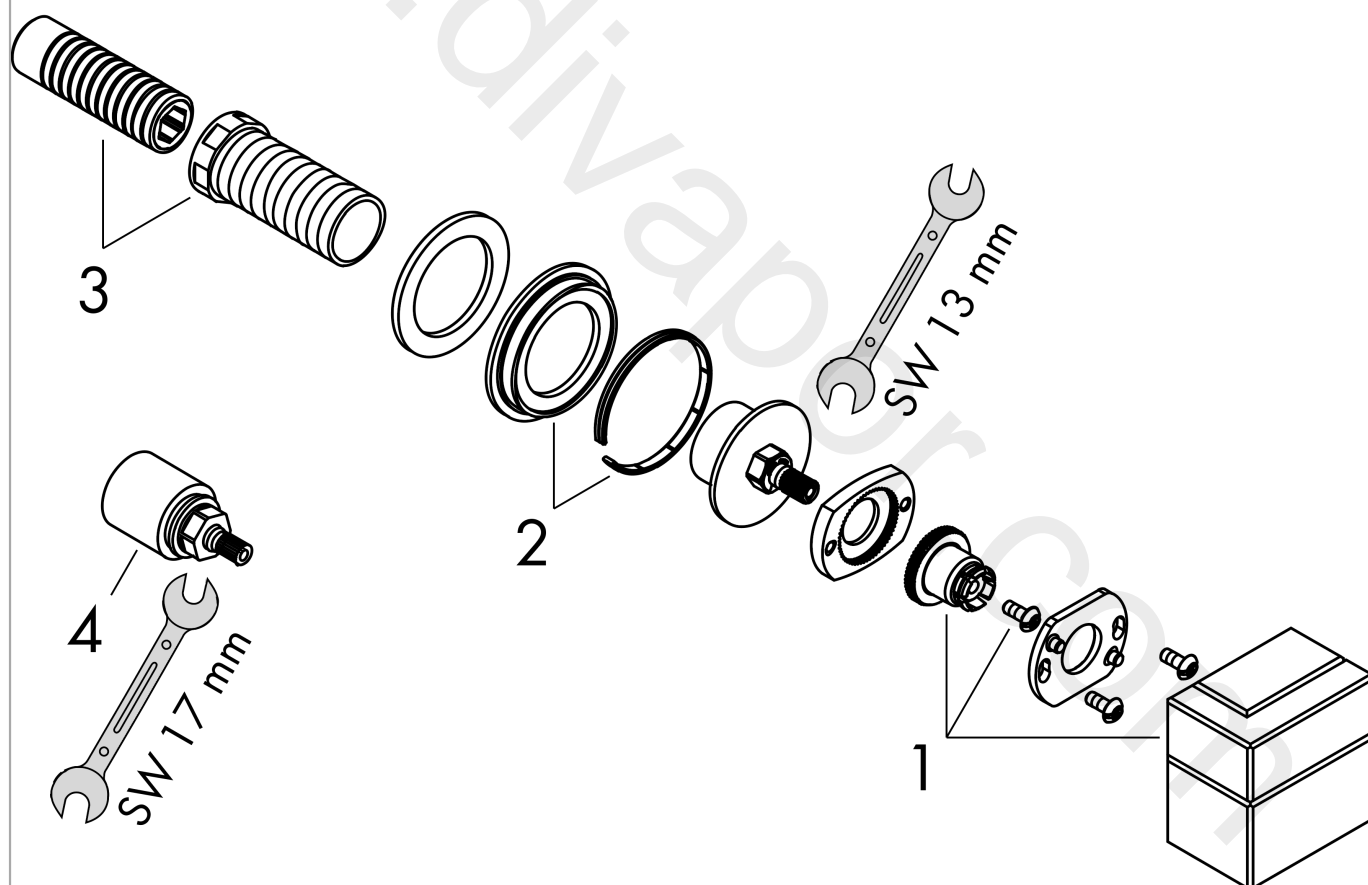

#### Product image

#### Scale drawing

**AXOR Edge**  
**Shut-off valve for concealed installation**  
Finish: **Chrome** Article Number: **46770000**

## Exploded Drawing

Year of production: >06/19

**AXOR Edge**  
**Shut-off valve for concealed installation**  
 Finish: **Chrome** Article Number: **46770000**

## Spare part list

Year of production: >06/19

Pos.		Article Number	Price	PU
1	handle	93508000	£ 370,00	1
2	escutcheon	93510000	£ 51,00	1
3	fixing set	96393000	£ 35,00	1
4	extension 25 mm	96370000	£ 84,00	1