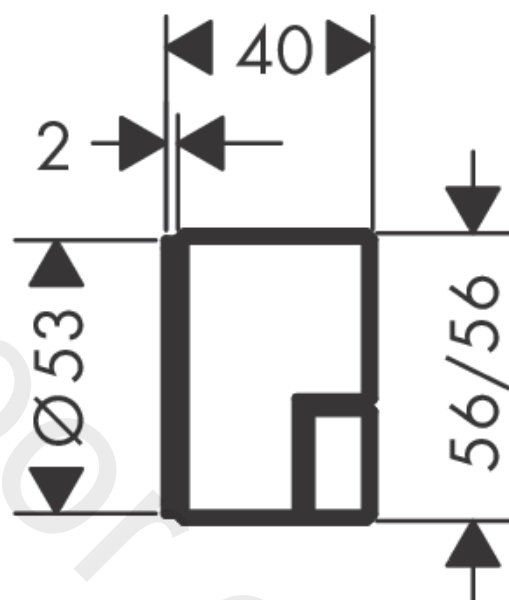

**AXOR Edge**  
**Shut-off valve for concealed installation**  
Finish: **Chrome** Article Number: **46770000**

#### product features

- connection type: DN15/DN20
- 1 function

#### Scale drawing

**AXOR Edge**  
**Shut-off valve for concealed installation**  
Finish: **Chrome** Article Number: **46770000**

## Exploded Drawing

Year of production: >06/19

**AXOR Edge**  
**Shut-off valve for concealed installation**  
 Finish: **Chrome** Article Number: **46770000**