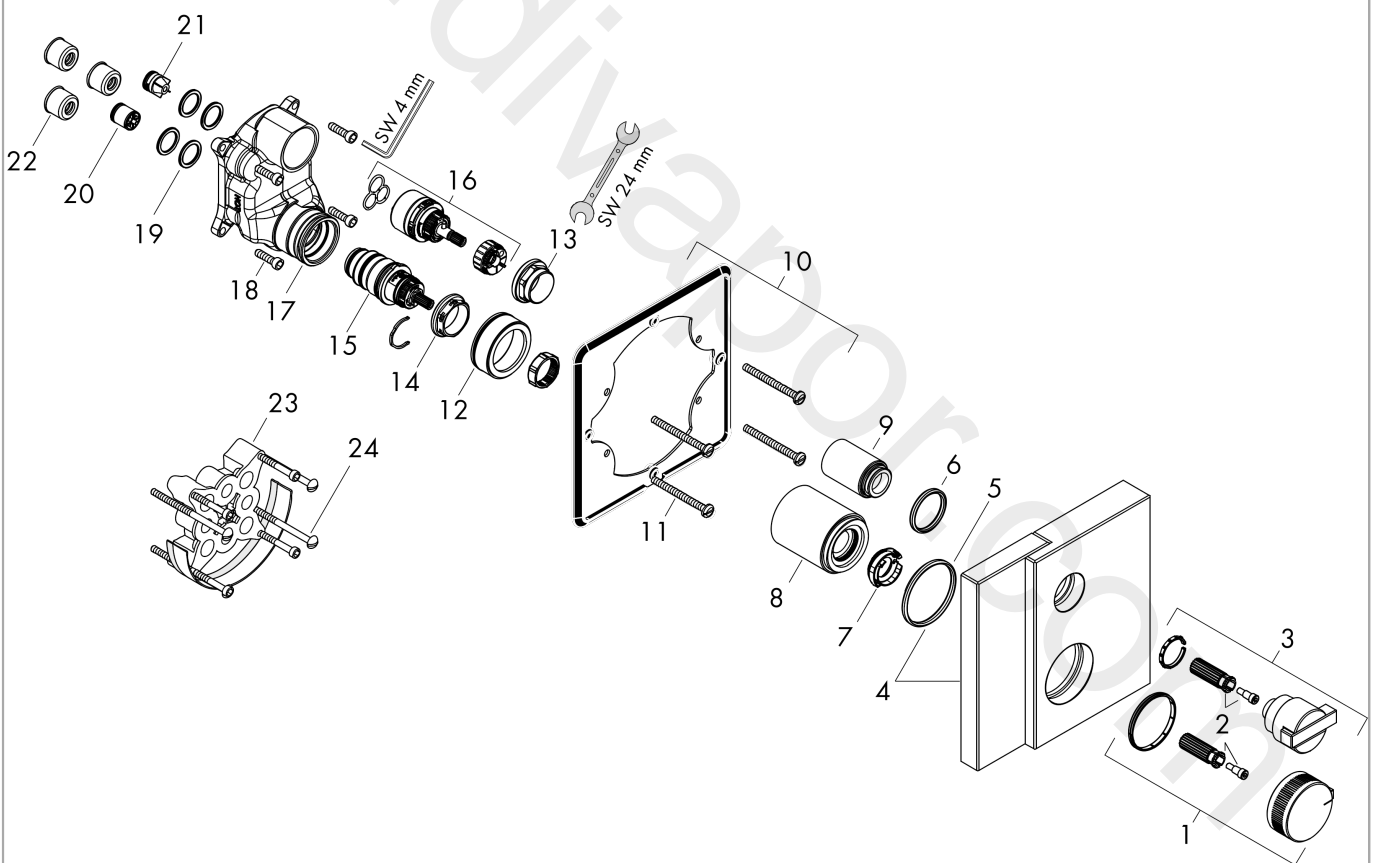

### Scale drawing

**AXOR Edge**  
**Thermostat for concealed installation with shut-off/ diverter valve**  
 Finish: **Chrome**    Article Number: **46760000**

## Flowchart

**AXOR Edge**  
**Thermostat for concealed installation with shut-off/ diverter valve**  
 Finish: **Chrome** Article Number: **46760000**

## Exploded Drawing

Year of production: >04/19

**AXOR Edge**  
**Thermostat for concealed installation with shut-off/ diverter valve**  
 Finish: **Chrome** Article Number: **46760000**