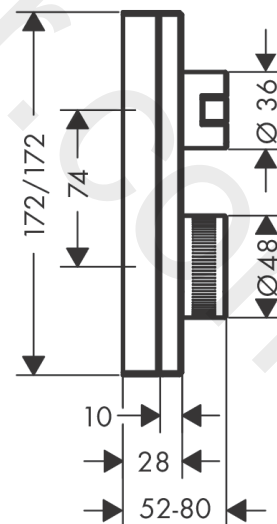

### product features

- 2 functions
- thermostat cartridge
- maximum flow rate at 3 bar: 29 l/min
- flow rate upper outlet: 25 l/min
- flow rate lower outlet: 29 l/min
- min. operating pressure: 1 bar
- max. operating pressure: 10 bar
- safety stop at 40 °C
- temperature limitation adjustable
- non-return valve
- with silencer
- connection type: basic set
- WRAS 2308702
- WRAS 2308702 - Approval letter 2308702

### Scale drawing

**AXOR Edge**  
**Thermostat for concealed installation with shut-off/ diverter valve**  
 Finish: **Chrome**    Article Number: **46760000**

## Flowchart

**AXOR Edge**  
**Thermostat for concealed installation with shut-off/ diverter valve**  
 Finish: **Chrome** Article Number: **46760000**

## Exploded Drawing

Year of production: >04/19

**AXOR Edge**  
**Thermostat for concealed installation with shut-off/ diverter valve**  
 Finish: **Chrome** Article Number: **46760000**