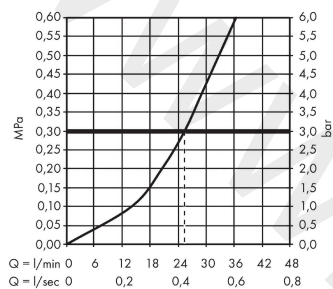

AXOR Edge
Thermostat for concealed installation with shut-off valve - diamond cut
Finish: **Chrome** Article Number: **46751000**

Flowchart