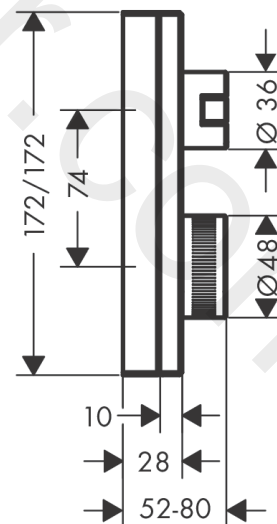

AXOR Edge

Thermostat for concealed installation with shut-off valve - diamond cut

Finish: **Chrome** Article Number: **46751000**

product features

- 1 function
- thermostat cartridge, ceramic valves 90°
- maximum flow rate at 3 bar: 26 l/min
- flow rate upper outlet: 25 l/min
- flow rate lower outlet: 25 l/min
- min. operating pressure: 1 bar
- max. operating pressure: 10 bar
- safety stop at 40 °C
- temperature limitation adjustable
- non-return valve
- with silencer
- connection type: basic set
- WRAS 2104049
- WRAS 2104049 - WRAS Approval Letter

Article Details

Price excl. VAT

1.283,33 £

Technology

Product image

Scale drawing

AXOR Edge
Thermostat for concealed installation with shut-off valve - diamond cut
Finish: **Chrome** Article Number: **46751000**

Flowchart

AXOR Edge
Thermostat for concealed installation with shut-off valve - diamond cut
Finish: **Chrome** Article Number: **46751000**

Exploded Drawing

Year of production: >06/19

AXOR Edge
Thermostat for concealed installation with shut-off valve - diamond cut
 Finish: **Chrome** Article Number: **46751000**