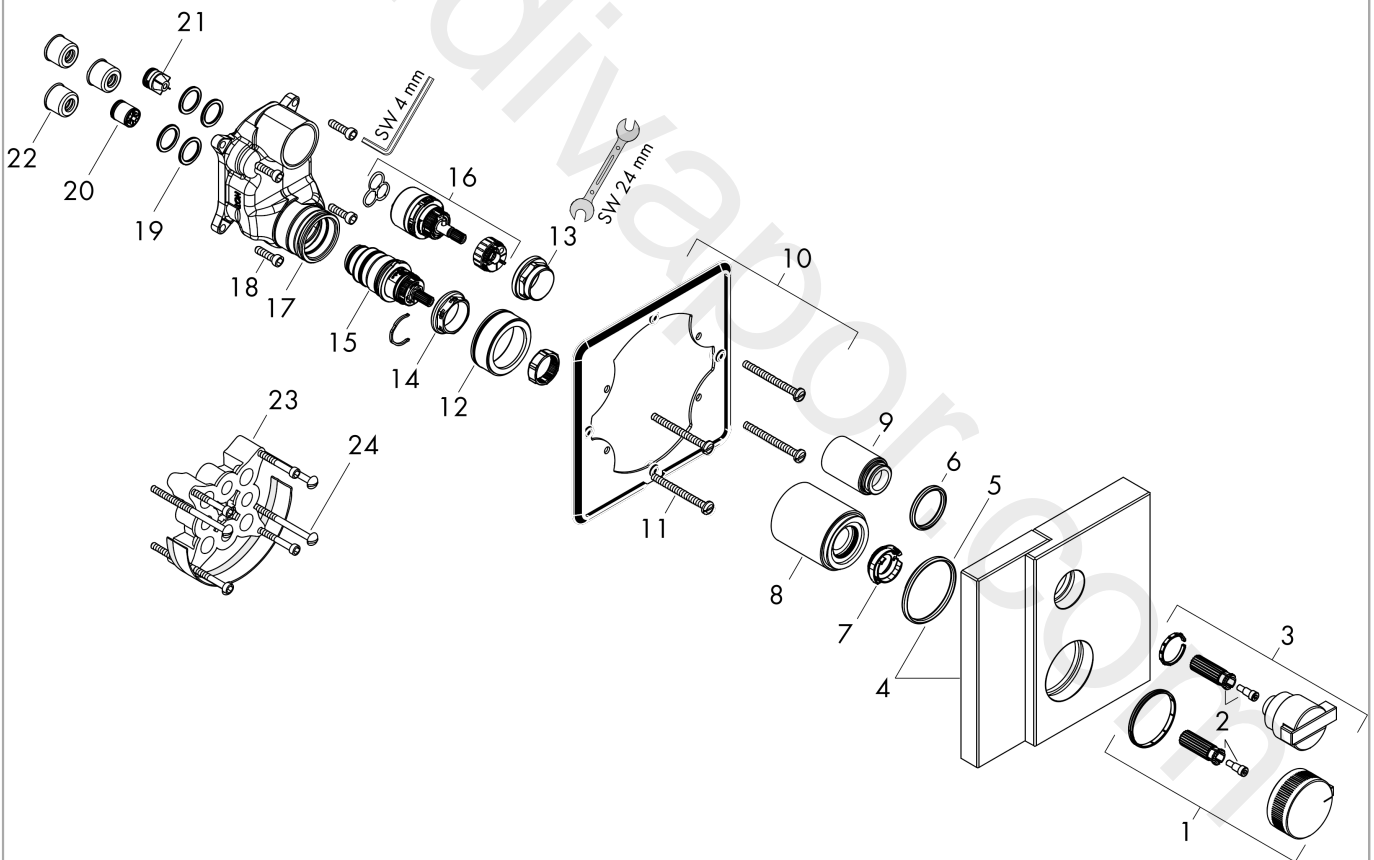

AXOR Edge

Thermostat for concealed installation with shut-off valve - diamond cut

Finish: **Chrome** Article Number: **46751000**

product features

- 1 function
- thermostat cartridge, ceramic valves 90°
- maximum flow rate at 3 bar: 26 l/min
- flow rate upper outlet: 25 l/min
- flow rate lower outlet: 25 l/min
- min. operating pressure: 1 bar
- max. operating pressure: 10 bar
- safety stop at 40 °C
- temperature limitation adjustable
- non-return valve
- with silencer
- connection type: basic set
- WRAS 2104049
- WRAS 2104049 - WRAS Approval Letter

Article Details

Price excl. VAT

1.283,33 £

Technology

Product image

Scale drawing

AXOR Edge
Thermostat for concealed installation with shut-off valve - diamond cut
Finish: **Chrome** Article Number: **46751000**

Flowchart

AXOR Edge
Thermostat for concealed installation with shut-off valve - diamond cut
Finish: **Chrome** Article Number: **46751000**

Exploded Drawing

Year of production: >06/19

AXOR Edge
Thermostat for concealed installation with shut-off valve - diamond cut
 Finish: **Chrome** Article Number: **46751000**