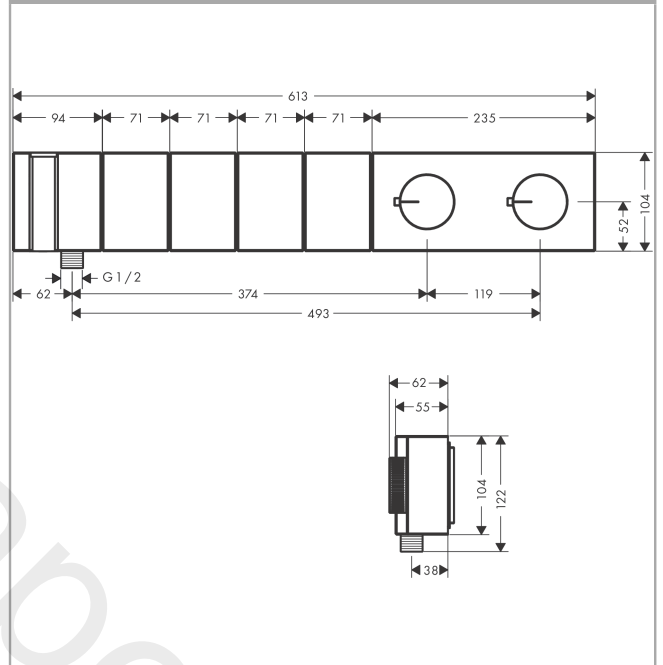

AXOR Edge

Thermostatic module Select 610/100 for concealed installation for 4 functions

Finish: **Chrome** Article Number: **46720000**

product features

- consists of: thermostatic module, shower holder, baton hand shower, shower hose
- 4 functions
- simultaneous use of several outlets
- Select push-button on/off control for 4 functions
- depending on volume flow and installation situation approx. 50% flow rate reduction and integrated shut off function
- thermostat cartridge, Start/stop valve to operate the functions
- maximum flow rate at 3 bar: 39 l/min
- min. operating pressure: 1 bar
- max. operating pressure: 10 bar
- safety stop at 40 °C
- temperature limitation adjustable
- for shower hoses with a cylindrical nut
- connection type: basic set
- thermostat is delivered with buttons hand shower, Waterfall, Rain large, Mono
- WRAS 2006331
- WRAS 2006331 - WRAS 2006331_approval_letter

Article Details

Price excl. VAT

2.633,33 £

Technology

Design awards

AXOR Edge

Thermostatic module Select 610/100 for concealed installation for 4 functions

Finish: **Chrome** Article Number: **46720000**

Product image

Scale drawing

AXOR Edge

Thermostatic module Select 610/100 for concealed installation for 4 functions

Finish: **Chrome** Article Number: **46720000**

Exploded Drawing

Year of production: >07/19