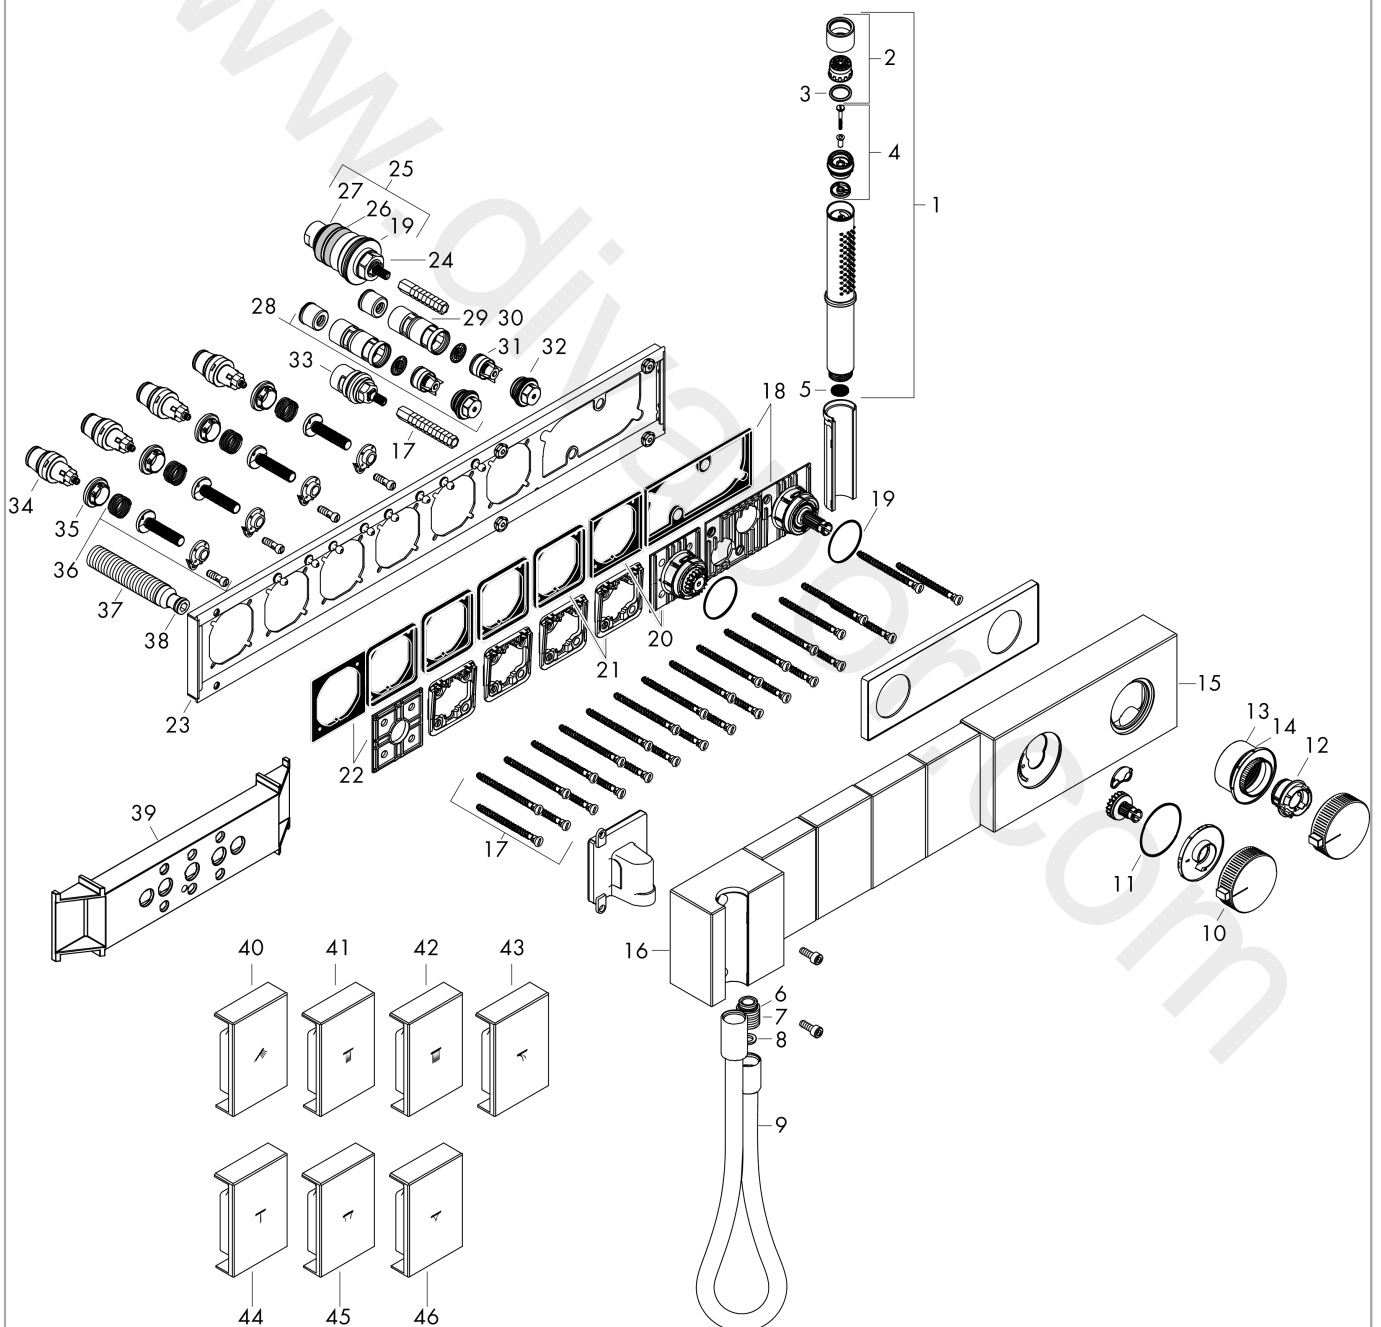

AXOR Edge

Thermostatic module Select 610/100 for concealed installation for 4 functions

Finish: **Chrome** Article Number: **46720000**

product features

- consists of: thermostatic module, shower holder, baton hand shower, shower hose
- 4 functions
- simultaneous use of several outlets
- Select push-button on/off control for 4 functions
- depending on volume flow and installation situation approx. 50% flow rate reduction and integrated shut off function
- thermostat cartridge, Start/stop valve to operate the functions
- maximum flow rate at 3 bar: 39 l/min
- min. operating pressure: 1 bar
- max. operating pressure: 10 bar
- safety stop at 40 °C
- temperature limitation adjustable
- for shower hoses with a cylindrical nut
- connection type: basic set
- thermostat is delivered with buttons hand shower, Waterfall, Rain large, Mono
- WRAS 2006331
- WRAS 2006331 - WRAS 2006331_approval_letter

Product image

Scale drawing

AXOR Edge

Thermostatic module Select 610/100 for concealed installation for 4 functions

Finish: **Chrome** Article Number: **46720000**

Exploded Drawing

Year of production: >07/19