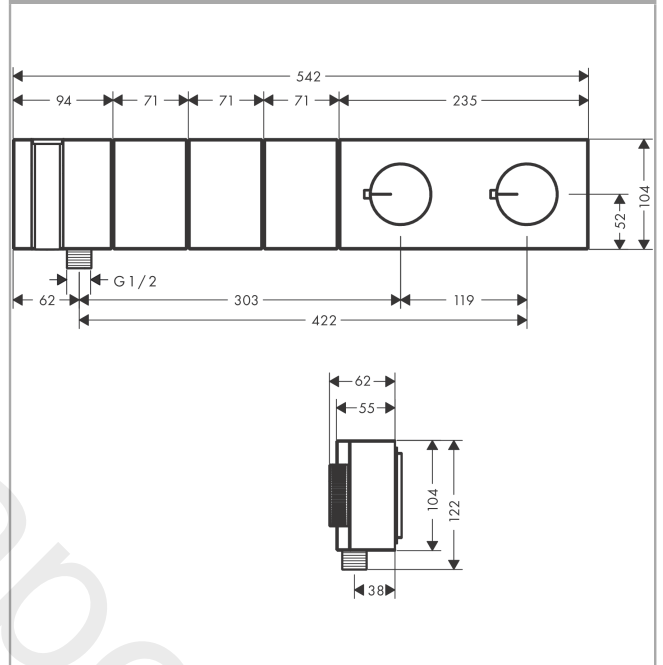

AXOR Edge

Thermostatic module Select 540/100 for concealed installation for 3 functions

Finish: **Chrome** Article Number: **46710000**

product features

- consists of: thermostatic module, shower holder, baton hand shower, shower hose
- 3 functions
- simultaneous use of several outlets
- Select push-button on/off control for 3 functions
- depending on volume flow and installation situation approx. 50% flow rate reduction and integrated shut off function
- thermostat cartridge, Start/stop valve to operate the functions
- maximum flow rate at 3 bar: 38 l/min
- min. operating pressure: 1 bar
- max. operating pressure: 10 bar
- safety stop at 40 °C
- temperature limitation adjustable
- for shower hoses with a cylindrical nut
- connection type: basic set
- Thermostat is delivered with buttons handshower, PowderRain, Rain large
- WRAS 2006331
- WRAS 2006331 - WRAS 2006331_approval_letter

Article Details

Price excl. VAT

2.241,67 £

Technology

Design awards

AXOR Edge
Thermostatic module Select 540/100 for concealed installation for 3 functions
 Finish: **Chrome** Article Number: **46710000**

Product image

Scale drawing

Flowchart

AXOR Edge
Thermostatic module Select 540/100 for concealed installation for 3 functions
 Finish: **Chrome** Article Number: **46710000**

Exploded Drawing

Year of production: >07/19