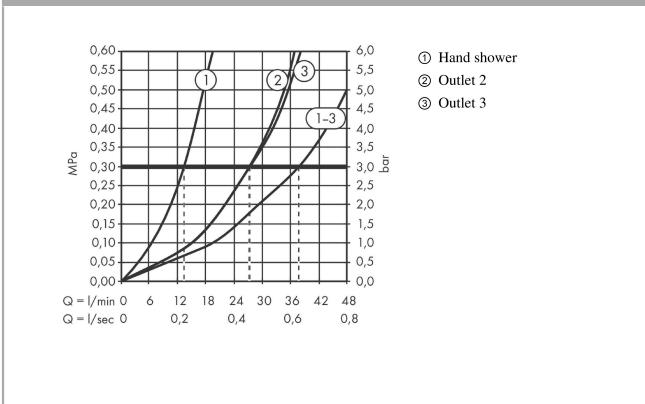

AXOR Edge

Thermostatic module Select 540/100 for concealed installation for 3 functions

Finish: **Chrome** Article Number: **46710000**

product features

- consists of: thermostatic module, shower holder, baton hand shower, shower hose
- 3 functions
- simultaneous use of several outlets
- Select push-button on/off control for 3 functions
- depending on volume flow and installation situation approx. 50% flow rate reduction and integrated shut off function
- thermostat cartridge, Start/stop valve to operate the functions
- maximum flow rate at 3 bar: 38 l/min
- min. operating pressure: 1 bar
- max. operating pressure: 10 bar
- safety stop at 40 °C
- temperature limitation adjustable
- for shower hoses with a cylindrical nut
- connection type: basic set
- Thermostat is delivered with buttons handshower, PowderRain, Rain large
- WRAS 2006331
- WRAS 2006331 - WRAS 2006331_approval_letter

Article Details

Price excl. VAT

2.241,67 £

Technology

Design awards

AXOR Edge
Thermostatic module Select 540/100 for concealed installation for 3 functions
 Finish: **Chrome** Article Number: **46710000**

Product image

Scale drawing

Flowchart

AXOR Edge
Thermostatic module Select 540/100 for concealed installation for 3 functions
 Finish: **Chrome** Article Number: **46710000**

Exploded Drawing

Year of production: >07/19