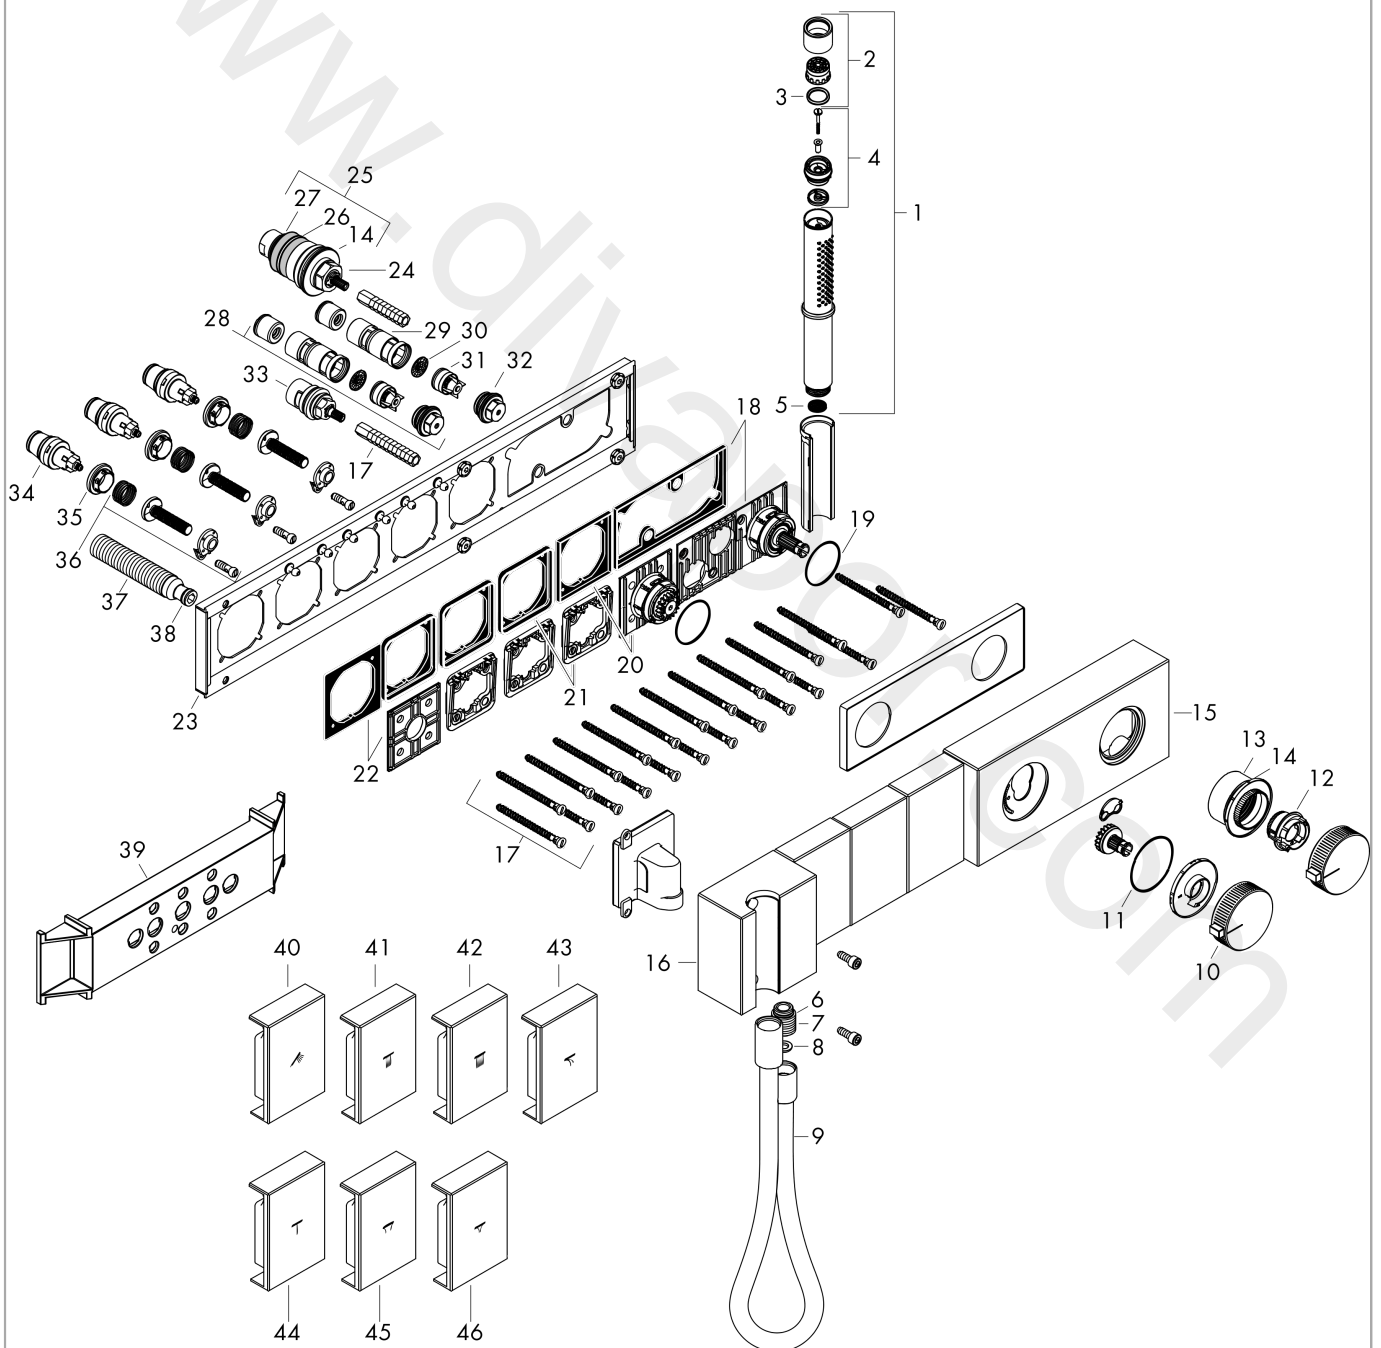

AXOR Edge

Thermostatic module Select 540/100 for concealed installation for 3 functions

Finish: **Chrome** Article Number: **46710000**

product features

- consists of: thermostatic module, shower holder, baton hand shower, shower hose
- 3 functions
- simultaneous use of several outlets
- Select push-button on/off control for 3 functions
- depending on volume flow and installation situation approx. 50% flow rate reduction and integrated shut off function
- thermostat cartridge, Start/stop valve to operate the functions
- maximum flow rate at 3 bar: 38 l/min
- min. operating pressure: 1 bar
- max. operating pressure: 10 bar
- safety stop at 40 °C
- temperature limitation adjustable
- for shower hoses with a cylindrical nut
- connection type: basic set
- Thermostat is delivered with buttons handshower, PowderRain, Rain large
- WRAS 2006331
- WRAS 2006331 - WRAS 2006331_approval_letter

Scale drawing

Flowchart

AXOR Edge
Thermostatic module Select 540/100 for concealed installation for 3 functions
 Finish: **Chrome** Article Number: **46710000**

Exploded Drawing

Year of production: >07/19