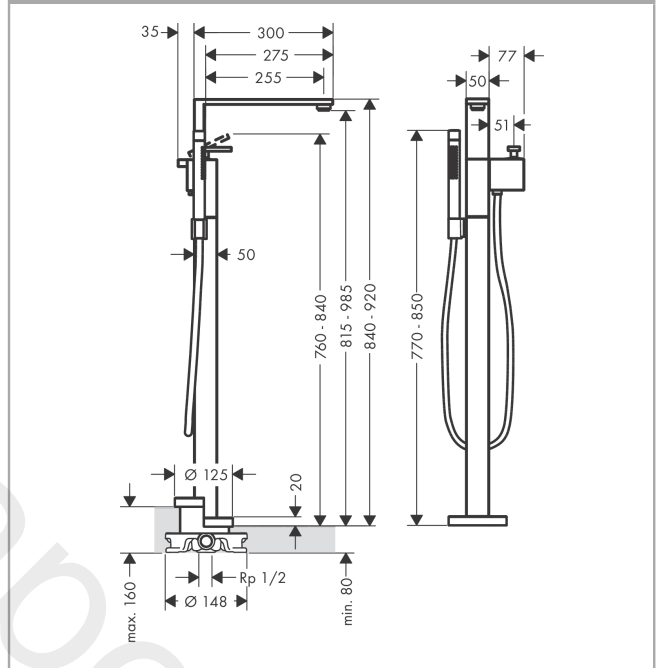

Scale drawing