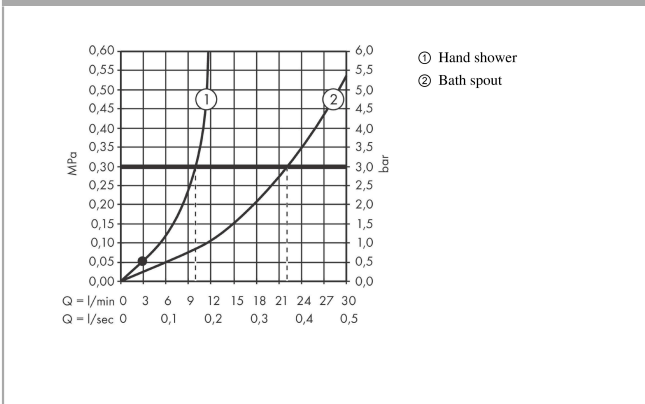

AXOR Edge
Single lever bath mixer floor-standing - diamond cut
Finish: **Chrome** Article Number: **46441007**

product features

- consists of: single lever bath mixer floor standing, baton hand shower, shower hose, shower holder
- 2 functions
- projection: 255 mm
- spray type mixer: normal spray
- spray type hand shower: Rain, Mono
- maximum flow rate at 3 bar: 22,3 l/min
- flow rate for bath spout at 3 bar: 22,3 l/min
- flow rate of hand shower at 3 bar: 9 l/min
- ceramic cartridge
- temperature limitation adjustable
- diverter with automatic resetting
- non-return valve
- suitable for continuous flow water heaters
- connection dimension: DN15
- connection type: basic set
- deck mounted
- min. operating pressure: 1 bar
- max. operating pressure: 10 bar

Technology

AXOR Edge
Single lever bath mixer floor-standing - diamond cut
 Finish: **Chrome** Article Number: **46441007**

Product image

Scale drawing

Flowchart

AXOR Edge
Single lever bath mixer floor-standing - diamond cut
Finish: **Chrome** Article Number: **46441007**