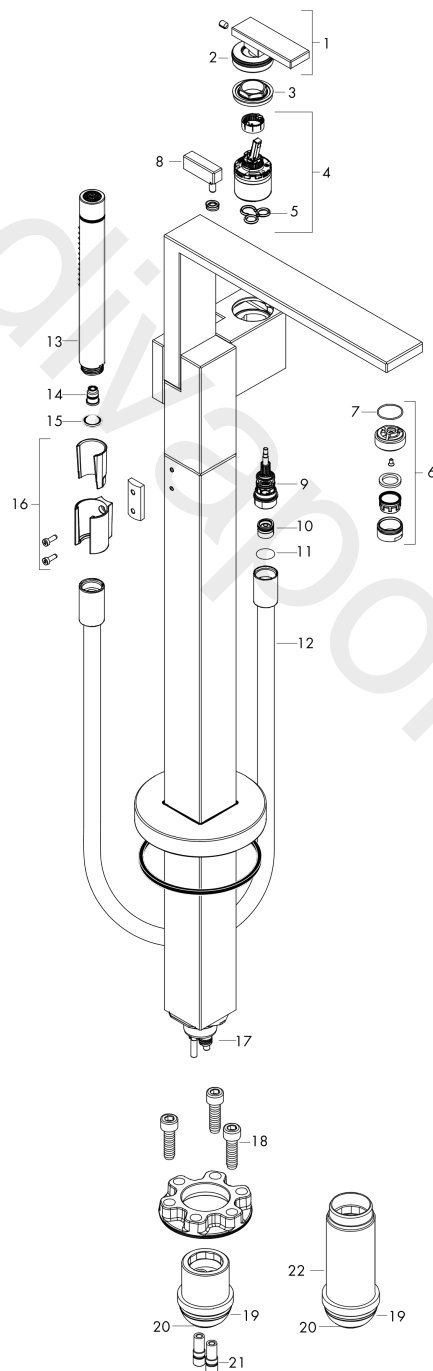

AXOR Edge
Single lever bath mixer floor-standing - diamond cut
Finish: **Chrome** Article Number: **46441007**

product features

- consists of: single lever bath mixer floor standing, baton hand shower, shower hose, shower holder
- 2 functions
- projection: 255 mm
- spray type mixer: normal spray
- spray type hand shower: Rain, Mono
- maximum flow rate at 3 bar: 22,3 l/min
- flow rate for bath spout at 3 bar: 22,3 l/min
- flow rate of hand shower at 3 bar: 9 l/min
- ceramic cartridge
- temperature limitation adjustable
- diverter with automatic resetting
- non-return valve
- suitable for continuous flow water heaters
- connection dimension: DN15
- connection type: basic set
- deck mounted
- min. operating pressure: 1 bar
- max. operating pressure: 10 bar

Exploded Drawing

Year of production: >12/19

AXOR Edge
Single lever bath mixer floor-standing - diamond cut
 Finish: **Chrome** Article Number: **46441007**

Spare part list

Year of production: >12/19

Pos.		Article Number	Price	PU
1	handle	93424000	£ 275,00	1
2	O-ring 33x1,5	98164000	£ 3,30	1
3	nut	93363000	£ 43,00	1
4	cartridge, assy	93185000	£ 137,00	1
5	seal	95008000	£ 9,00	1
6	aerator M24x1	93629000	£ 51,00	1
7	O-ring 22x1,2	98397000	-	1
8	diverter knob	93652000	£ 224,00	1
9	selector	97978000	£ 64,00	1
10	set of non return valves DW 15	94074000	£ 16,10	1
11	seal	98058000	£ 3,30	1
12	shower hose 1,25 m	28282000	£ 67,00	1
13	handshower	28532007	-	1
14	back flow preventor cartridge	93339000	£ 20,50	1
15	filter packing	94246000	£ 3,30	1
16	shower holder, assy	96295000	£ 35,00	1
17	O-ring 9x1,5	98117000	£ 3,30	1
18	hexagon socket screw M10x35	97670000	£ 16,10	1
19	O-ring 44x2,5	98162000	£ 3,30	1
20	O-ring 29x3	98371000	£ 6,10	1
21	O-ring 7x2	98419000	£ 3,30	1
22	extension set 60 mm	97686000	£ 320,00	1