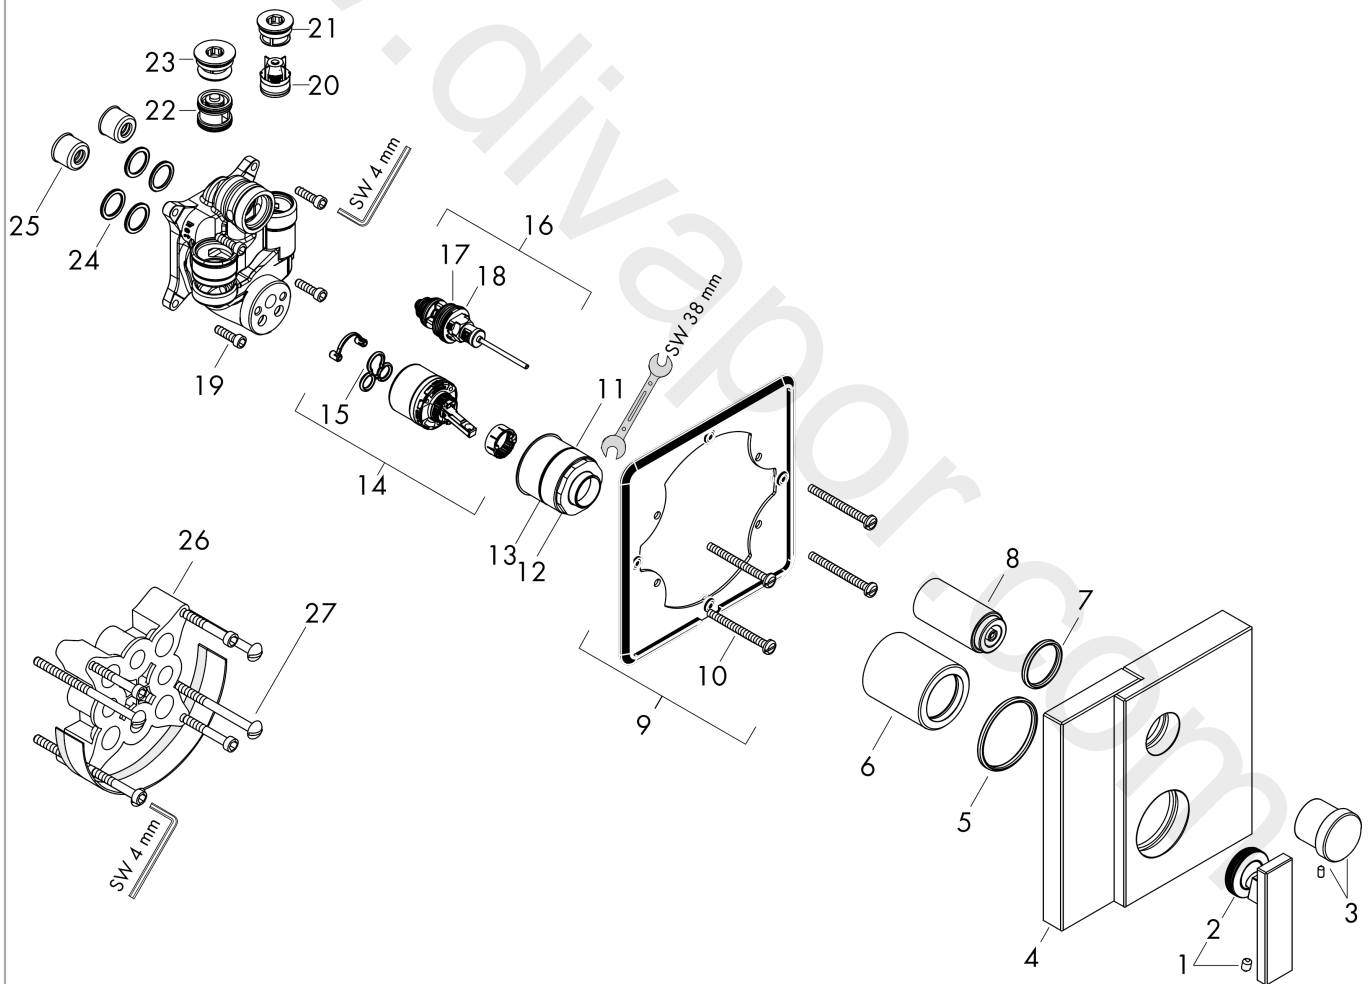

AXOR Edge

Single lever bath mixer for concealed installation with integrated security combination according to EN1717 - diamond cut

Finish: **Chrome** Article Number: **46421000**

product features

- 2 functions
- spray type mixer: normal spray
- maximum flow rate at 3 bar: 24 l/min
- flow rate for bath spout at 3 bar: 24 l/min
- flow rate of hand shower at 3 bar: 23 l/min
- ceramic cartridge
- temperature limitation adjustable
- diverter with automatic resetting
- non-return valve
- with silencer
- suitable for continuous flow water heaters
- with integrated safety combination EN 1717
- connection type: basic set
- wall-mounted
- min. operating pressure: 1 bar
- max. operating pressure: 10 bar
- WRAS 1907356

Article Details

Price excl. VAT

1.250,00 £

Product image

Scale drawing

AXOR Edge

Single lever bath mixer for concealed installation with integrated security combination according to EN1717 - diamond cut

Finish: **Chrome** Article Number: **46421000**

Flowchart

AXOR Edge
Single lever bath mixer for concealed installation with integrated security combination
according to EN1717 - diamond cut
 Finish: **Chrome** Article Number: **46421000**

Exploded Drawing

Year of production: >06/19

AXOR Edge

Single lever bath mixer for concealed installation with integrated security combination according to EN1717 - diamond cut

Finish: **Chrome** Article Number: **46421000**