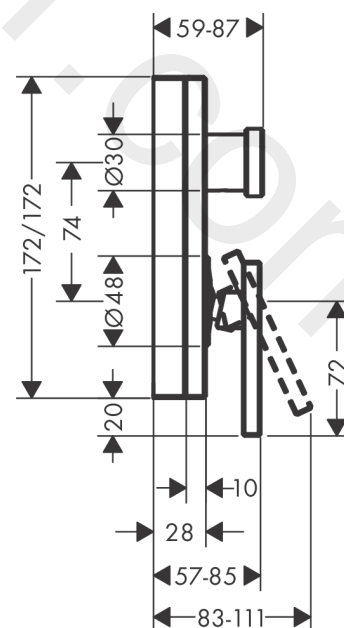

AXOR Edge

Single lever bath mixer for concealed installation with integrated security combination according to EN1717 - diamond cut

Finish: **Chrome** Article Number: **46421000**

product features

- 2 functions
- spray type mixer: normal spray
- maximum flow rate at 3 bar: 24 l/min
- flow rate for bath spout at 3 bar: 24 l/min
- flow rate of hand shower at 3 bar: 23 l/min
- ceramic cartridge
- temperature limitation adjustable
- diverter with automatic resetting
- non-return valve
- with silencer
- suitable for continuous flow water heaters
- with integrated safety combination EN 1717
- connection type: basic set
- wall-mounted
- min. operating pressure: 1 bar
- max. operating pressure: 10 bar
- WRAS 1907356

Article Details

Price excl. VAT

1.250,00 £

Product image

Scale drawing

AXOR Edge

Single lever bath mixer for concealed installation with integrated security combination according to EN1717 - diamond cut

Finish: **Chrome** Article Number: **46421000**

Flowchart

AXOR Edge
Single lever bath mixer for concealed installation with integrated security combination
according to EN1717 - diamond cut
 Finish: **Chrome** Article Number: **46421000**

Exploded Drawing