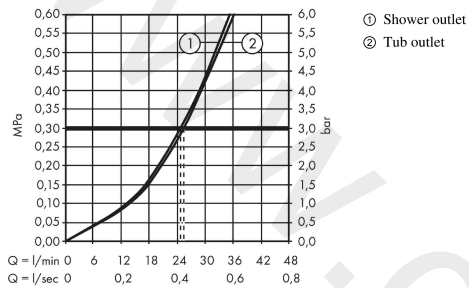

AXOR Edge

Single lever bath mixer for concealed installation with integrated security combination according to EN1717 - diamond cut

Finish: **Chrome** Article Number: **46421000**

product features

- 2 functions
- spray type mixer: normal spray
- maximum flow rate at 3 bar: 24 l/min
- flow rate for bath spout at 3 bar: 24 l/min
- flow rate of hand shower at 3 bar: 23 l/min
- ceramic cartridge
- temperature limitation adjustable
- diverter with automatic resetting
- non-return valve
- with silencer
- suitable for continuous flow water heaters
- with integrated safety combination EN 1717
- connection type: basic set
- wall-mounted
- min. operating pressure: 1 bar
- max. operating pressure: 10 bar
- WRAS 1907356

Article Details

Price excl. VAT

1.250,00 £

Product image

Scale drawing

AXOR Edge

Single lever bath mixer for concealed installation with integrated security combination according to EN1717 - diamond cut

Finish: **Chrome** Article Number: **46421000**

Flowchart

AXOR Edge
Single lever bath mixer for concealed installation with integrated security combination
according to EN1717 - diamond cut
 Finish: **Chrome** Article Number: **46421000**

Exploded Drawing