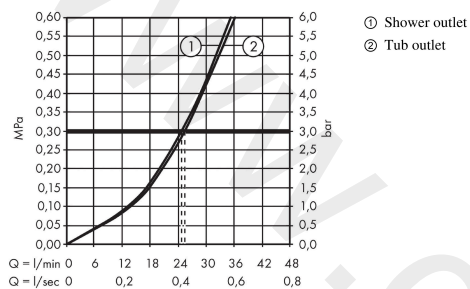

AXOR Edge

Single lever bath mixer for concealed installation with integrated security combination according to EN1717

Finish: **Chrome** Article Number: **46420000**

product features

- 2 functions
- maximum flow rate at 3 bar: 24 l/min
- flow rate for bath spout at 3 bar: 24 l/min
- flow rate of hand shower at 3 bar: 23 l/min
- ceramic cartridge
- temperature limitation adjustable
- diverter with automatic resetting
- non-return valve
- with silencer
- suitable for continuous flow water heaters
- with integrated safety combination EN 1717
- connection type: basic set
- wall-mounted
- min. operating pressure: 1 bar
- max. operating pressure: 10 bar
- WRAS 1907356

Article Details

Price excl. VAT

1.141,67 £

Product image

Scale drawing

AXOR Edge
Single lever bath mixer for concealed installation with integrated security combination
according to EN1717
Finish: **Chrome** Article Number: **46420000**

Flowchart

AXOR Edge
Single lever bath mixer for concealed installation with integrated security combination
according to EN1717
 Finish: **Chrome** Article Number: **46420000**

Exploded Drawing

Year of production: >04/19