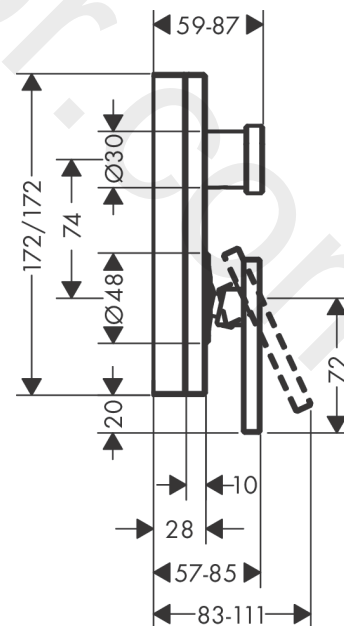

AXOR Edge

Single lever bath mixer for concealed installation with integrated security combination according to EN1717

Finish: **Chrome** Article Number: **46420000**

product features

- 2 functions
- maximum flow rate at 3 bar: 24 l/min
- flow rate for bath spout at 3 bar: 24 l/min
- flow rate of hand shower at 3 bar: 23 l/min
- ceramic cartridge
- temperature limitation adjustable
- diverter with automatic resetting
- non-return valve
- with silencer
- suitable for continuous flow water heaters
- with integrated safety combination EN 1717
- connection type: basic set
- wall-mounted
- min. operating pressure: 1 bar
- max. operating pressure: 10 bar
- WRAS 1907356

Article Details

Price excl. VAT

1.141,67 £

Product image

Scale drawing

AXOR Edge
Single lever bath mixer for concealed installation with integrated security combination
according to EN1717
Finish: **Chrome** Article Number: **46420000**

Pos.		Article Number	Price	PU
1	handle	93565000	£ 370,00	1
2	O-Ring 30x2	98186000	£ 3,30	1
3	diverter knob	93566000	£ 96,00	1
4	escutcheon 170 / 170 mm	93569000	£ 1.190,00	1
5	O-Ring 48x3	95508000	£ 3,30	1
6	O-ring 29x3	98371000	£ 6,10	1
7	sleeve	93581000	£ 137,00	1
8	sleeve	93580000	£ 224,00	1
9	sub plate	93604000	£ 96,00	1
10	set of fixing screws	96454000	£ 9,00	1
11	nut	93564000	£ 79,00	1
12	O-ring 30x1,5	98433000	£ 3,30	1
13	O-ring 39x1,5	98400000	£ 3,30	1
14	cartridge, assy	93185000	£ 137,00	1
15	seal	95008000	£ 9,00	1
16	selector	92745000	£ 64,00	1
17	O-ring 20x2,5	92602000	£ 6,10	1
18	O-ring 17x2	98199000	£ 3,30	1
19	set of screws	96525000	£ 9,00	1
20	O-ring 16x2	98133000	£ 3,30	1
21	non return valve	96655000	£ 13,30	1
22	O-ring 19x2	98426000	£ 3,30	1
23	vacuum breaker	96753000	£ 16,10	1
24	O-Ring 22x2	98185000	£ 3,30	1
25	noise reduction	94073000	£ 25,00	1
26	extension 25 mm	13595000	£ 75,00	1
27	set of fixing screws	97747000	£ 3,30	1
a	concealed item	01700180	£ 163,00	1