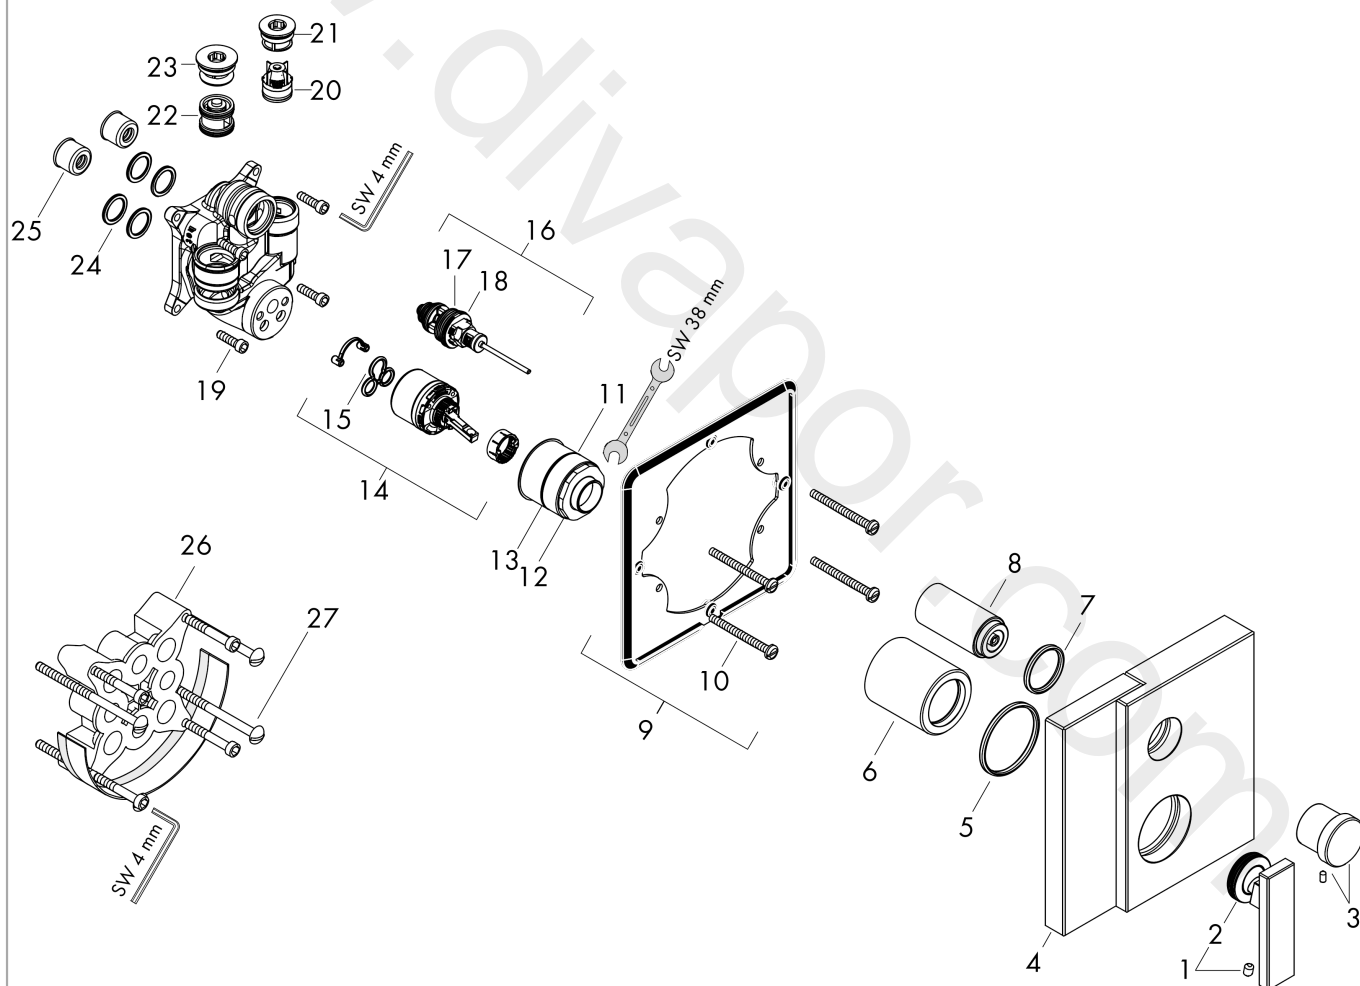

AXOR Edge

Single lever bath mixer for concealed installation with integrated security combination according to EN1717

Finish: **Chrome** Article Number: **46420000**

product features

- 2 functions
- maximum flow rate at 3 bar: 24 l/min
- flow rate for bath spout at 3 bar: 24 l/min
- flow rate of hand shower at 3 bar: 23 l/min
- ceramic cartridge
- temperature limitation adjustable
- diverter with automatic resetting
- non-return valve
- with silencer
- suitable for continuous flow water heaters
- with integrated safety combination EN 1717
- connection type: basic set
- wall-mounted
- min. operating pressure: 1 bar
- max. operating pressure: 10 bar
- WRAS 1907356

Article Details

Price excl. VAT

1.141,67 £

Product image

Scale drawing

AXOR Edge
Single lever bath mixer for concealed installation with integrated security combination
according to EN1717
Finish: **Chrome** Article Number: **46420000**

Flowchart

AXOR Edge
Single lever bath mixer for concealed installation with integrated security combination
according to EN1717
 Finish: **Chrome** Article Number: **46420000**

Exploded Drawing

Year of production: >04/19

AXOR Edge

Single lever bath mixer for concealed installation with integrated security combination according to EN1717

Finish: **Chrome** Article Number: **46420000**

Spare part list

Year of production: >04/19