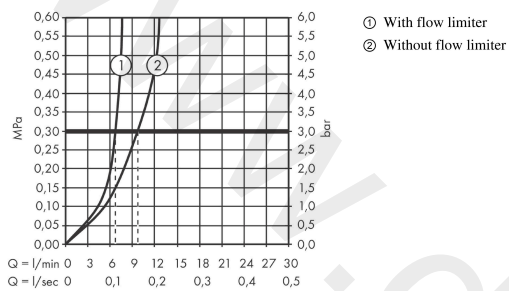

**AXOR Edge**  
**Single lever bidet mixer with push-open waste set - diamond cut**  
Finish: **Chrome** Article Number: **46211000**

## Flowchart

**AXOR Edge**  
**Single lever bidet mixer with push-open waste set - diamond cut**  
 Finish: **Chrome** Article Number: **46211000**

## Exploded Drawing

Year of production: >06/19

**AXOR Edge**  
**Single lever bidet mixer with push-open waste set - diamond cut**  
 Finish: **Chrome** Article Number: **46211000**