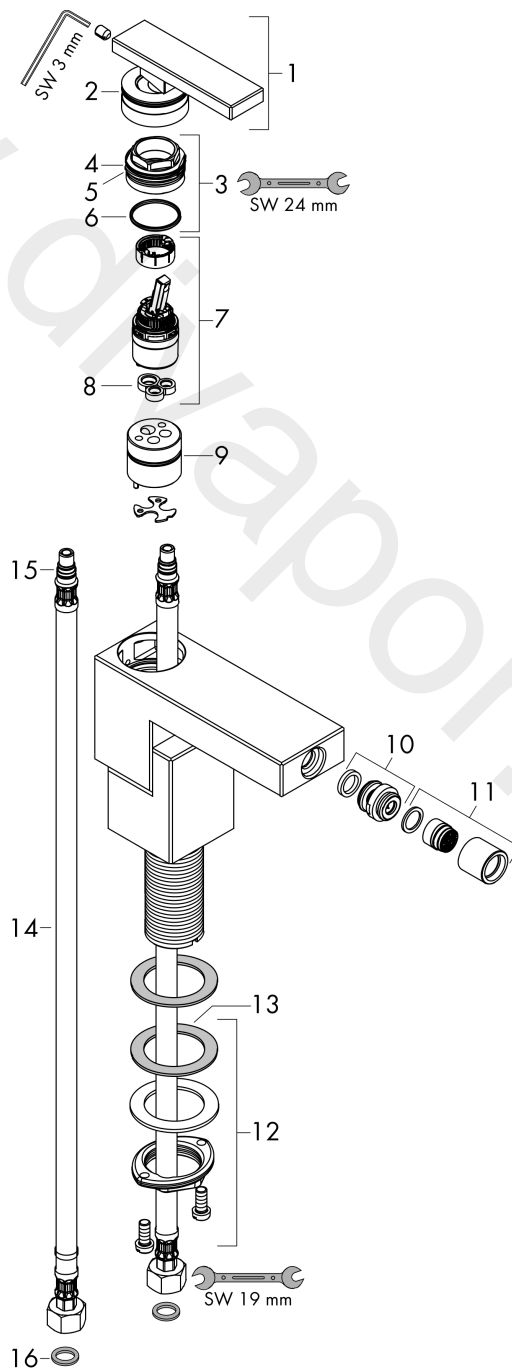

**AXOR Edge**  
**Single lever bidet mixer with push-open waste set - diamond cut**  
Finish: **Chrome** Article Number: **46211000**

## Flowchart

**AXOR Edge**  
**Single lever bidet mixer with push-open waste set - diamond cut**  
 Finish: **Chrome** Article Number: **46211000**

## Exploded Drawing

Year of production: >06/19

**AXOR Edge**  
**Single lever bidet mixer with push-open waste set - diamond cut**  
 Finish: **Chrome** Article Number: **46211000**

## Spare part list

Year of production: >06/19

Pos.		Article Number	Price	PU
1	handle	93422000	£ 275,00	1
2	O-ring 33x1,5	98164000	£ 3,30	1
3	nut	92926000	£ 16,10	1
4	O-ring 30x1,5	98433000	£ 3,30	1
5	O-ring 29x2	98391000	£ 3,30	1
6	O-ring 25x1,5	98146000	£ 3,30	1
7	cartridge, assy	92900000	£ 64,00	1
8	seal	93383000	£ 13,30	1
9	O-ring 26x2	98147000	£ 3,30	1
10	ball joint	97362000	£ 43,00	1
11	aerator M18x1 (4,5 l/min)	93425000	£ 43,00	1
12	fixing set (Ø 32)	13961000	£ 25,00	1
13	lever collar	97548000	£ 3,30	1
14	connection hose 450 mm M8x0,75 G3/8	97206000	£ 35,00	1
15	O-ring 7x1,5	98422000	£ 3,30	1
16	sealing set	95581000	£ 6,10	1
a	push-open waste set	51300000	£ 94,00	1
b	fixation extension 35 mm	13898000	£ 79,00	1