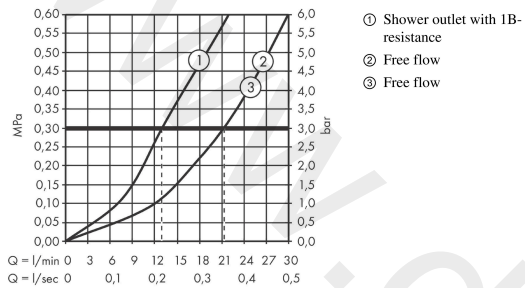

AXOR Edge

Thermostat for exposed/ concealed installation for 3 functions - diamond cut

Finish: **Chrome** Article Number: **46141000**

Flowchart