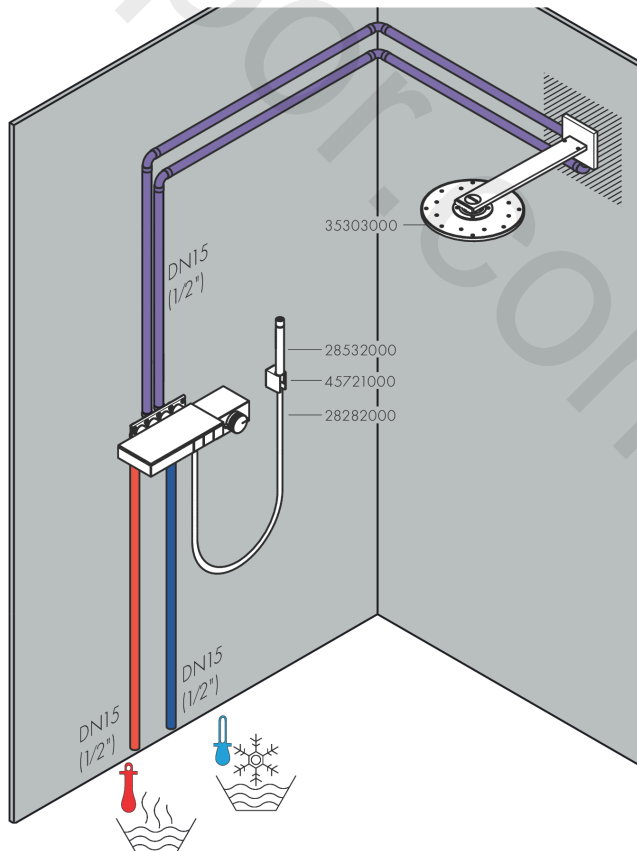

AXOR Edge
Thermostat for exposed/ concealed installation for 3 functions - diamond cut
Finish: **Chrome** Article Number: **46141000**

Installation examples