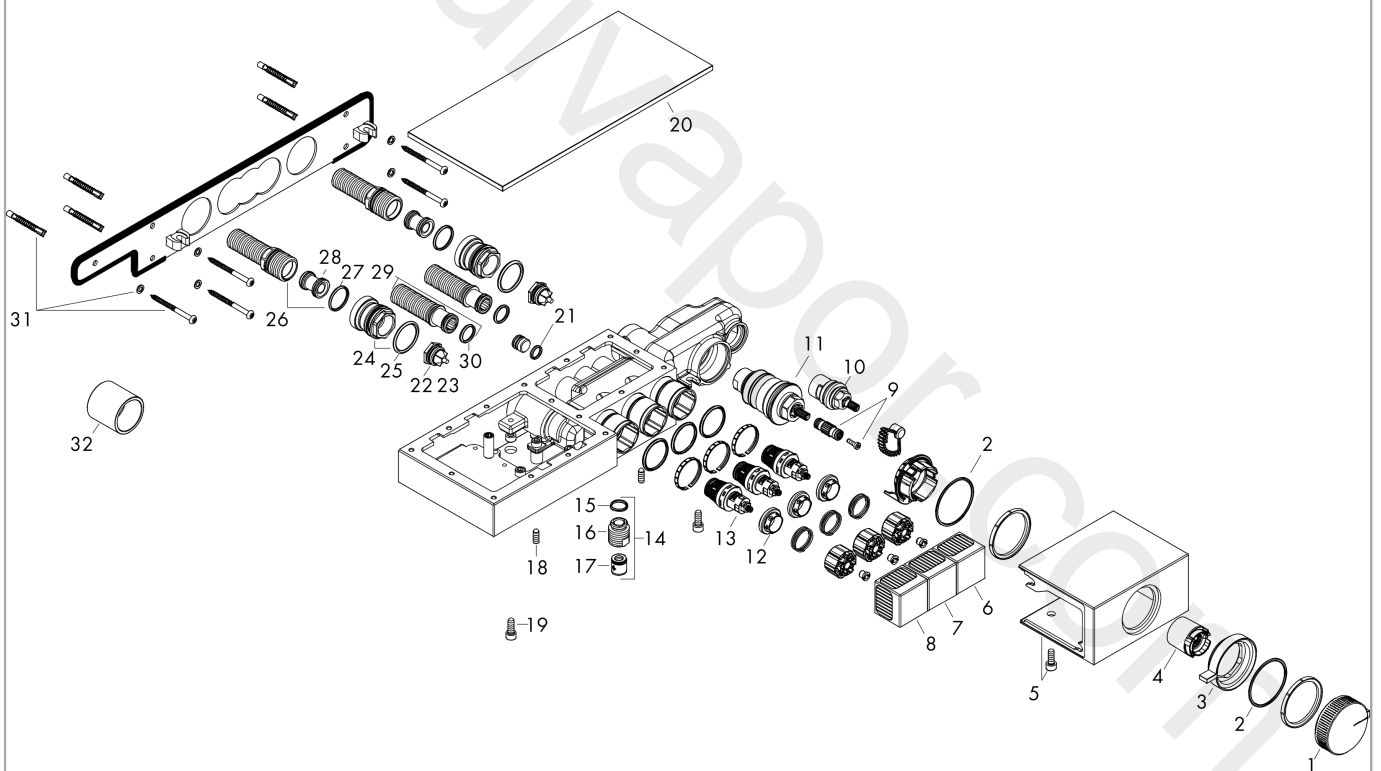

AXOR Edge

Thermostat for exposed/ concealed installation for 3 functions - diamond cut

Finish: **Chrome** Article Number: **46141000**

Exploded Drawing

Year of production: >06/19

AXOR Edge

Thermostat for exposed/ concealed installation for 3 functions - diamond cut

Finish: **Chrome** Article Number: **46141000**

Spare part list

Year of production: >06/19

Pos.		Article Number	Price	PU
1	handle for thermostat	93610000	£ 275,00	1
2	O-Ring 50x2	98187000	£ 3,30	1
3	handle	93614000	£ 275,00	1
4	sleeve	93613000	£ 20,50	1
5	cover	93615000	-	1
6	symbol handshower	93607000	£ 370,00	1
7	symbol head shower Rain small	93608000	£ 370,00	1
8	symbol head shower Rain large	93609XXX	> £ 345,00	-
9	adapter for handle	93611000	£ 96,00	1
10	shut off unit	98536000	£ 79,00	1
11	thermostat cartridge	96633000	£ 137,00	1
12	nut	98368000	£ 13,30	1
13	shut off unit	95758000	£ 110,00	1
14	Hose Connection	96044000	£ 25,00	1
15	O-ring 14x2	98129000	£ 3,30	1
16	connecting thread	95392000	£ 20,50	1
17	set of non return valves DW 15	94074000	£ 16,10	1
18	hollow set screw M6x16 including o-ring 29x3	98372000	£ 9,00	1
19	hexagon socket screw M6x16	92857000	£ 3,30	1
20	shelf	93616000	£ 137,00	1
21	O-ring 11x2	98127000	£ 3,30	1
22	non return valve (pressure-resistant up to 2 MPa)	95773000	£ 35,00	1
23	O-ring 17x2	98199000	£ 3,30	1
24	adapter for ball S - union	02026000	£ 51,00	1
25	O-ring 29x3	98371000	£ 6,10	1
26	set of connecting threads	93231000	£ 64,00	1
27	O-ring 23x2	98398000	£ 3,30	1
28	noise reduction	96429000	£ 6,10	1
29	connecting thread	93232000	£ 43,00	1
30	O-ring 15x2,5	98131000	£ 3,30	1
31	mounting set	92841000	£ 9,00	1
32	fit-up aid	93612000	£ 79,00	1