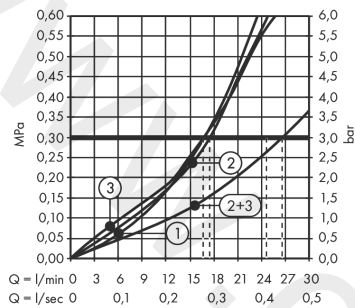

AXOR Edge

Thermostat for exposed/ concealed installation for 3 functions - diamond cut

Finish: **Chrome** Article Number: **46141000**

product features

- 3 functions
- simultaneous use of several outlets
- Select push-button on/off control for 3 functions
- depending on volume flow and installation situation approx. 50% flow rate reduction
- thermostat cartridge
- maximum flow rate at 3 bar: 21 l/min
- min. operating pressure: 1 bar
- max. operating pressure: 10 bar
- safety stop at 40 °C
- temperature limitation adjustable
- non-return valve
- shelf made of safety glass
- surface shelf: frosted grey glass
- connection dimension: DN15
- connection type: basic set
- WRAS 2205005
- WRAS 2205005 - WRAS Approval Letter

Finish: **Chrome** Article Number: **46141000**

Flowchart

AXOR Edge
Thermostat for exposed/ concealed installation for 3 functions - diamond cut
 Finish: **Chrome** Article Number: **46141000**

Installation examples