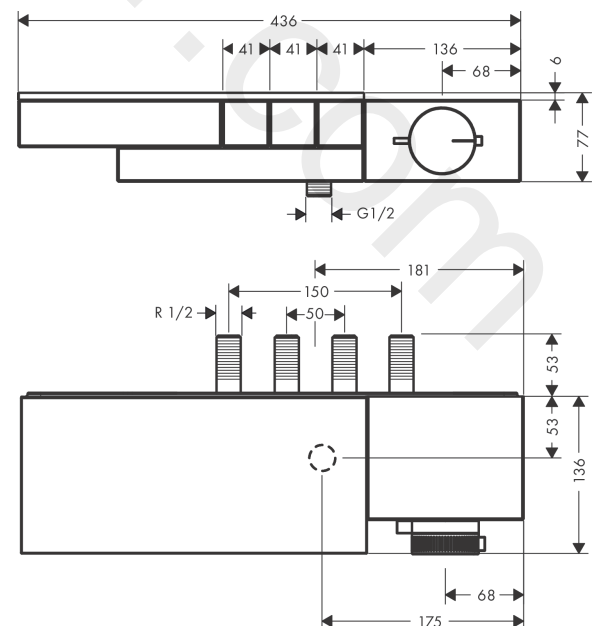

AXOR Edge

Thermostat for exposed/ concealed installation for 3 functions - diamond cut

Finish: **Chrome** Article Number: **46141000**

product features

- 3 functions
- simultaneous use of several outlets
- Select push-button on/off control for 3 functions
- depending on volume flow and installation situation approx. 50% flow rate reduction
- thermostat cartridge
- maximum flow rate at 3 bar: 21 l/min
- min. operating pressure: 1 bar
- max. operating pressure: 10 bar
- safety stop at 40 °C
- temperature limitation adjustable
- non-return valve
- shelf made of safety glass
- surface shelf: frosted grey glass
- connection dimension: DN15
- connection type: basic set
- WRAS 2205005
- WRAS 2205005 - WRAS Approval Letter

Article Details

Price excl. VAT

2.950,00 £

Technology

Product image

Scale drawing

AXOR Edge

Thermostat for exposed/ concealed installation for 3 functions - diamond cut

AXOR Edge

Thermostat for exposed/ concealed installation for 3 functions - diamond cut

Finish: **Chrome** Article Number: **46141000**

Exploded Drawing

Year of production: >06/19

AXOR Edge

Thermostat for exposed/ concealed installation for 3 functions - diamond cut