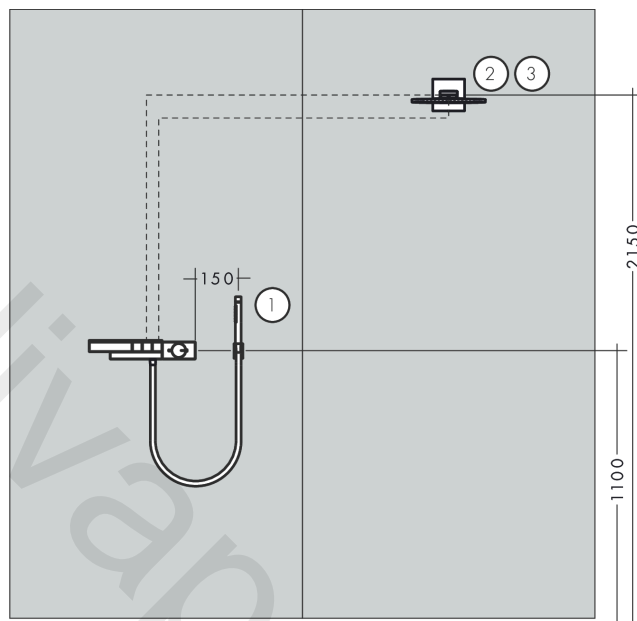

AXOR Edge

Thermostat for exposed/ concealed installation for 3 functions - diamond cut

Finish: **Chrome** Article Number: **46141000**

product features

- 3 functions
- simultaneous use of several outlets
- Select push-button on/off control for 3 functions
- depending on volume flow and installation situation approx. 50% flow rate reduction
- thermostat cartridge
- maximum flow rate at 3 bar: 21 l/min
- min. operating pressure: 1 bar
- max. operating pressure: 10 bar
- safety stop at 40 °C
- temperature limitation adjustable
- non-return valve
- shelf made of safety glass
- surface shelf: frosted grey glass
- connection dimension: DN15
- connection type: basic set
- WRAS 2205005
- WRAS 2205005 - WRAS Approval Letter

AXOR Edge

Thermostat for exposed/ concealed installation for 3 functions - diamond cut

Finish: **Chrome** Article Number: **46141000**

Exploded Drawing

Year of production: >06/19

AXOR Edge

Thermostat for exposed/ concealed installation for 3 functions - diamond cut