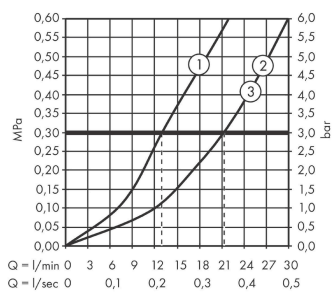

AXOR Edge
Thermostat for exposed/ concealed installation for 3 functions
Finish: **Chrome** Article Number: **46140000**

Product image

Scale drawing

Flowchart