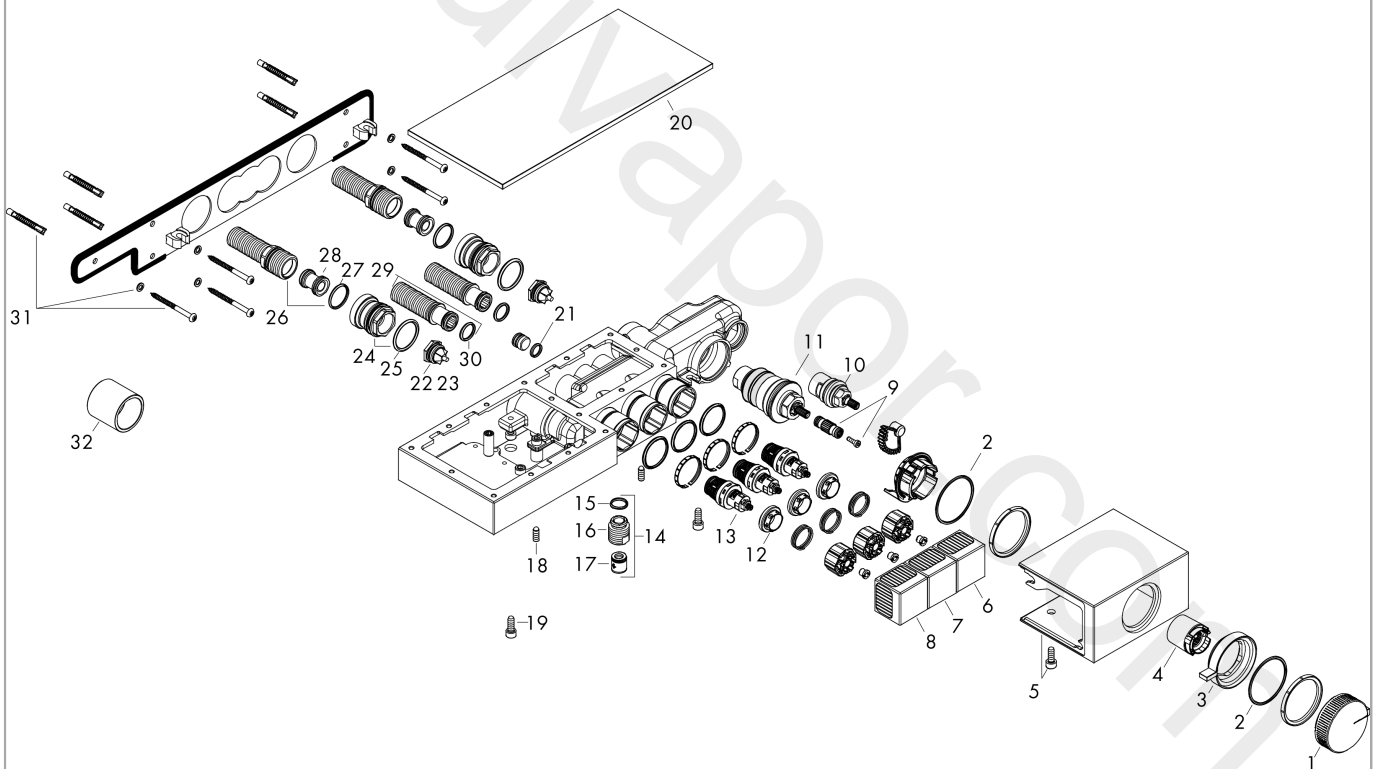

## Scale drawing

## Exploded Drawing

Year of production: >04/19

**AXOR Edge**  
**Thermostat for exposed/ concealed installation for 3 functions**  
 Finish: **Chrome** Article Number: **46140000**