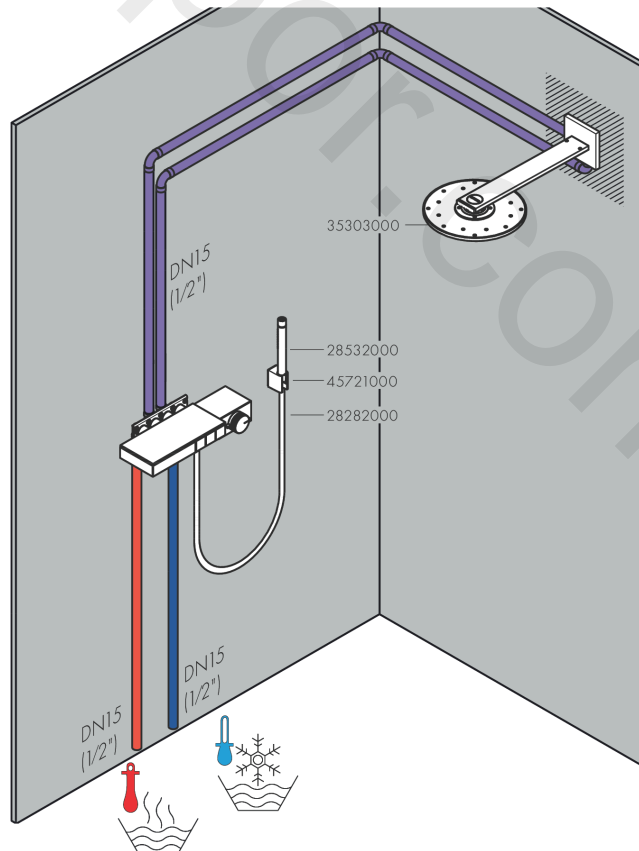

AXOR Edge
Thermostat for exposed/ concealed installation for 3 functions
Finish: **Chrome** Article Number: **46140000**

Installation examples