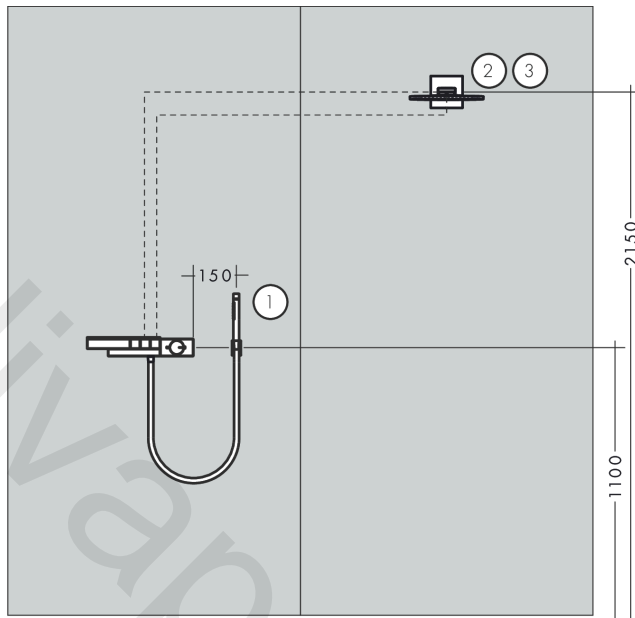

AXOR Edge
Thermostat for exposed/ concealed installation for 3 functions
Finish: **Chrome** Article Number: **46140000**

Installation examples