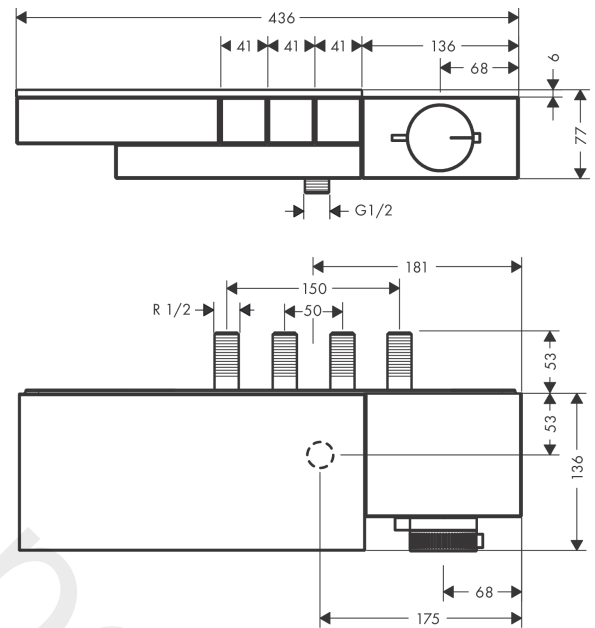

### product features

- 3 functions
- simultaneous use of several outlets
- Select push-button on/off control for 3 functions
- depending on volume flow and installation situation approx. 50% flow rate reduction
- thermostat cartridge
- maximum flow rate at 3 bar: 21 l/min
- min. operating pressure: 1 bar
- max. operating pressure: 10 bar
- safety stop at 40 °C
- temperature limitation adjustable
- non-return valve
- shelf made of safety glass
- surface shelf: frosted grey glass
- connection dimension: DN15
- connection type: basic set
- Thermostat is delivered with buttons handshower, PowderRain, Rain large
- WRAS 2205005
- WRAS 2205005 - WRAS Approval Letter

## Scale drawing