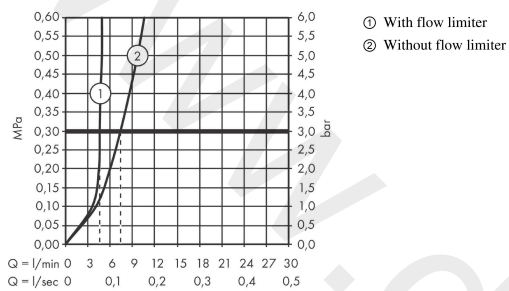

AXOR Edge
3-hole basin mixer 130 with push-open waste set
 Finish: **Chrome** Article Number: **46050000**

product features

- consists of: 3-hole basin mixer, waste set
- ComfortZone 130
- projection: 173 mm
- spout height: 130 mm
- handle variant: lever handle
- spray type: normal spray
- maximum flow rate at 3 bar: 5 l/min
- ceramic valves hot/cold 90°
- suitable for continuous flow water heaters
- push-open waste set G 1¼
- material waste set: metal
- connection type: G ¾ connections
- connection dimension: DN15
- EU taxonomy: max. 6 l/min - Substantial Contribution (SC)
- WRAS_2001334
- WRAS_2001334 - 20200207_WRAS_approval_letter_33164

Article Details

Price excl. VAT 1.525,00 £

Technology

Product image

Scale drawing

AXOR Edge
3-hole basin mixer 130 with push-open waste set
Finish: **Chrome** Article Number: **46050000**

Flowchart

AXOR Edge
3-hole basin mixer 130 with push-open waste set
Finish: **Chrome** Article Number: **46050000**

Exploded Drawing

Year of production: >04/19

AXOR Edge
3-hole basin mixer 130 with push-open waste set
 Finish: **Chrome** Article Number: **46050000**

Spare part list

Year of production: >04/19

Pos.		Article Number	Price	PU
1	handle for cold water	93618000	£ 830,00	1
2	handle for hot water	93617000	£ 830,00	1
3	handle fixing set	94184000	£ 6,10	1
4	shut off unit left closing	95366000	£ 43,00	1
5	shut off unit right closing	98817000	£ 35,00	1
6	O-ring 33x2,5	92907000	£ 3,30	1
7	connection hose 400 mm M10x1	92914000	£ 64,00	1
8	O-ring 8x1,75	97827000	£ 3,30	1
9	connection hose 450 mm M8x0,75 G3/8	97206000	£ 35,00	1
10	O-ring 7x1,5	98422000	£ 3,30	1
11	fixing set (Ø 28)	92909000	£ 43,00	1
12	lever collar	97548000	£ 3,30	1
13	aerator M24x1 (5 l/min)	93426000	£ 79,00	1
14	O-ring 22x1,2	98397000	-	1
15	service tool	95661000	£ 6,10	1
16	connection hose 200 mm M10x1	92913000	£ 51,00	1
17	flat seal	98749000	£ 6,10	1
18	O-ring 26x4	92191000	-	1
19	hose connection angel	92905000	£ 43,00	1
a	push-open waste set	51300000	£ 94,00	1