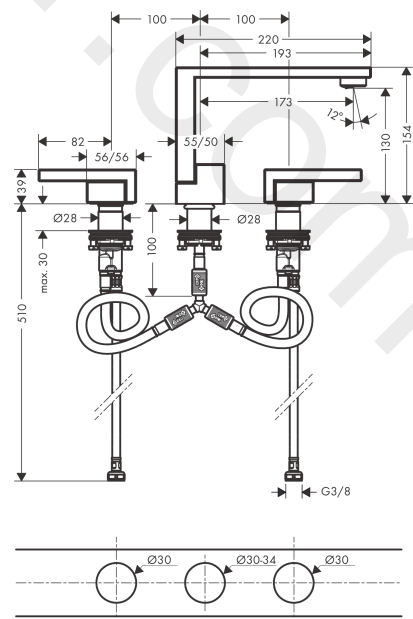

AXOR Edge
3-hole basin mixer 130 with push-open waste set
 Finish: **Chrome** Article Number: **46050000**

product features

- consists of: 3-hole basin mixer, waste set
- ComfortZone 130
- projection: 173 mm
- spout height: 130 mm
- handle variant: lever handle
- spray type: normal spray
- maximum flow rate at 3 bar: 5 l/min
- ceramic valves hot/cold 90°
- suitable for continuous flow water heaters
- push-open waste set G 1¼
- material waste set: metal
- connection type: G ¾ connections
- connection dimension: DN15
- EU taxonomy: max. 6 l/min - Substantial Contribution (SC)
- WRAS_2001334
- WRAS_2001334 - 20200207_WRAS_approval_letter_33164

Article Details

Price excl. VAT 1.525,00 £

Technology

Product image

Scale drawing

AXOR Edge
3-hole basin mixer 130 with push-open waste set
Finish: **Chrome** Article Number: **46050000**

Flowchart

AXOR Edge
3-hole basin mixer 130 with push-open waste set
Finish: **Chrome** Article Number: **46050000**

Exploded Drawing

Year of production: >04/19

AXOR Edge
3-hole basin mixer 130 with push-open waste set
 Finish: **Chrome** Article Number: **46050000**

Spare part list

Year of production: >04/19

Pos.		Article Number	Price	PU
1	handle for cold water	93618000	£ 830,00	1
2	handle for hot water	93617000	£ 830,00	1
3	handle fixing set	94184000	£ 6,10	1
4	shut off unit left closing	95366000	£ 43,00	1
5	shut off unit right closing	98817000	£ 35,00	1
6	O-ring 33x2,5	92907000	£ 3,30	1
7	connection hose 400 mm M10x1	92914000	£ 64,00	1
8	O-ring 8x1,75	97827000	£ 3,30	1
9	connection hose 450 mm M8x0,75 G3/8	97206000	£ 35,00	1
10	O-ring 7x1,5	98422000	£ 3,30	1
11	fixing set (Ø 28)	92909000	£ 43,00	1
12	lever collar	97548000	£ 3,30	1
13	aerator M24x1 (5 l/min)	93426000	£ 79,00	1
14	O-ring 22x1,2	98397000	-	1
15	service tool	95661000	£ 6,10	1
16	connection hose 200 mm M10x1	92913000	£ 51,00	1
17	flat seal	98749000	£ 6,10	1
18	O-ring 26x4	92191000	-	1
19	hose connection angel	92905000	£ 43,00	1
a	push-open waste set	51300000	£ 94,00	1