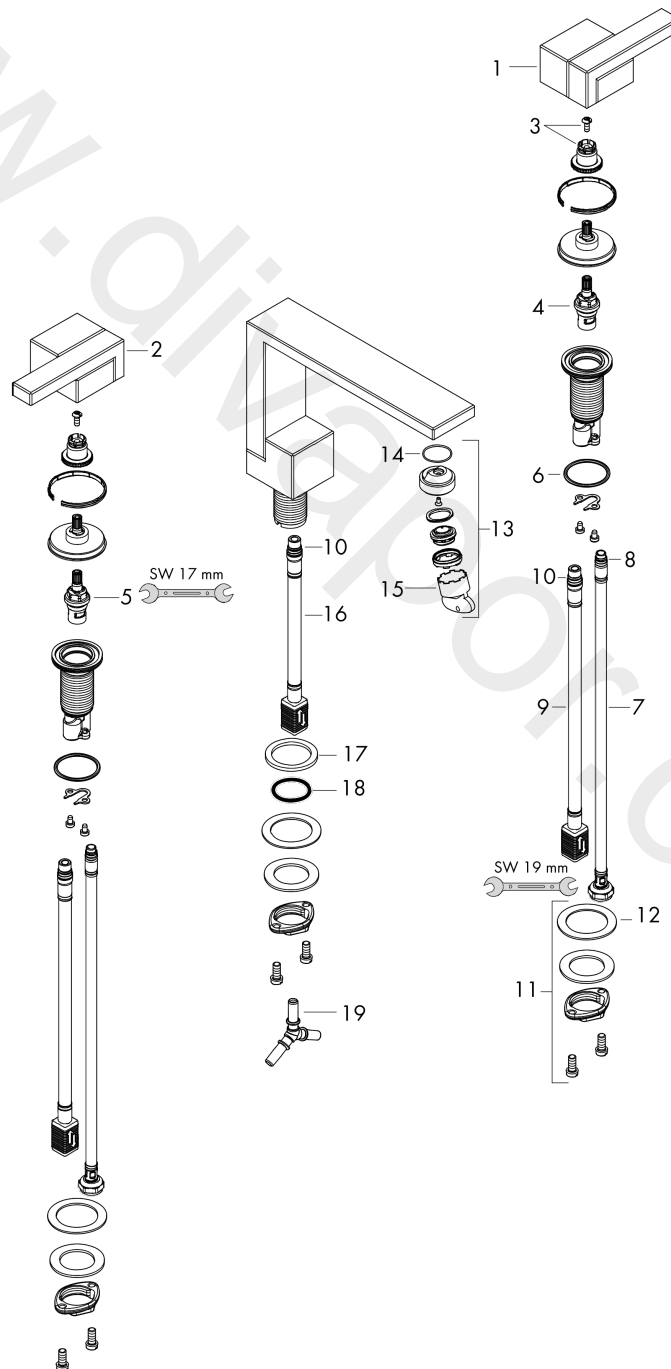

AXOR Edge
3-hole basin mixer 130 with push-open waste set
 Finish: **Chrome** Article Number: **46050000**

product features

- consists of: 3-hole basin mixer, waste set
- ComfortZone 130
- projection: 173 mm
- spout height: 130 mm
- handle variant: lever handle
- spray type: normal spray
- maximum flow rate at 3 bar: 5 l/min
- ceramic valves hot/cold 90°
- suitable for continuous flow water heaters
- push-open waste set G 1¼
- material waste set: metal
- connection type: G ¾ connections
- connection dimension: DN15
- EU taxonomy: max. 6 l/min - Substantial Contribution (SC)
- WRAS_2001334
- WRAS_2001334 - 20200207_WRAS_approval_letter_33164

Article Details

Price excl. VAT 1.525,00 £

Technology

Product image

Scale drawing

AXOR Edge
3-hole basin mixer 130 with push-open waste set
Finish: **Chrome** Article Number: **46050000**

Flowchart

AXOR Edge
3-hole basin mixer 130 with push-open waste set
Finish: **Chrome** Article Number: **46050000**

Exploded Drawing

Year of production: >04/19

AXOR Edge
3-hole basin mixer 130 with push-open waste set
 Finish: **Chrome** Article Number: **46050000**

Spare part list

Year of production: >04/19

Pos.		Article Number	Price	PU
1	handle for cold water	93618000	£ 830,00	1
2	handle for hot water	93617000	£ 830,00	1
3	handle fixing set	94184000	£ 6,10	1
4	shut off unit left closing	95366000	£ 43,00	1
5	shut off unit right closing	98817000	£ 35,00	1
6	O-ring 33x2,5	92907000	£ 3,30	1
7	connection hose 400 mm M10x1	92914000	£ 64,00	1
8	O-ring 8x1,75	97827000	£ 3,30	1
9	connection hose 450 mm M8x0,75 G3/8	97206000	£ 35,00	1
10	O-ring 7x1,5	98422000	£ 3,30	1
11	fixing set (Ø 28)	92909000	£ 43,00	1
12	lever collar	97548000	£ 3,30	1
13	aerator M24x1 (5 l/min)	93426000	£ 79,00	1
14	O-ring 22x1,2	98397000	-	1
15	service tool	95661000	£ 6,10	1
16	connection hose 200 mm M10x1	92913000	£ 51,00	1
17	flat seal	98749000	£ 6,10	1
18	O-ring 26x4	92191000	-	1
19	hose connection angel	92905000	£ 43,00	1
a	push-open waste set	51300000	£ 94,00	1