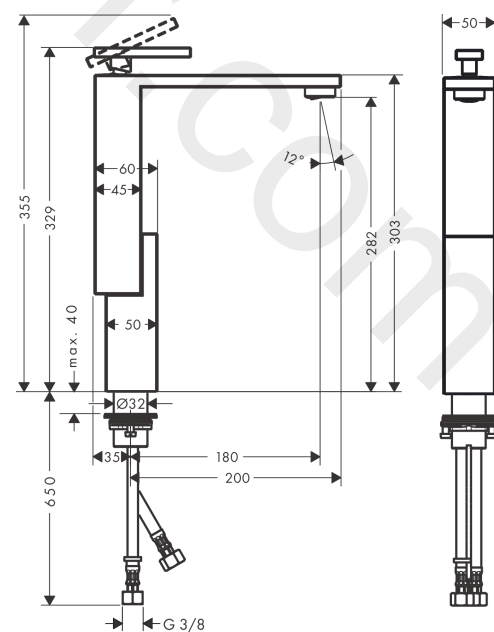

AXOR Edge

Single lever basin mixer 280 for wash bowls with push-open waste set - diamond cut

Finish: **Chrome** Article Number: **46031000**

product features

- consists of: single lever basin mixer, waste set
- ComfortZone 280
- projection: 180 mm
- spout height: 282 mm
- handle variant: lever handle
- spray type: normal spray
- maximum flow rate at 3 bar: 5 l/min
- ceramic cartridge
- temperature limitation adjustable
- suitable for continuous flow water heaters
- push-open waste set G 1¼
- material waste set: metal
- connection type: G ¾ connections
- connection dimension: DN15
- EU taxonomy: max. 6 l/min - Substantial Contribution (SC)
- WRAS 1907354

Scale drawing

AXOR Edge
Single lever basin mixer 280 for wash bowls with push-open waste set - diamond cut
 Finish: **Chrome** Article Number: **46031000**

Flowchart

AXOR Edge
Single lever basin mixer 280 for wash bowls with push-open waste set - diamond cut
 Finish: **Chrome** Article Number: **46031000**

Exploded Drawing

Year of production: >06/19

AXOR Edge

Single lever basin mixer 280 for wash bowls with push-open waste set - diamond cut

Finish: **Chrome** Article Number: **46031000**

Spare part list

Year of production: >06/19

Pos.		Article Number	Price	PU
1	handle	93422000	£ 275,00	1
2	O-ring 33x1,5	98164000	£ 3,30	1
3	nut	92926000	£ 16,10	1
4	O-ring 29x2	98391000	£ 3,30	1
5	O-ring 25x1,5	98146000	£ 3,30	1
6	cartridge, assy	92900000	£ 64,00	1
7	seal	93383000	£ 13,30	1
8	adapter for cartridge	98866000	£ 35,00	1
9	O-ring 23x2	98398000	£ 3,30	1
10	aerator M24x1 (5 l/min)	93426000	£ 79,00	1
11	O-ring 22x1,2	98397000	-	1
12	service tool	95661000	£ 6,10	1
13	fixing set (Ø 32)	13961000	£ 25,00	1
14	lever collar	97548000	£ 3,30	1
15	connection hose 900 mm M8x0,75 G3/8	96316000	£ 43,00	1
16	O-ring 7x1,5	98422000	£ 3,30	1
17	sealing set	95581000	£ 6,10	1
a	push-open waste set	51300000	£ 94,00	1
b	fixation extension 35 mm	13898000	£ 79,00	1