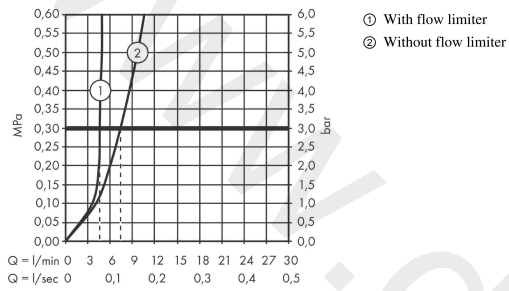

AXOR Edge

Single lever basin mixer 280 for wash bowls with push-open waste set - diamond cut

Finish: **Chrome** Article Number: **46031000**

product features

- consists of: single lever basin mixer, waste set
- ComfortZone 280
- projection: 180 mm
- spout height: 282 mm
- handle variant: lever handle
- spray type: normal spray
- maximum flow rate at 3 bar: 5 l/min
- ceramic cartridge
- temperature limitation adjustable
- suitable for continuous flow water heaters
- push-open waste set G 1¼
- material waste set: metal
- connection type: G ¾ connections
- connection dimension: DN15
- EU taxonomy: max. 6 l/min - Substantial Contribution (SC)
- WRAS 1907354

Scale drawing

AXOR Edge
Single lever basin mixer 280 for wash bowls with push-open waste set - diamond cut
 Finish: **Chrome** Article Number: **46031000**

Flowchart

AXOR Edge
Single lever basin mixer 280 for wash bowls with push-open waste set - diamond cut
 Finish: **Chrome** Article Number: **46031000**