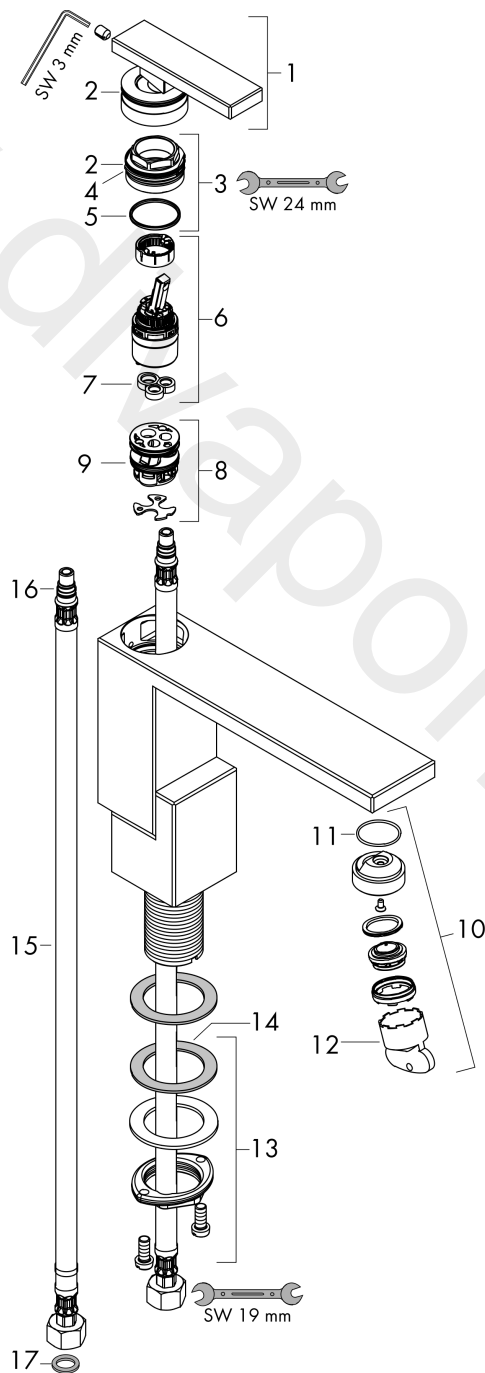

AXOR Edge

Single lever basin mixer 280 for wash bowls with push-open waste set - diamond cut

Finish: **Chrome** Article Number: **46031000**

product features

- consists of: single lever basin mixer, waste set
- ComfortZone 280
- projection: 180 mm
- spout height: 282 mm
- handle variant: lever handle
- spray type: normal spray
- maximum flow rate at 3 bar: 5 l/min
- ceramic cartridge
- temperature limitation adjustable
- suitable for continuous flow water heaters
- push-open waste set G 1¼
- material waste set: metal
- connection type: G ¾ connections
- connection dimension: DN15
- EU taxonomy: max. 6 l/min - Substantial Contribution (SC)
- WRAS 1907354

Scale drawing

AXOR Edge
Single lever basin mixer 280 for wash bowls with push-open waste set - diamond cut
 Finish: **Chrome** Article Number: **46031000**

Flowchart

AXOR Edge
Single lever basin mixer 280 for wash bowls with push-open waste set - diamond cut
 Finish: **Chrome** Article Number: **46031000**

Exploded Drawing

Year of production: >06/19

AXOR Edge

Single lever basin mixer 280 for wash bowls with push-open waste set - diamond cut

Finish: **Chrome** Article Number: **46031000**

Spare part list

Year of production: >06/19

Pos.		Article Number	Price	PU
1	handle	93422000	£ 275,00	1
2	O-ring 33x1,5	98164000	£ 3,30	1
3	nut	92926000	£ 16,10	1
4	O-ring 29x2	98391000	£ 3,30	1
5	O-ring 25x1,5	98146000	£ 3,30	1
6	cartridge, assy	92900000	£ 64,00	1
7	seal	93383000	£ 13,30	1
8	adapter for cartridge	98866000	£ 35,00	1
9	O-ring 23x2	98398000	£ 3,30	1
10	aerator M24x1 (5 l/min)	93426000	£ 79,00	1
11	O-ring 22x1,2	98397000	-	1
12	service tool	95661000	£ 6,10	1
13	fixing set (Ø 32)	13961000	£ 25,00	1
14	lever collar	97548000	£ 3,30	1
15	connection hose 900 mm M8x0,75 G3/8	96316000	£ 43,00	1
16	O-ring 7x1,5	98422000	£ 3,30	1
17	sealing set	95581000	£ 6,10	1
a	push-open waste set	51300000	£ 94,00	1
b	fixation extension 35 mm	13898000	£ 79,00	1