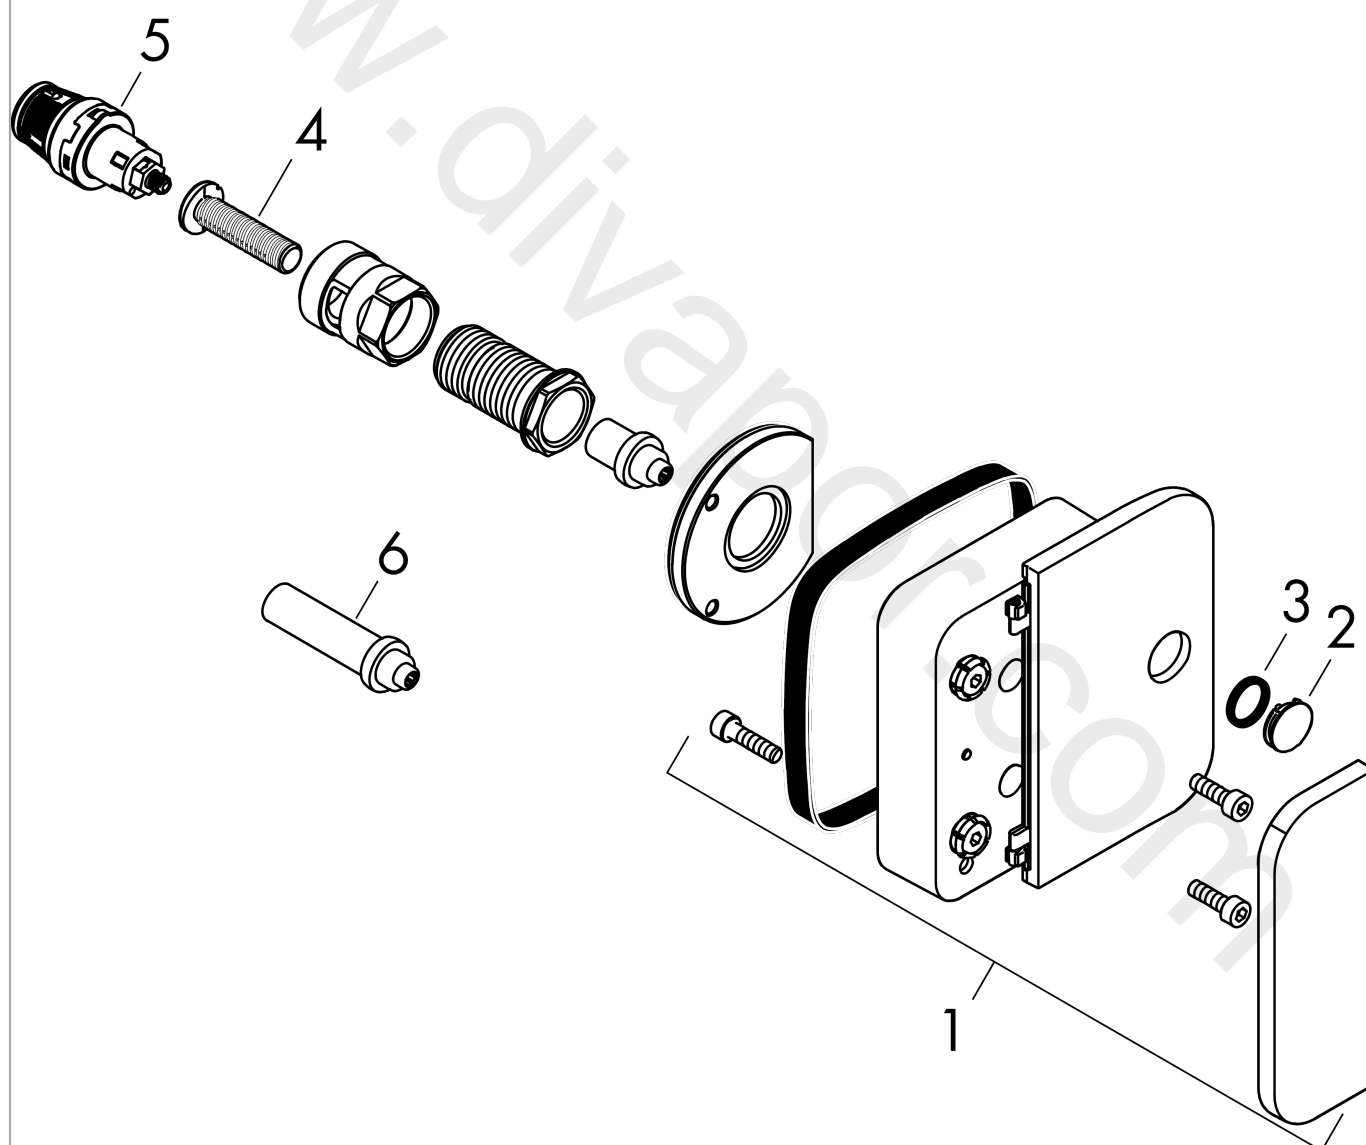

#### product features

- comfortable turning on / off of consumers with large Select-paddle
- connection type: basic set
- 1 function
- connection dimension: DN15
- material: metal
- WRAS 2201038
- WRAS 2201038 - Approval letter

#### Scale drawing

**AXOR One**  
**Shut-off valve for concealed installation**  
Finish: **Brushed Black Chrome** Article Number: **45771340**

## Flowchart

**AXOR One**  
**Shut-off valve for concealed installation**  
Finish: **Brushed Black Chrome** Article Number: **45771340**

## Exploded Drawing

Year of production: >11/16

**AXOR One**  
**Shut-off valve for concealed installation**  
 Finish: **Brushed Black Chrome** Article Number: **45771340**