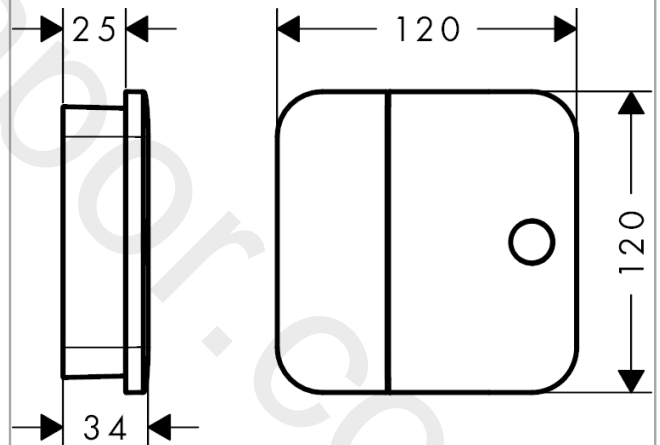

Scale drawing