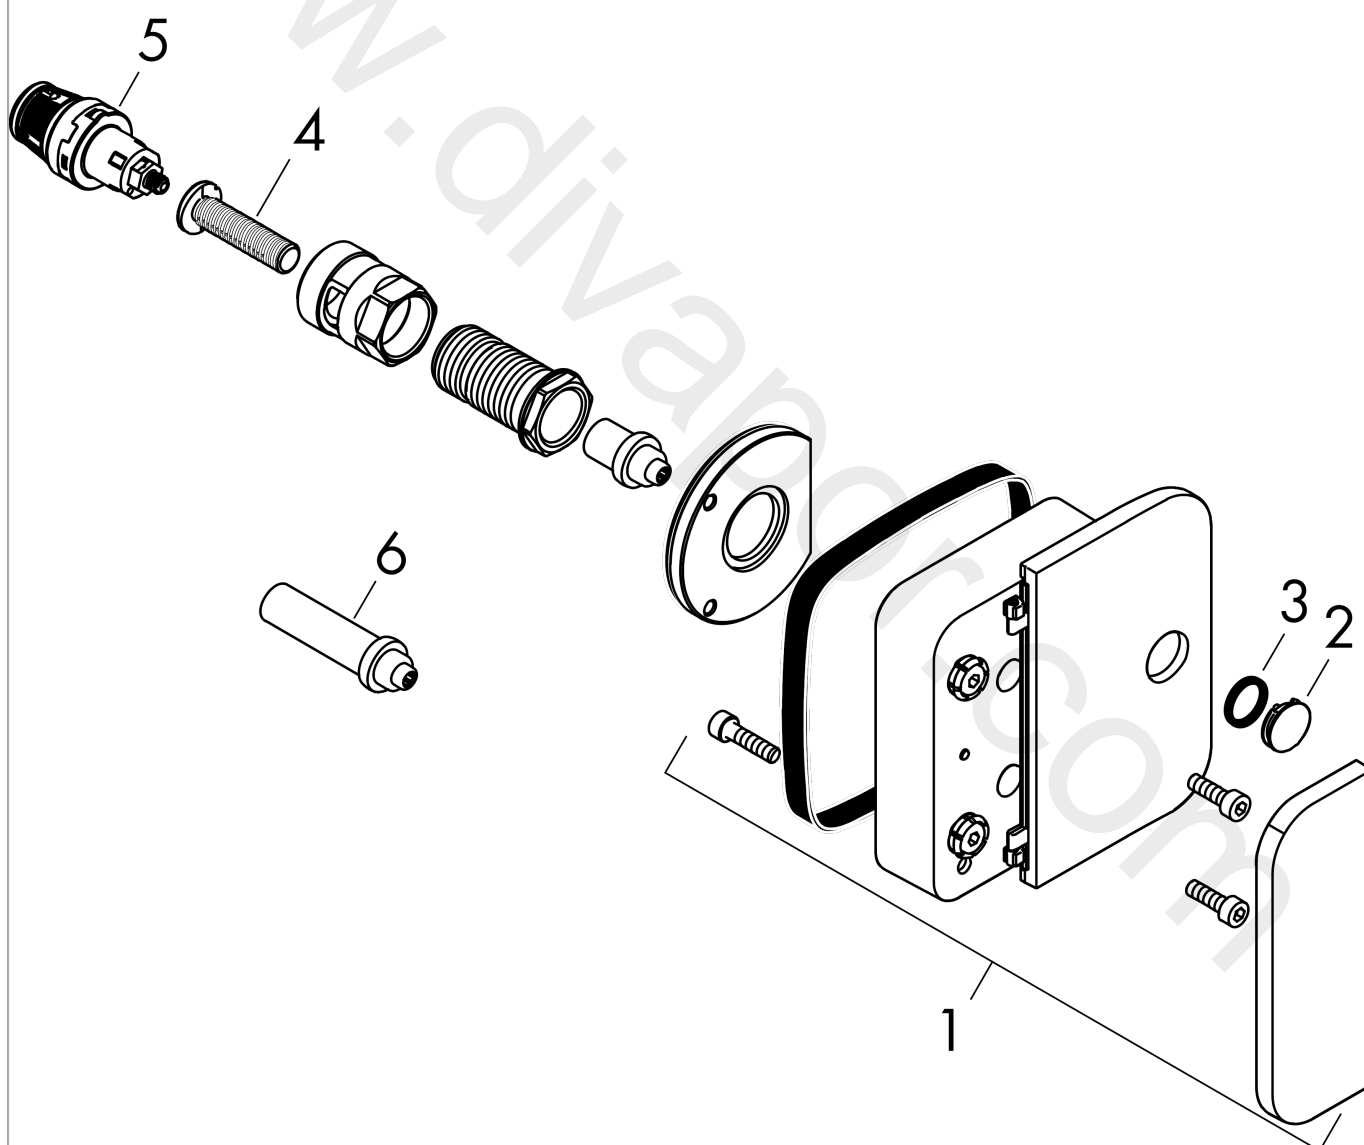

#### product features

- comfortable turning on / off of consumers with large Select-paddle
- connection type: basic set
- 1 function
- connection dimension: DN15
- material: metal
- WRAS 2201038
- WRAS 2201038 - Approval letter

#### Scale drawing

**AXOR One**  
**Shut-off valve for concealed installation**  
Finish: **Polished Black Chrome** Article Number: **45771330**

## Flowchart

**AXOR One**  
**Shut-off valve for concealed installation**  
Finish: **Polished Black Chrome** Article Number: **45771330**

## Exploded Drawing

Year of production: >11/16

**AXOR One**  
**Shut-off valve for concealed installation**  
 Finish: **Polished Black Chrome** Article Number: **45771330**