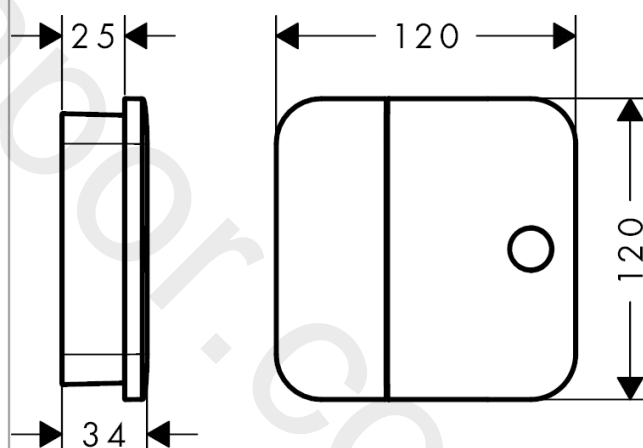

Scale drawing