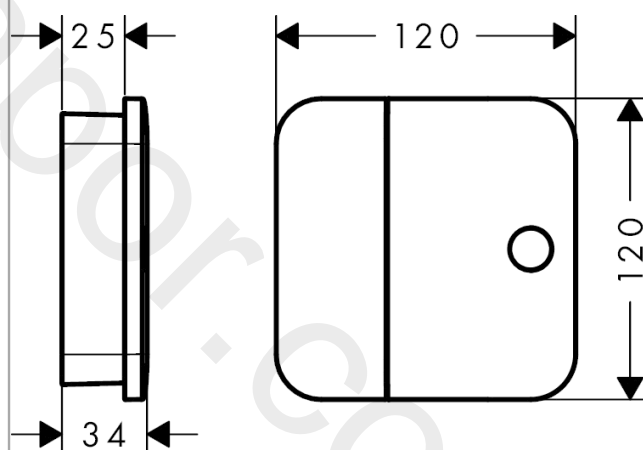

Scale drawing