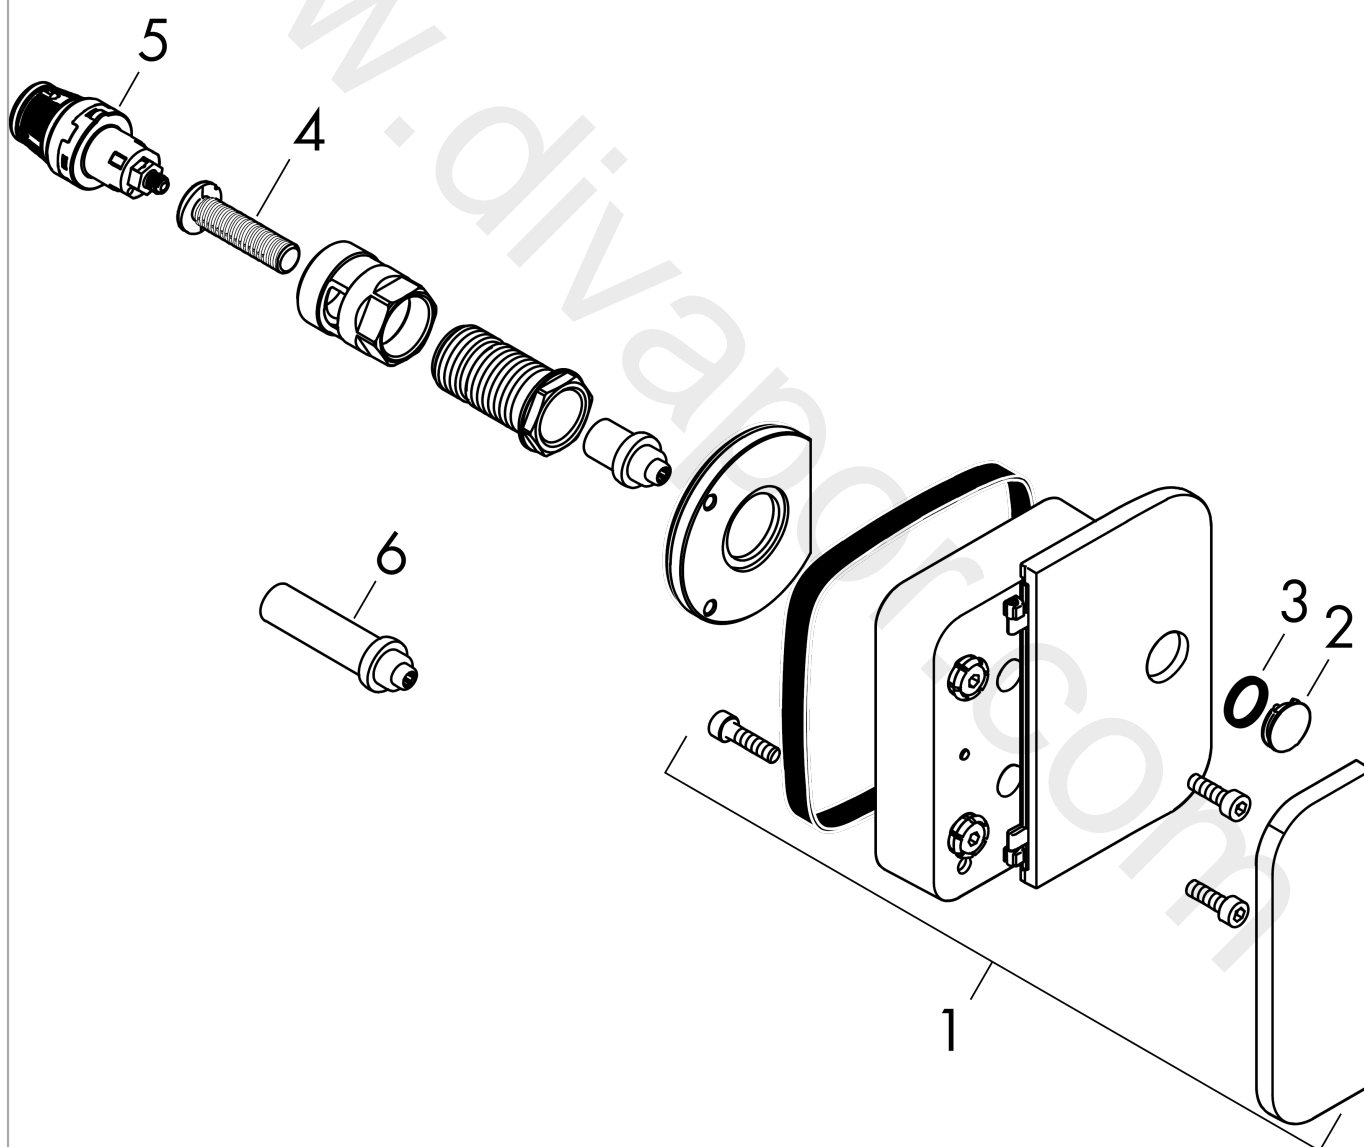

### product features

- comfortable turning on / off of consumers with large Select-paddle
- connection type: basic set
- 1 function
- connection dimension: DN15
- material: metal
- WRAS 2201038
- WRAS 2201038 - Approval letter

### Scale drawing

**AXOR One**  
**Shut-off valve for concealed installation**  
Finish: **Brushed Red Gold** Article Number: **45771310**

## Flowchart

**AXOR One**  
**Shut-off valve for concealed installation**  
Finish: **Brushed Red Gold** Article Number: **45771310**

## Exploded Drawing

Year of production: >11/16

**AXOR One**  
**Shut-off valve for concealed installation**  
 Finish: **Brushed Red Gold** Article Number: **45771310**