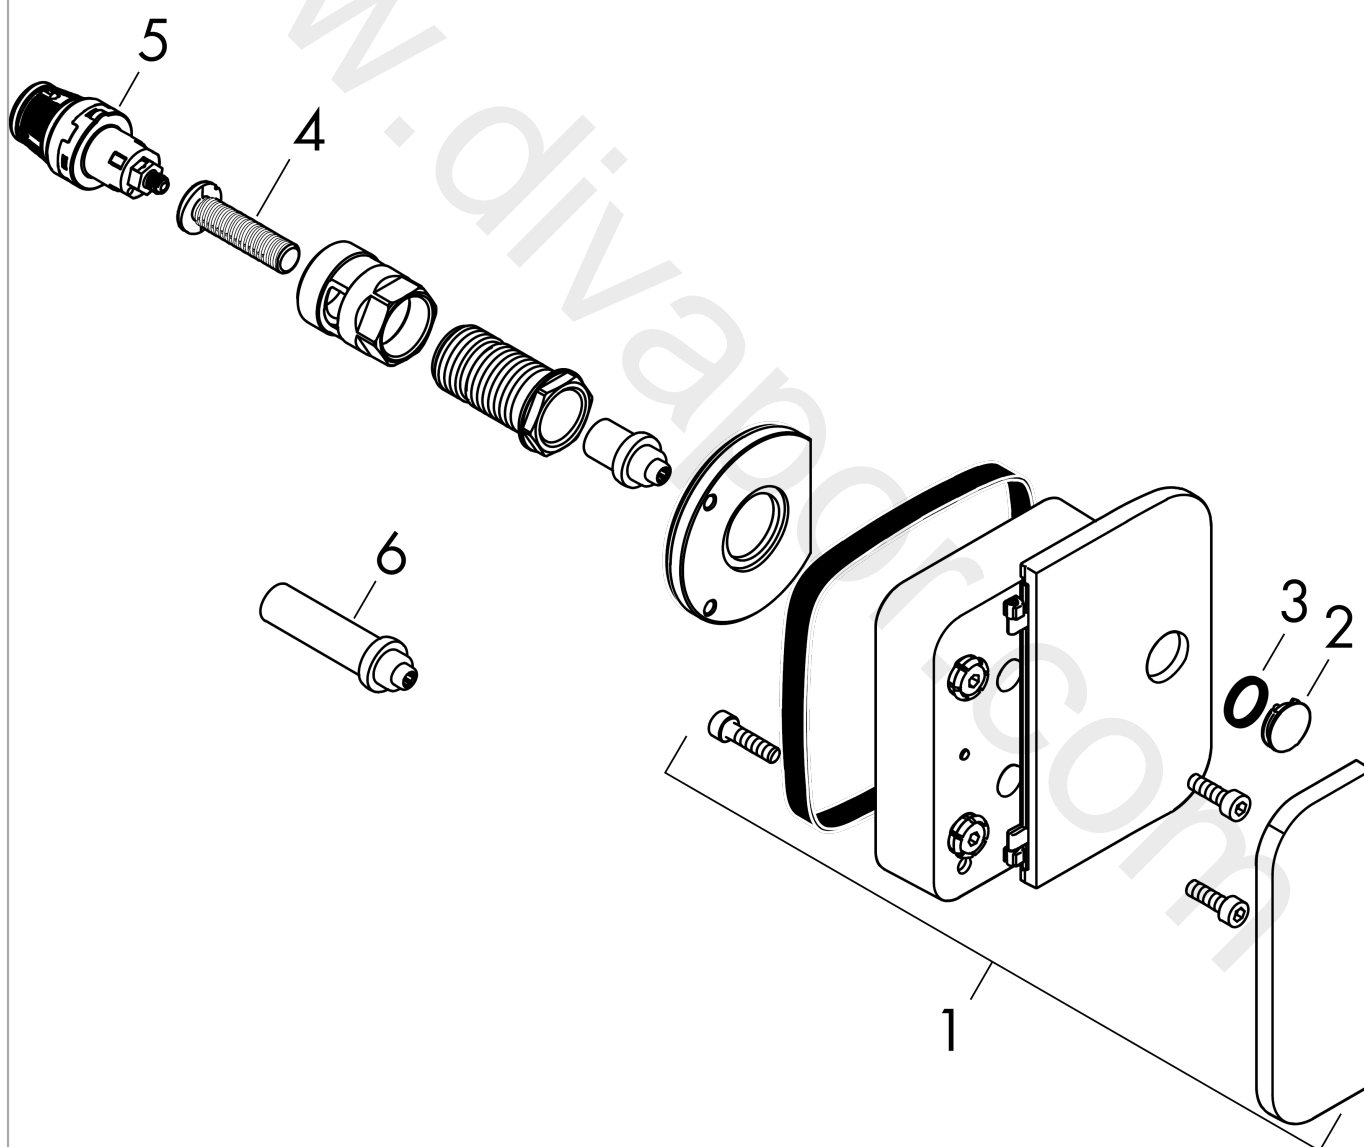

### product features

- comfortable turning on / off of consumers with large Select-paddle
- connection type: basic set
- 1 function
- connection dimension: DN15
- material: metal
- WRAS 2201038
- WRAS 2201038 - Approval letter

### Scale drawing

**AXOR One**  
**Shut-off valve for concealed installation**  
Finish: **Polished Red Gold** Article Number: **45771300**

## Flowchart

**AXOR One**  
**Shut-off valve for concealed installation**  
Finish: **Polished Red Gold** Article Number: **45771300**

## Exploded Drawing

Year of production: >11/16

**AXOR One**  
**Shut-off valve for concealed installation**  
 Finish: **Polished Red Gold** Article Number: **45771300**