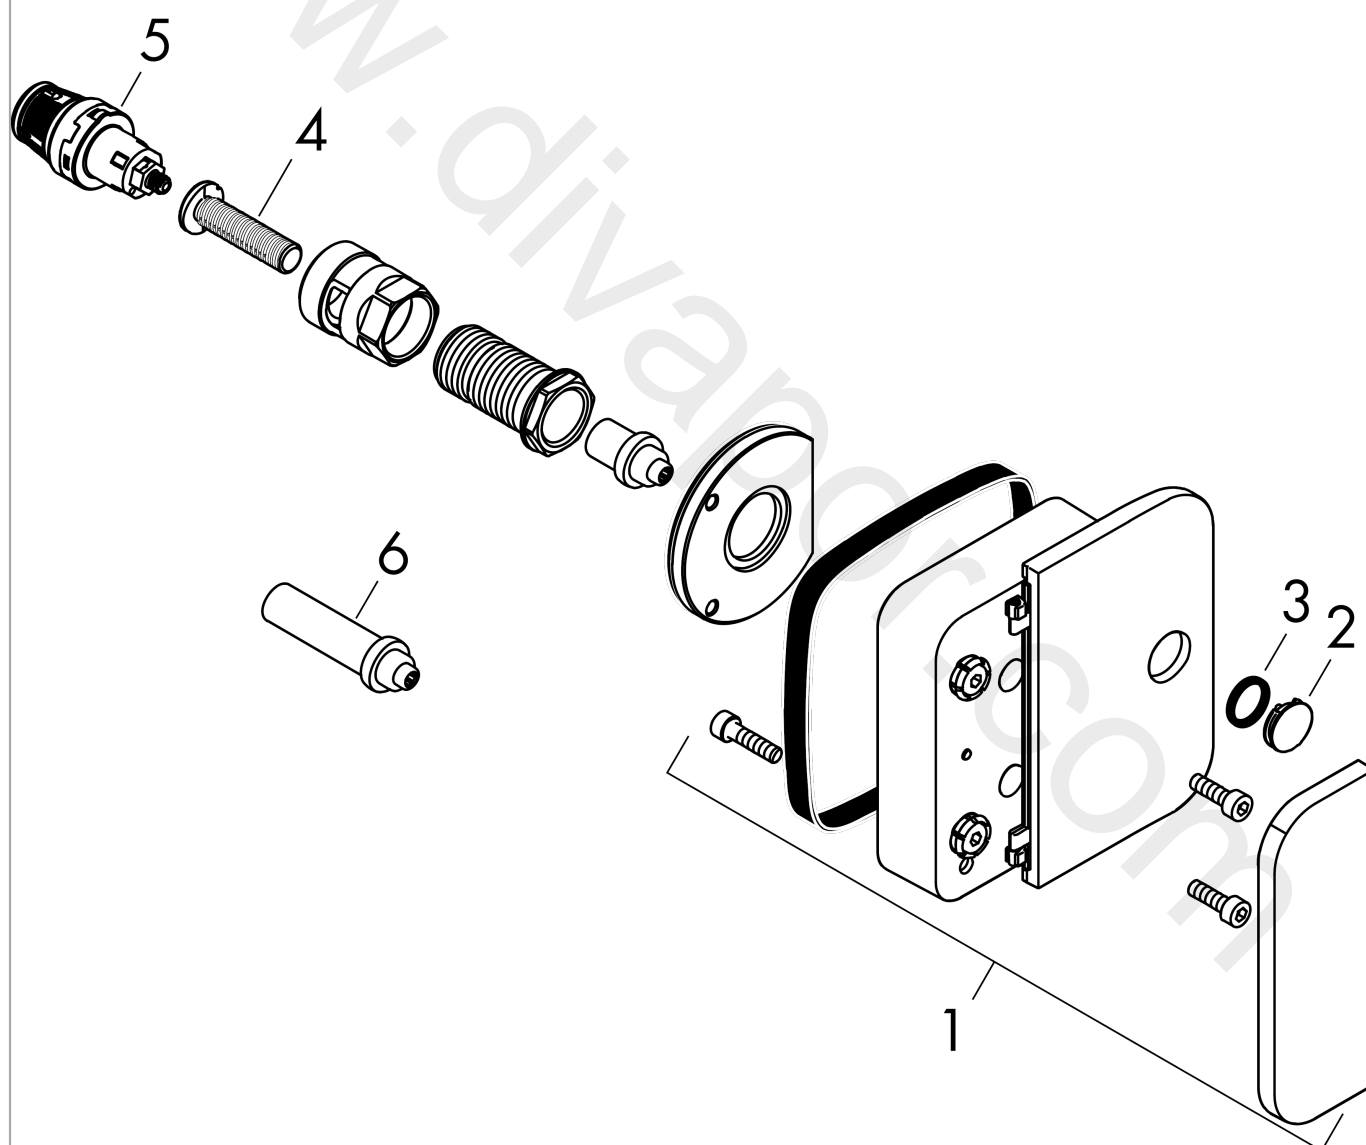

**AXOR One**  
**Shut-off valve for concealed installation**  
Surfaces: Article Number: **45771260**

## Exploded Drawing

Year of production: 11/16 - 12/19

**AXOR One**  
**Shut-off valve for concealed installation**  
 Surfaces: Article Number: **45771260**

## Spare part list

Year of production: **11/16 - 12/19**

Pos.		Article Number	Price	PU
1	escutcheon with handle	92743260	£ 555,00	1
2	set of symbols	92541020	£ 165,00	1
3	O-ring 13x2	98128000	£ 3,30	1
4	Select-adapter	92219000	£ 6,10	1
5	extension 25 mm	93421000	£ 64,00	1
6	shut off unit	95758000	£ 110,00	1
a	base body	45770180	£ 275,00	1