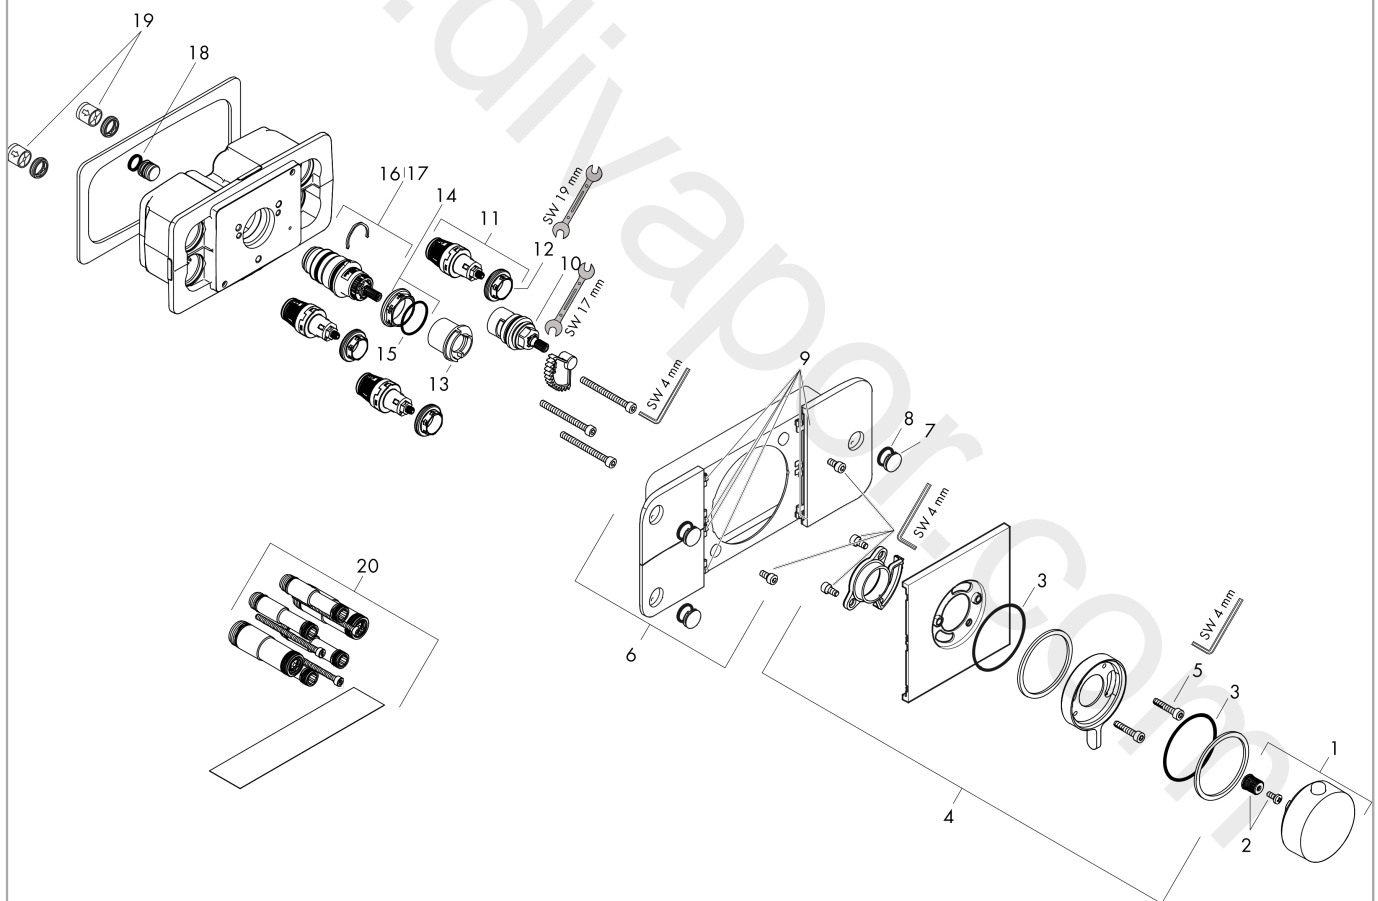

## product features

- 3 functions and 1 additional outlet
- thermostat cartridge, Start/stop valve to operate the functions
- Eco-Function: flow rate regulation via lever handle
- depending on volume flow and installation situation approx. 50% flow rate reduction
- comfortable turning on / off of consumers with large Select-paddle
- simultaneous use of several outlets
- maximum flow rate at 3 bar: 30 l/min
- flow rate per outlet: 24 l/min
- flow rate by simultaneous use of all outlets: 30 l/min
- min. operating pressure: 1 bar
- max. operating pressure: 5 bar
- safety stop at 40 °C
- temperature limitation adjustable
- the thermostat offers the possibility for thermal disinfection
- non-return valve
- Thermostat is delivered with buttons handshower, Rain large and Body spray
- connection type: basic set
- WRAS 2203012
- WRAS 2203012 - Approval letter

## Technology

**AXOR One**  
**Thermostatic module for concealed installation for 3 functions**  
 Finish: **Polished Gold Optic**    Article Number: **45713990**

Product image

Scale drawing

Flowchart

**AXOR One**  
**Thermostatic module for concealed installation for 3 functions**  
 Finish: **Polished Gold Optic**    Article Number: **45713990**

## Exploded Drawing

Year of production: >11/16

**AXOR One**  
**Thermostatic module for concealed installation for 3 functions**  
 Finish: **Polished Gold Optic** Article Number: **45713990**