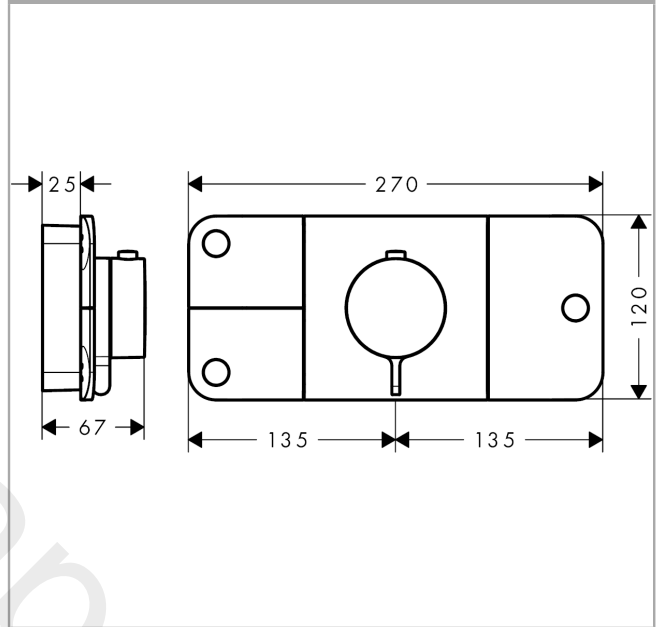

## product features

- 3 functions and 1 additional outlet
- thermostat cartridge, Start/stop valve to operate the functions
- Eco-Function: flow rate regulation via lever handle
- depending on volume flow and installation situation approx. 50% flow rate reduction
- comfortable turning on / off of consumers with large Select-paddle
- simultaneous use of several outlets
- maximum flow rate at 3 bar: 30 l/min
- flow rate per outlet: 24 l/min
- flow rate by simultaneous use of all outlets: 30 l/min
- min. operating pressure: 1 bar
- max. operating pressure: 5 bar
- safety stop at 40 °C
- temperature limitation adjustable
- the thermostat offers the possibility for thermal disinfection
- non-return valve
- Thermostat is delivered with buttons handshower, Rain large and Body spray
- connection type: basic set
- WRAS 2203012
- WRAS 2203012 - Approval letter

## Technology

**AXOR One**  
**Thermostatic module for concealed installation for 3 functions**  
 Finish: **Polished Gold Optic**    Article Number: **45713990**

Product image

Scale drawing

Flowchart

**AXOR One**  
**Thermostatic module for concealed installation for 3 functions**  
 Finish: **Polished Gold Optic**    Article Number: **45713990**

## Exploded Drawing

Year of production: >11/16

**AXOR One**  
**Thermostatic module for concealed installation for 3 functions**  
 Finish: **Polished Gold Optic** Article Number: **45713990**