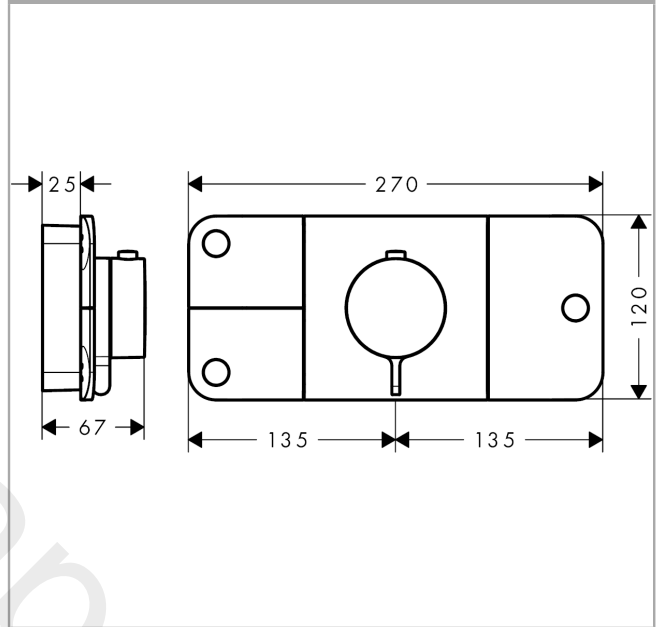

## product features

- 3 functions and 1 additional outlet
- thermostat cartridge, Start/stop valve to operate the functions
- Eco-Function: flow rate regulation via lever handle
- depending on volume flow and installation situation approx. 50% flow rate reduction
- comfortable turning on / off of consumers with large Select-paddle
- simultaneous use of several outlets
- maximum flow rate at 3 bar: 30 l/min
- flow rate per outlet: 24 l/min
- flow rate by simultaneous use of all outlets: 30 l/min
- min. operating pressure: 1 bar
- max. operating pressure: 5 bar
- safety stop at 40 °C
- temperature limitation adjustable
- the thermostat offers the possibility for thermal disinfection
- non-return valve
- Thermostat is delivered with buttons handshower, Rain large and Body spray
- connection type: basic set
- WRAS 2203012
- WRAS 2203012 - Approval letter

## Technology

**AXOR One**  
**Thermostatic module for concealed installation for 3 functions**  
 Finish: **Brushed Brass** Article Number: **45713950**

Product image

Scale drawing

Flowchart

**AXOR One**  
**Thermostatic module for concealed installation for 3 functions**  
 Finish: **Brushed Brass** Article Number: **45713950**

## Exploded Drawing

Year of production: >11/16

**AXOR One**  
**Thermostatic module for concealed installation for 3 functions**  
 Finish: **Brushed Brass** Article Number: **45713950**