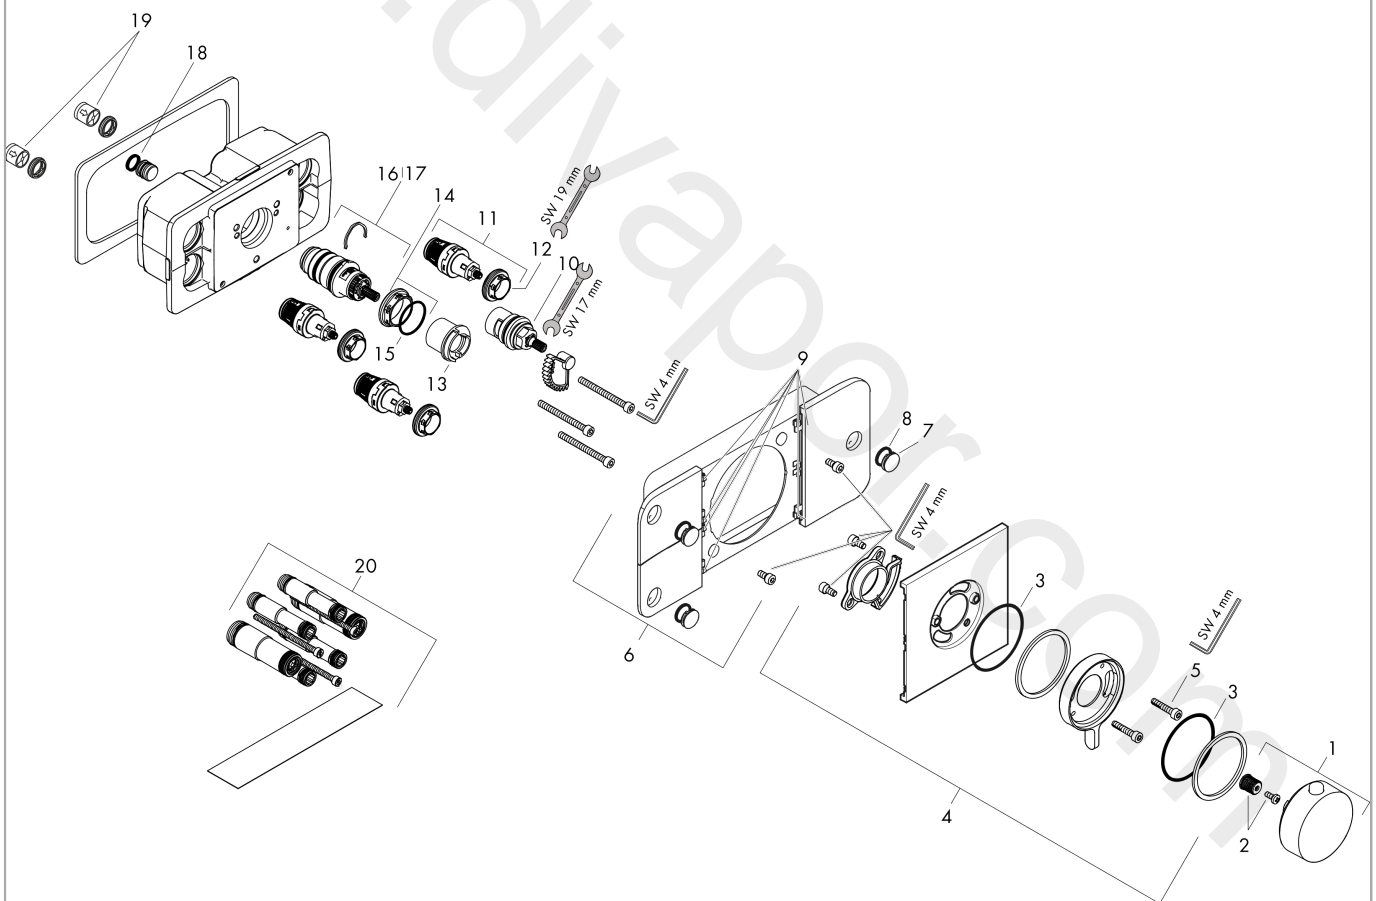

## product features

- 3 functions and 1 additional outlet
- thermostat cartridge, Start/stop valve to operate the functions
- Eco-Function: flow rate regulation via lever handle
- depending on volume flow and installation situation approx. 50% flow rate reduction
- comfortable turning on / off of consumers with large Select-paddle
- simultaneous use of several outlets
- maximum flow rate at 3 bar: 30 l/min
- flow rate per outlet: 24 l/min
- flow rate by simultaneous use of all outlets: 30 l/min
- min. operating pressure: 1 bar
- max. operating pressure: 5 bar
- safety stop at 40 °C
- temperature limitation adjustable
- the thermostat offers the possibility for thermal disinfection
- non-return valve
- Thermostat is delivered with buttons handshower, Rain large and Body spray
- connection type: basic set
- WRAS 2203012
- WRAS 2203012 - Approval letter

## Technology

**AXOR One**  
**Thermostatic module for concealed installation for 3 functions**  
 Finish: **Brushed Brass** Article Number: **45713950**

Product image

Scale drawing

Flowchart

**AXOR One**  
**Thermostatic module for concealed installation for 3 functions**  
 Finish: **Brushed Brass** Article Number: **45713950**

## Exploded Drawing

Year of production: >11/16

**AXOR One**  
**Thermostatic module for concealed installation for 3 functions**  
 Finish: **Brushed Brass** Article Number: **45713950**