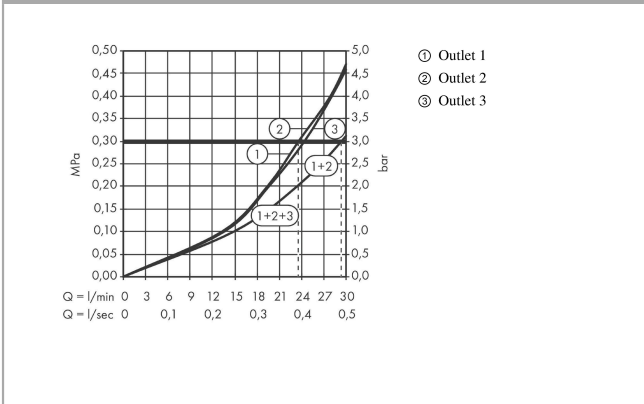

AXOR One
Thermostatic module for concealed installation for 3 functions
Finish: **Brushed Brass** Article Number: **45713950**