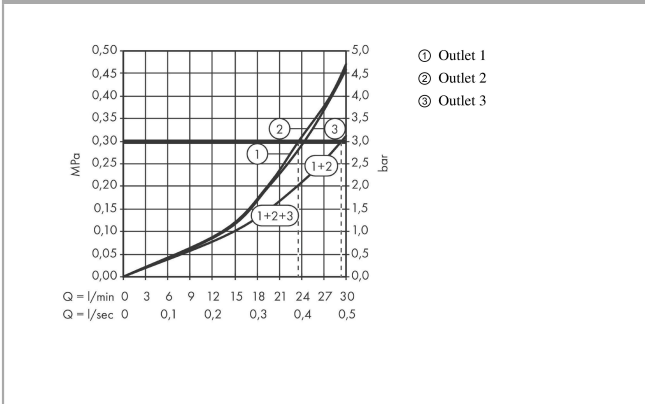

AXOR One
Thermostatic module for concealed installation for 3 functions
Finish: **Brushed Nickel** Article Number: **45713820**

Flowchart