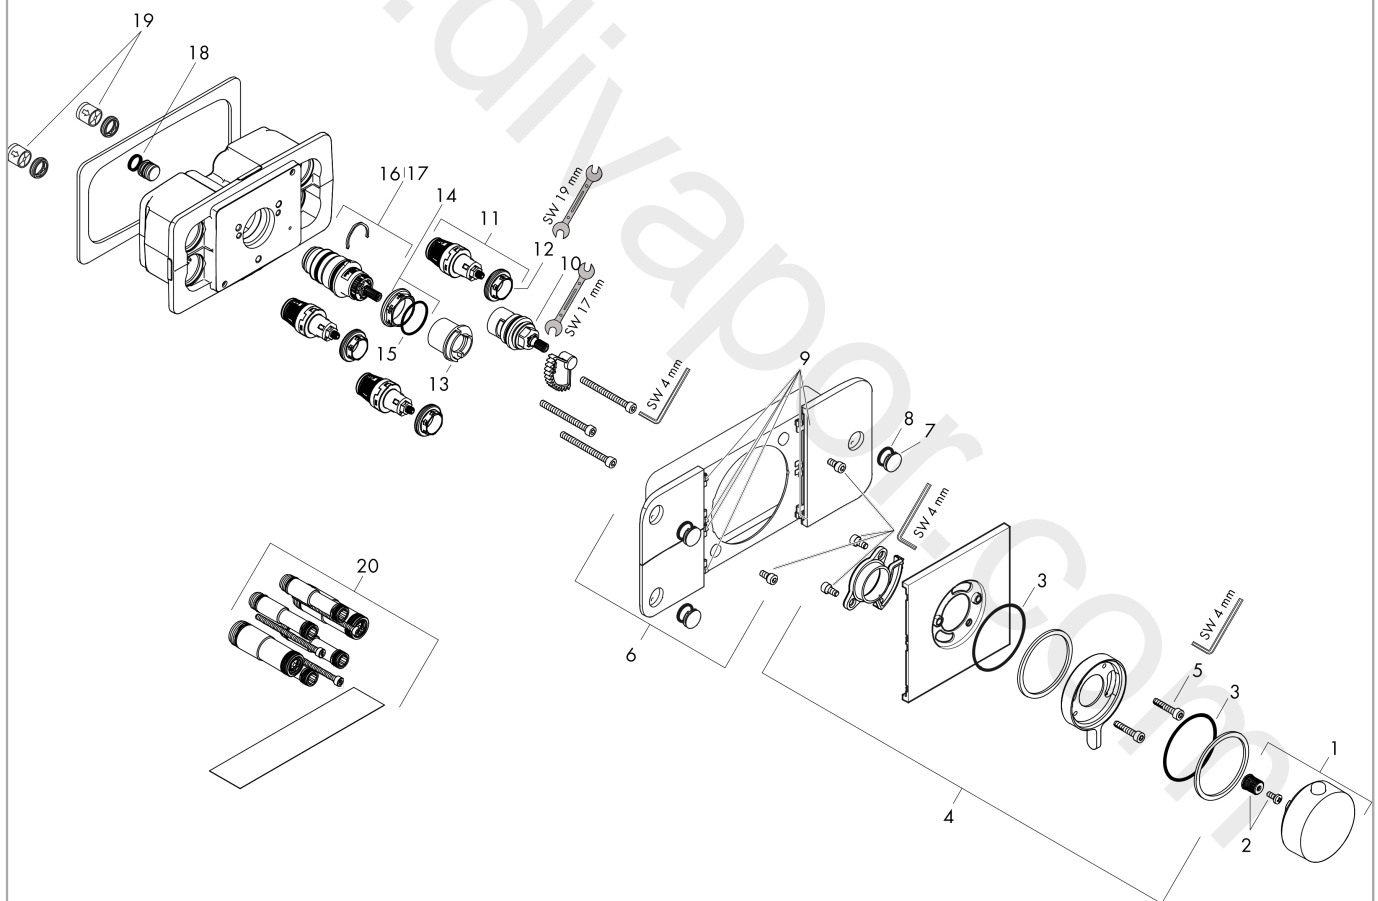

Flowchart

AXOR One
Thermostatic module for concealed installation for 3 functions
Finish: **Brushed Nickel** Article Number: **45713820**

Exploded Drawing

Year of production: >11/16

AXOR One
Thermostatic module for concealed installation for 3 functions
 Finish: **Brushed Nickel** Article Number: **45713820**

Spare part list

Year of production: >11/16

Pos.		Article Number	Price	PU
1	handle for thermostat	92600820	£ 205,50	1
2	handle fixing set	98932000	£ 16,10	1
3	O-ring 57x2	98210000	£ 3,30	1
4	escutcheon	92599820	£ 202,00	1
5	hexagon socket screw M5x25	97664000	£ 3,30	1
6	control panel	92613820	£ 660,00	1
7	set of symbols	92541830	£ 173,00	1
8	O-ring 13x2	98128000	£ 3,30	1
9	set of lever collars	93121000	£ 3,30	1
10	shut off unit	98536000	£ 79,00	1
11	shut off unit	95758000	£ 110,00	1
12	nut	98368000	£ 13,30	1
13	safety set	92614000	£ 35,00	1
14	nut	98913000	£ 20,50	1
15	O-ring 26x1,5	98390000	£ 3,30	1
16	thermostat cartridge	98282000	£ 110,00	1
17	cartridge for exchanged connections	92373000	£ 275,00	1
18	O-ring 11x2	98127000	£ 3,30	1
19	non return valve (pressure-resistant up to 2 MPa)	92594000	£ 16,10	1
a	extension 25 mm	45790000	£ 305,00	1
b	base body	45710180	£ 435,00	1