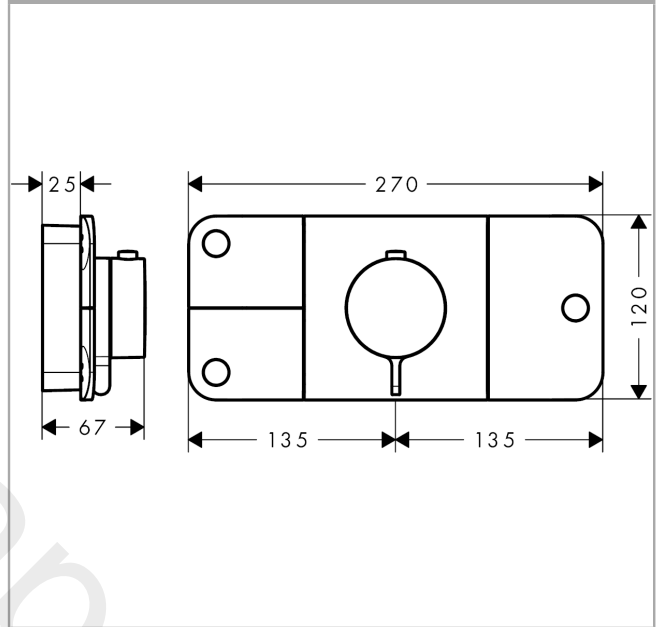

AXOR One
Thermostatic module for concealed installation for 3 functions
 Finish: **Brushed Nickel** Article Number: **45713820**

product features

- 3 functions and 1 additional outlet
- thermostat cartridge, Start/stop valve to operate the functions
- Eco-Function: flow rate regulation via lever handle
- depending on volume flow and installation situation approx. 50% flow rate reduction
- comfortable turning on / off of consumers with large Select-paddle
- simultaneous use of several outlets
- maximum flow rate at 3 bar: 30 l/min
- flow rate per outlet: 24 l/min
- flow rate by simultaneous use of all outlets: 30 l/min
- min. operating pressure: 1 bar
- max. operating pressure: 5 bar
- safety stop at 40 °C
- temperature limitation adjustable
- the thermostat offers the possibility for thermal disinfection
- non-return valve
- Thermostat is delivered with buttons handshower, Rain large and Body spray
- connection type: basic set
- WRAS 2203012
- WRAS 2203012 - Approval letter

Article Details

Price excl. VAT 1.775,00 £

Technology

AXOR One
Thermostatic module for concealed installation for 3 functions
 Finish: **Brushed Nickel** Article Number: **45713820**

Product image

Scale drawing

Flowchart

AXOR One
Thermostatic module for concealed installation for 3 functions
Finish: **Brushed Nickel** Article Number: **45713820**

Exploded Drawing

Year of production: >11/16

AXOR One
Thermostatic module for concealed installation for 3 functions
 Finish: **Brushed Nickel** Article Number: **45713820**