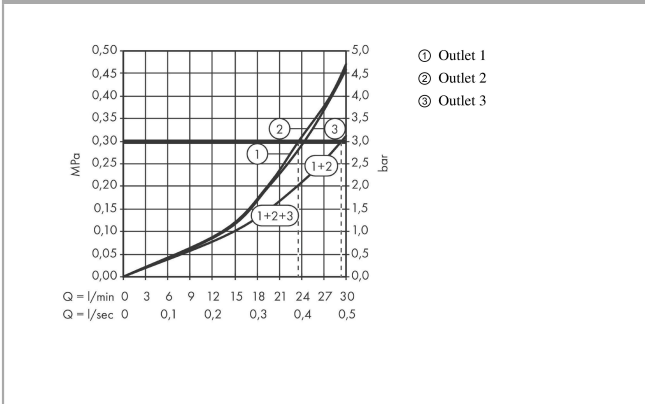

AXOR One
Thermostatic module for concealed installation for 3 functions
Finish: **Stainless Steel Optic** Article Number: **45713800**

Flowchart