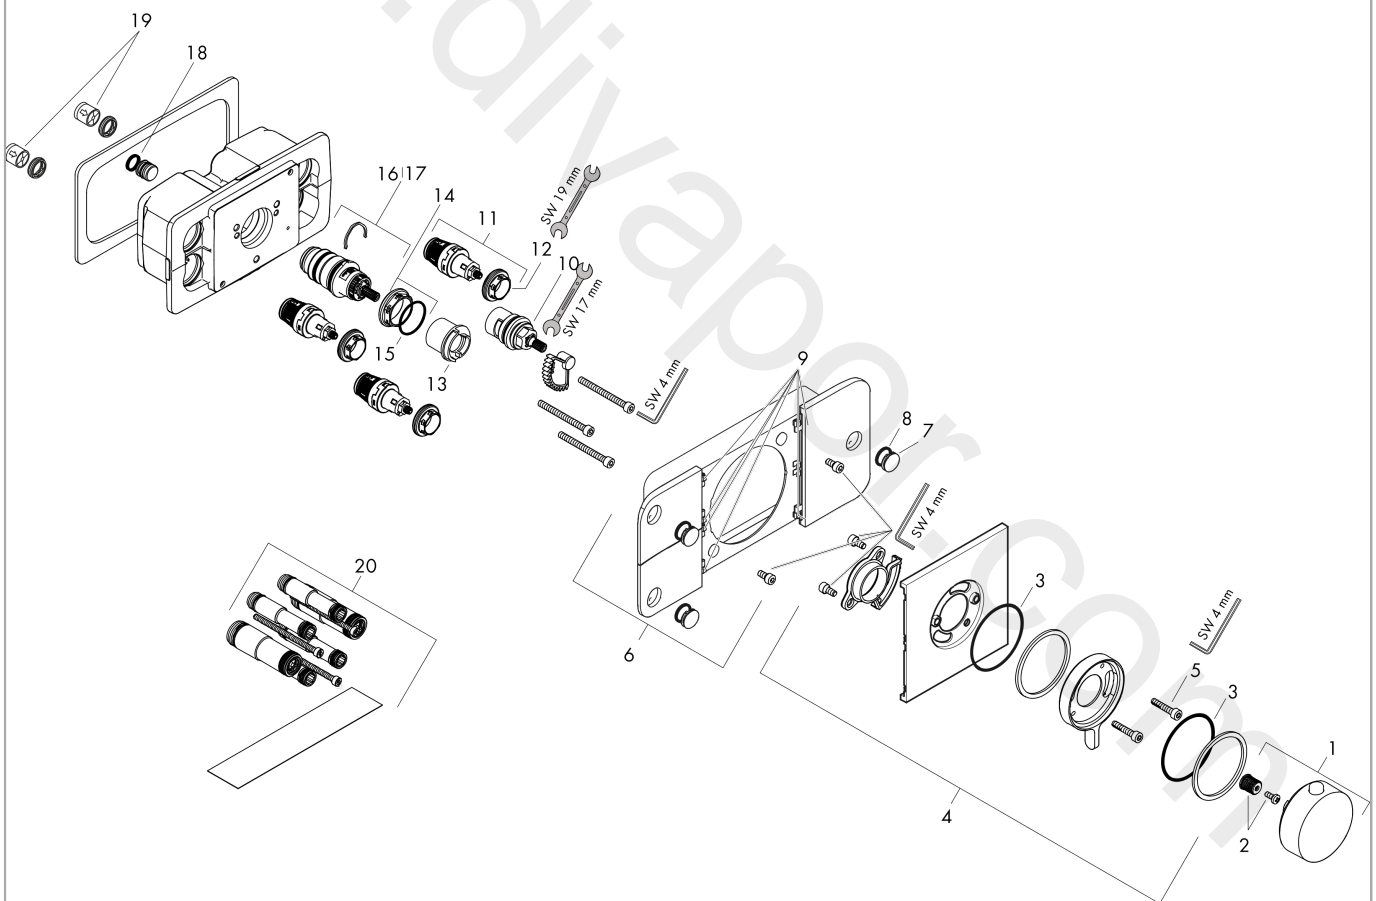

## product features

- 3 functions and 1 additional outlet
- thermostat cartridge, Start/stop valve to operate the functions
- Eco-Function: flow rate regulation via lever handle
- depending on volume flow and installation situation approx. 50% flow rate reduction
- comfortable turning on / off of consumers with large Select-paddle
- simultaneous use of several outlets
- maximum flow rate at 3 bar: 30 l/min
- flow rate per outlet: 24 l/min
- flow rate by simultaneous use of all outlets: 30 l/min
- min. operating pressure: 1 bar
- max. operating pressure: 5 bar
- safety stop at 40 °C
- temperature limitation adjustable
- the thermostat offers the possibility for thermal disinfection
- non-return valve
- Thermostat is delivered with buttons handshower, Rain large and Body spray
- connection type: basic set
- WRAS 2203012
- WRAS 2203012 - Approval letter

## Technology

**AXOR One**  
**Thermostatic module for concealed installation for 3 functions**  
 Finish: **Stainless Steel Optic** Article Number: **45713800**

Product image

Scale drawing

Flowchart

**AXOR One**  
**Thermostatic module for concealed installation for 3 functions**  
Finish: **Stainless Steel Optic** Article Number: **45713800**

## Exploded Drawing

Year of production: >11/16

**AXOR One**  
**Thermostatic module for concealed installation for 3 functions**  
 Finish: **Stainless Steel Optic** Article Number: **45713800**