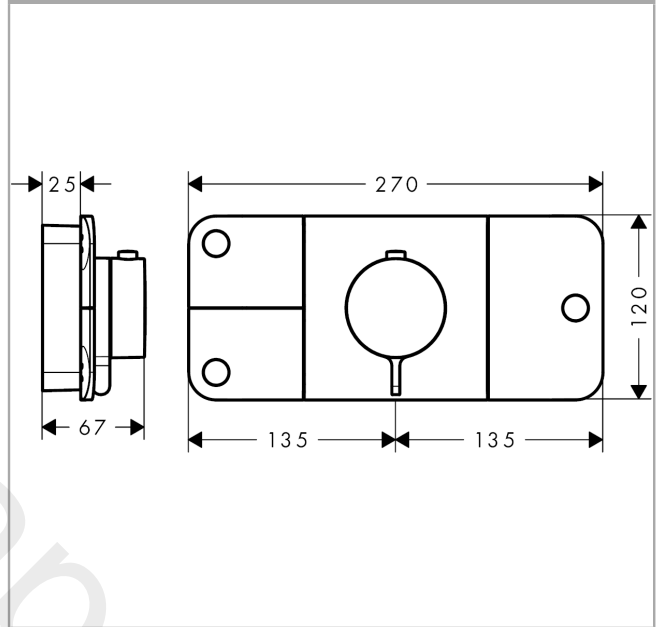

## product features

- 3 functions and 1 additional outlet
- thermostat cartridge, Start/stop valve to operate the functions
- Eco-Function: flow rate regulation via lever handle
- depending on volume flow and installation situation approx. 50% flow rate reduction
- comfortable turning on / off of consumers with large Select-paddle
- simultaneous use of several outlets
- maximum flow rate at 3 bar: 30 l/min
- flow rate per outlet: 24 l/min
- flow rate by simultaneous use of all outlets: 30 l/min
- min. operating pressure: 1 bar
- max. operating pressure: 5 bar
- safety stop at 40 °C
- temperature limitation adjustable
- the thermostat offers the possibility for thermal disinfection
- non-return valve
- Thermostat is delivered with buttons handshower, Rain large and Body spray
- connection type: basic set
- WRAS 2203012
- WRAS 2203012 - Approval letter

## Technology

**AXOR One**  
**Thermostatic module for concealed installation for 3 functions**  
 Finish: **Stainless Steel Optic** Article Number: **45713800**

Product image

Scale drawing

Flowchart

**AXOR One**  
**Thermostatic module for concealed installation for 3 functions**  
Finish: **Stainless Steel Optic** Article Number: **45713800**

## Exploded Drawing

Year of production: >11/16

**AXOR One**  
**Thermostatic module for concealed installation for 3 functions**  
 Finish: **Stainless Steel Optic** Article Number: **45713800**