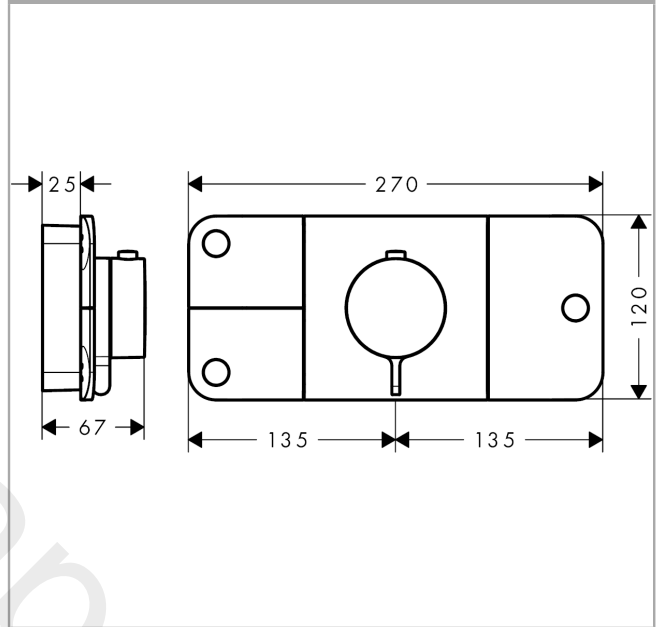

## product features

- 3 functions and 1 additional outlet
- thermostat cartridge, Start/stop valve to operate the functions
- Eco-Function: flow rate regulation via lever handle
- depending on volume flow and installation situation approx. 50% flow rate reduction
- comfortable turning on / off of consumers with large Select-paddle
- simultaneous use of several outlets
- maximum flow rate at 3 bar: 30 l/min
- flow rate per outlet: 24 l/min
- flow rate by simultaneous use of all outlets: 30 l/min
- min. operating pressure: 1 bar
- max. operating pressure: 5 bar
- safety stop at 40 °C
- temperature limitation adjustable
- the thermostat offers the possibility for thermal disinfection
- non-return valve
- Thermostat is delivered with buttons handshower, Rain large and Body spray
- connection type: basic set
- WRAS 2203012
- WRAS 2203012 - Approval letter

## Technology

**AXOR One**  
**Thermostatic module for concealed installation for 3 functions**  
 Finish: **Brushed Black Chrome** Article Number: **45713340**

Product image

Scale drawing

Flowchart

**AXOR One**  
**Thermostatic module for concealed installation for 3 functions**  
Finish: **Brushed Black Chrome** Article Number: **45713340**

## Exploded Drawing

Year of production: >11/16

**AXOR One**  
**Thermostatic module for concealed installation for 3 functions**  
 Finish: **Brushed Black Chrome** Article Number: **45713340**