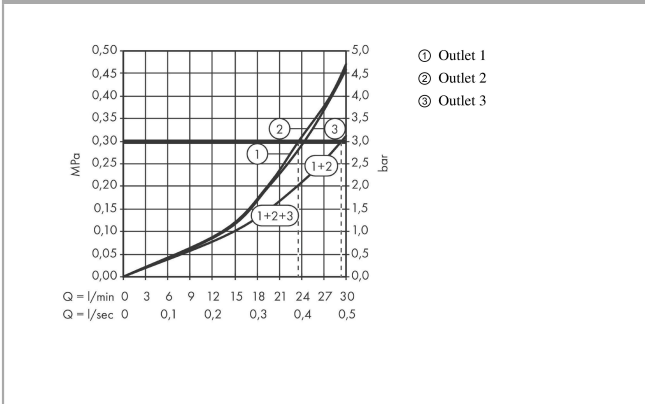

## Technology

**AXOR One**  
**Thermostatic module for concealed installation for 3 functions**  
 Finish: **Brushed Black Chrome** Article Number: **45713340**

Product image

Scale drawing

Flowchart

**AXOR One**  
**Thermostatic module for concealed installation for 3 functions**  
Finish: **Brushed Black Chrome** Article Number: **45713340**