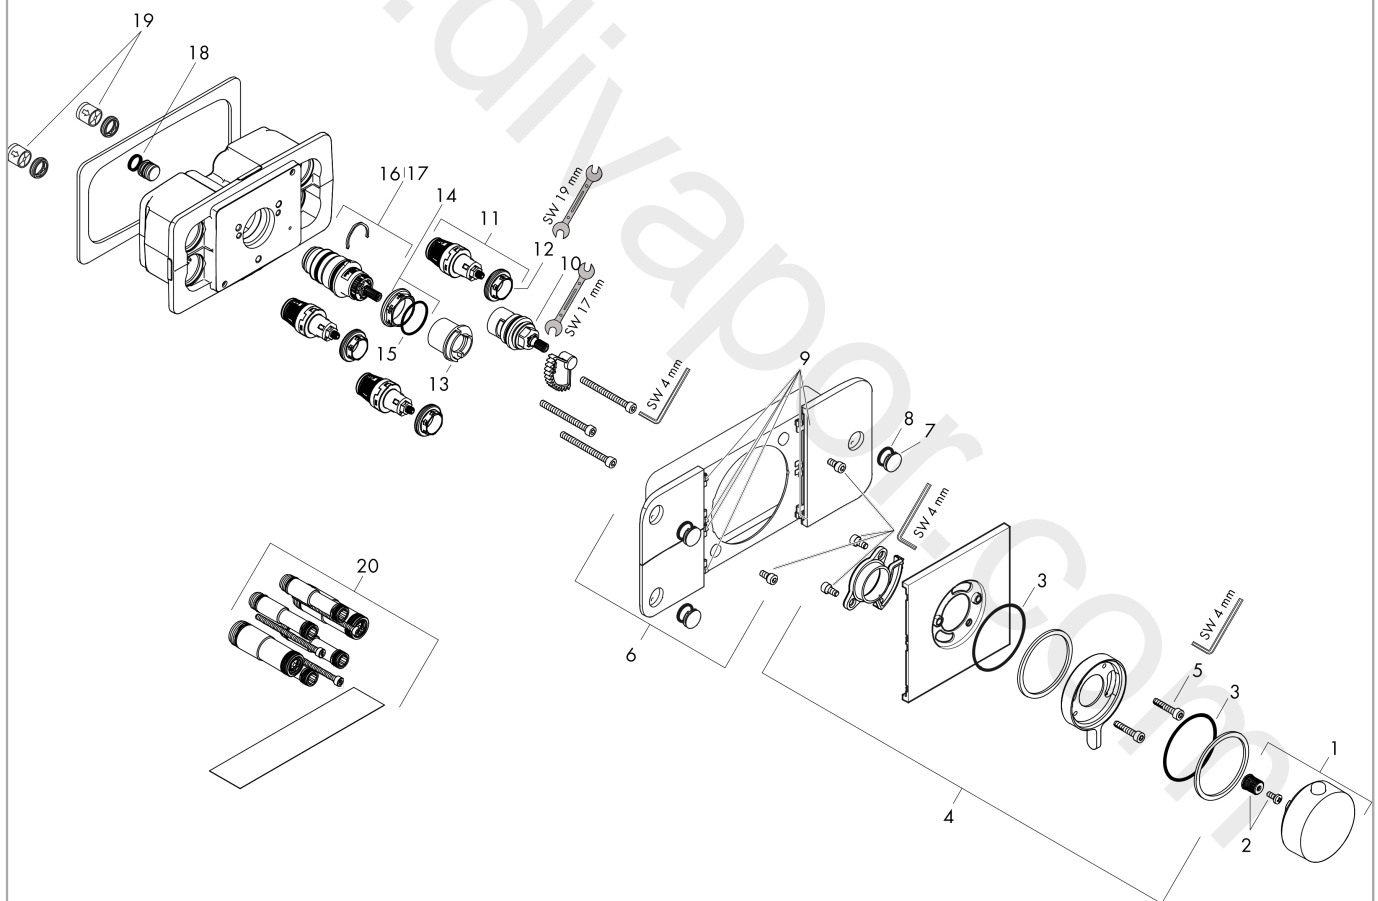

## product features

- 3 functions and 1 additional outlet
- thermostat cartridge, Start/stop valve to operate the functions
- Eco-Function: flow rate regulation via lever handle
- depending on volume flow and installation situation approx. 50% flow rate reduction
- comfortable turning on / off of consumers with large Select-paddle
- simultaneous use of several outlets
- maximum flow rate at 3 bar: 30 l/min
- flow rate per outlet: 24 l/min
- flow rate by simultaneous use of all outlets: 30 l/min
- min. operating pressure: 1 bar
- max. operating pressure: 5 bar
- safety stop at 40 °C
- temperature limitation adjustable
- the thermostat offers the possibility for thermal disinfection
- non-return valve
- Thermostat is delivered with buttons handshower, Rain large and Body spray
- connection type: basic set
- WRAS 2203012
- WRAS 2203012 - Approval letter

## Technology

**AXOR One**  
**Thermostatic module for concealed installation for 3 functions**  
 Finish: **Brushed Black Chrome** Article Number: **45713340**

Product image

Scale drawing

Flowchart

**AXOR One**  
**Thermostatic module for concealed installation for 3 functions**  
Finish: **Brushed Black Chrome** Article Number: **45713340**

## Exploded Drawing

Year of production: >11/16

**AXOR One**  
**Thermostatic module for concealed installation for 3 functions**  
 Finish: **Brushed Black Chrome** Article Number: **45713340**