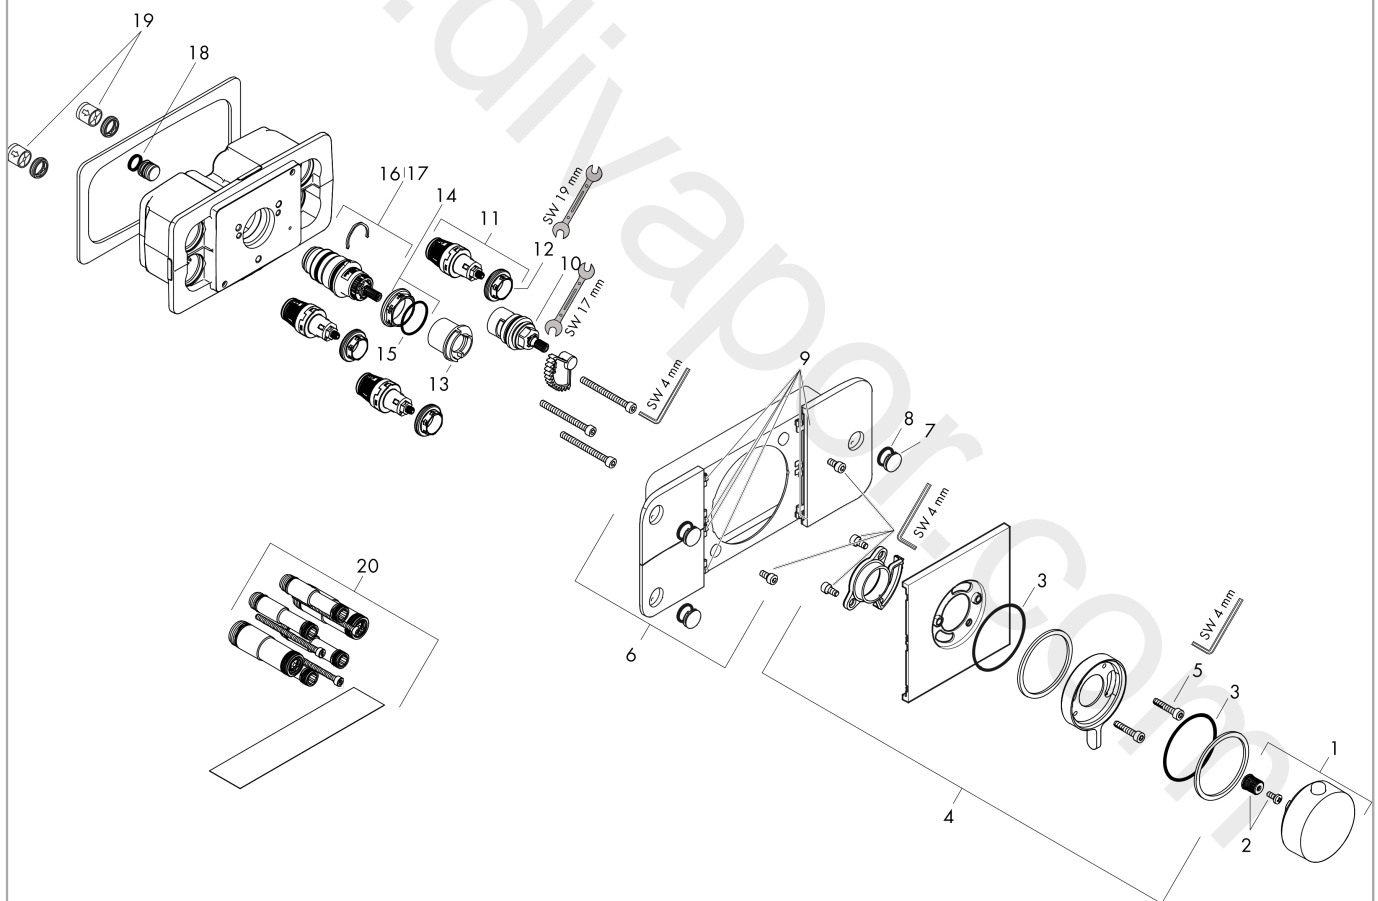

## product features

- 3 functions and 1 additional outlet
- thermostat cartridge, Start/stop valve to operate the functions
- Eco-Function: flow rate regulation via lever handle
- depending on volume flow and installation situation approx. 50% flow rate reduction
- comfortable turning on / off of consumers with large Select-paddle
- simultaneous use of several outlets
- maximum flow rate at 3 bar: 30 l/min
- flow rate per outlet: 24 l/min
- flow rate by simultaneous use of all outlets: 30 l/min
- min. operating pressure: 1 bar
- max. operating pressure: 5 bar
- safety stop at 40 °C
- temperature limitation adjustable
- the thermostat offers the possibility for thermal disinfection
- non-return valve
- Thermostat is delivered with buttons handshower, Rain large and Body spray
- connection type: basic set
- WRAS 2203012
- WRAS 2203012 - Approval letter

## Technology

**AXOR One**  
**Thermostatic module for concealed installation for 3 functions**  
 Finish: **Brushed Red Gold** Article Number: **45713310**

Product image

Scale drawing

Flowchart

**AXOR One**  
**Thermostatic module for concealed installation for 3 functions**  
Finish: **Brushed Red Gold** Article Number: **45713310**

## Exploded Drawing

Year of production: >11/16

**AXOR One**  
**Thermostatic module for concealed installation for 3 functions**  
 Finish: **Brushed Red Gold** Article Number: **45713310**