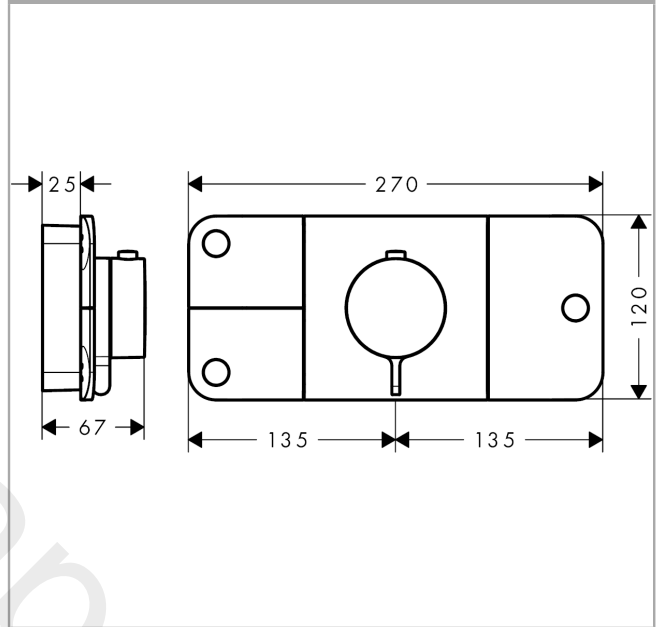

## product features

- 3 functions and 1 additional outlet
- thermostat cartridge, Start/stop valve to operate the functions
- Eco-Function: flow rate regulation via lever handle
- depending on volume flow and installation situation approx. 50% flow rate reduction
- comfortable turning on / off of consumers with large Select-paddle
- simultaneous use of several outlets
- maximum flow rate at 3 bar: 30 l/min
- flow rate per outlet: 24 l/min
- flow rate by simultaneous use of all outlets: 30 l/min
- min. operating pressure: 1 bar
- max. operating pressure: 5 bar
- safety stop at 40 °C
- temperature limitation adjustable
- the thermostat offers the possibility for thermal disinfection
- non-return valve
- Thermostat is delivered with buttons handshower, Rain large and Body spray
- connection type: basic set
- WRAS 2203012
- WRAS 2203012 - Approval letter

## Technology

**AXOR One**  
**Thermostatic module for concealed installation for 3 functions**  
 Finish: **Brushed Red Gold** Article Number: **45713310**

Product image

Scale drawing

Flowchart

**AXOR One**  
**Thermostatic module for concealed installation for 3 functions**  
Finish: **Brushed Red Gold** Article Number: **45713310**

## Exploded Drawing

Year of production: >11/16

**AXOR One**  
**Thermostatic module for concealed installation for 3 functions**  
 Finish: **Brushed Red Gold** Article Number: **45713310**