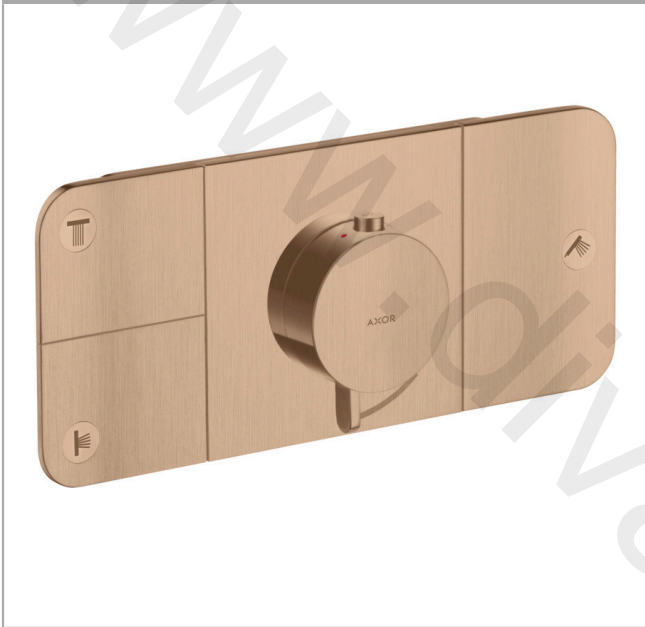

**AXOR One**  
**Thermostatic module for concealed installation for 3 functions**  
 Finish: **Brushed Red Gold** Article Number: **45713310**

## product features

- 3 functions and 1 additional outlet
- thermostat cartridge, Start/stop valve to operate the functions
- Eco-Function: flow rate regulation via lever handle
- depending on volume flow and installation situation approx. 50% flow rate reduction
- comfortable turning on / off of consumers with large Select-paddle
- simultaneous use of several outlets
- maximum flow rate at 3 bar: 30 l/min
- flow rate per outlet: 24 l/min
- flow rate by simultaneous use of all outlets: 30 l/min
- min. operating pressure: 1 bar
- max. operating pressure: 5 bar
- safety stop at 40 °C
- temperature limitation adjustable
- the thermostat offers the possibility for thermal disinfection
- non-return valve
- Thermostat is delivered with buttons handshower, Rain large and Body spray
- connection type: basic set
- WRAS 2203012
- WRAS 2203012 - Approval letter

## Technology

**AXOR One**  
**Thermostatic module for concealed installation for 3 functions**  
 Finish: **Brushed Red Gold** Article Number: **45713310**

Product image

Scale drawing

Flowchart

**AXOR One**  
**Thermostatic module for concealed installation for 3 functions**  
Finish: **Brushed Red Gold** Article Number: **45713310**

## Exploded Drawing

Year of production: >11/16

**AXOR One**  
**Thermostatic module for concealed installation for 3 functions**  
 Finish: **Brushed Red Gold** Article Number: **45713310**