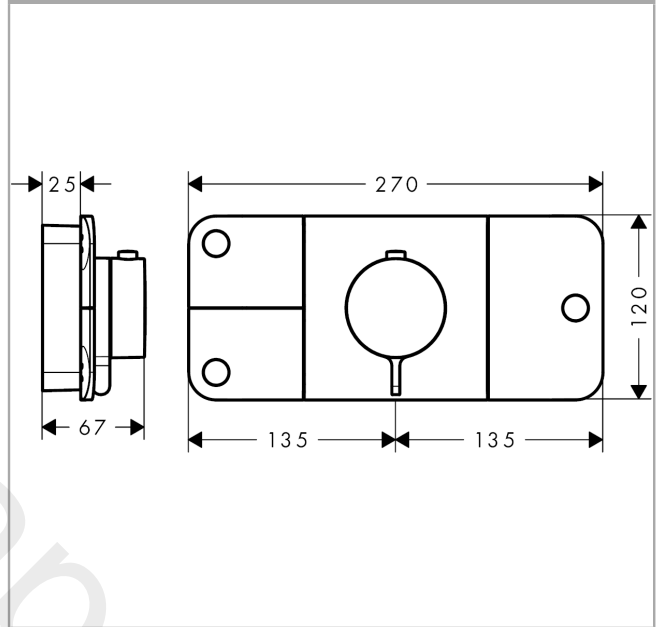

## product features

- 3 functions and 1 additional outlet
- thermostat cartridge, Start/stop valve to operate the functions
- Eco-Function: flow rate regulation via lever handle
- depending on volume flow and installation situation approx. 50% flow rate reduction
- comfortable turning on / off of consumers with large Select-paddle
- simultaneous use of several outlets
- maximum flow rate at 3 bar: 30 l/min
- flow rate per outlet: 24 l/min
- flow rate by simultaneous use of all outlets: 30 l/min
- min. operating pressure: 1 bar
- max. operating pressure: 5 bar
- safety stop at 40 °C
- temperature limitation adjustable
- the thermostat offers the possibility for thermal disinfection
- non-return valve
- Thermostat is delivered with buttons handshower, Rain large and Body spray
- connection type: basic set
- WRAS 2203012
- WRAS 2203012 - Approval letter

## Technology

**AXOR One**  
**Thermostatic module for concealed installation for 3 functions**  
 Finish: **Brushed Gold Optic** Article Number: **45713250**

Product image

Scale drawing

Flowchart

**AXOR One**  
**Thermostatic module for concealed installation for 3 functions**  
Finish: **Brushed Gold Optic** Article Number: **45713250**

## Exploded Drawing

Year of production: >11/16

**AXOR One**  
**Thermostatic module for concealed installation for 3 functions**  
 Finish: **Brushed Gold Optic** Article Number: **45713250**