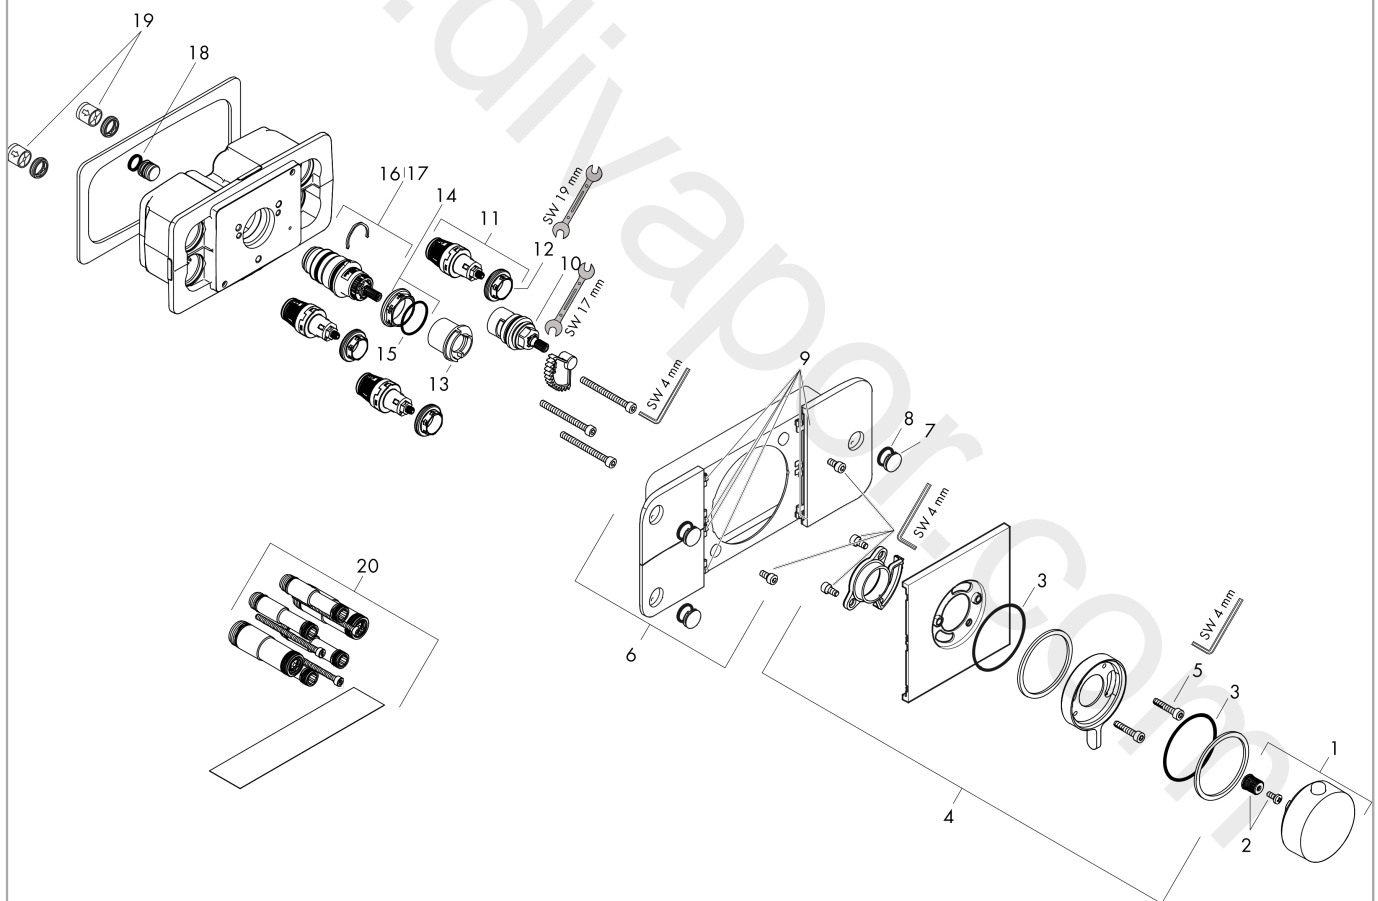

## product features

- 3 functions and 1 additional outlet
- thermostat cartridge, Start/stop valve to operate the functions
- Eco-Function: flow rate regulation via lever handle
- depending on volume flow and installation situation approx. 50% flow rate reduction
- comfortable turning on / off of consumers with large Select-paddle
- simultaneous use of several outlets
- maximum flow rate at 3 bar: 30 l/min
- flow rate per outlet: 24 l/min
- flow rate by simultaneous use of all outlets: 30 l/min
- min. operating pressure: 1 bar
- max. operating pressure: 5 bar
- safety stop at 40 °C
- temperature limitation adjustable
- the thermostat offers the possibility for thermal disinfection
- non-return valve
- Thermostat is delivered with buttons handshower, Rain large and Body spray
- connection type: basic set
- WRAS 2203012
- WRAS 2203012 - Approval letter

## Technology

**AXOR One**  
**Thermostatic module for concealed installation for 3 functions**  
 Finish: **Brushed Gold Optic** Article Number: **45713250**

Product image

Scale drawing

Flowchart

**AXOR One**  
**Thermostatic module for concealed installation for 3 functions**  
Finish: **Brushed Gold Optic** Article Number: **45713250**

## Exploded Drawing

Year of production: >11/16

**AXOR One**  
**Thermostatic module for concealed installation for 3 functions**  
 Finish: **Brushed Gold Optic** Article Number: **45713250**