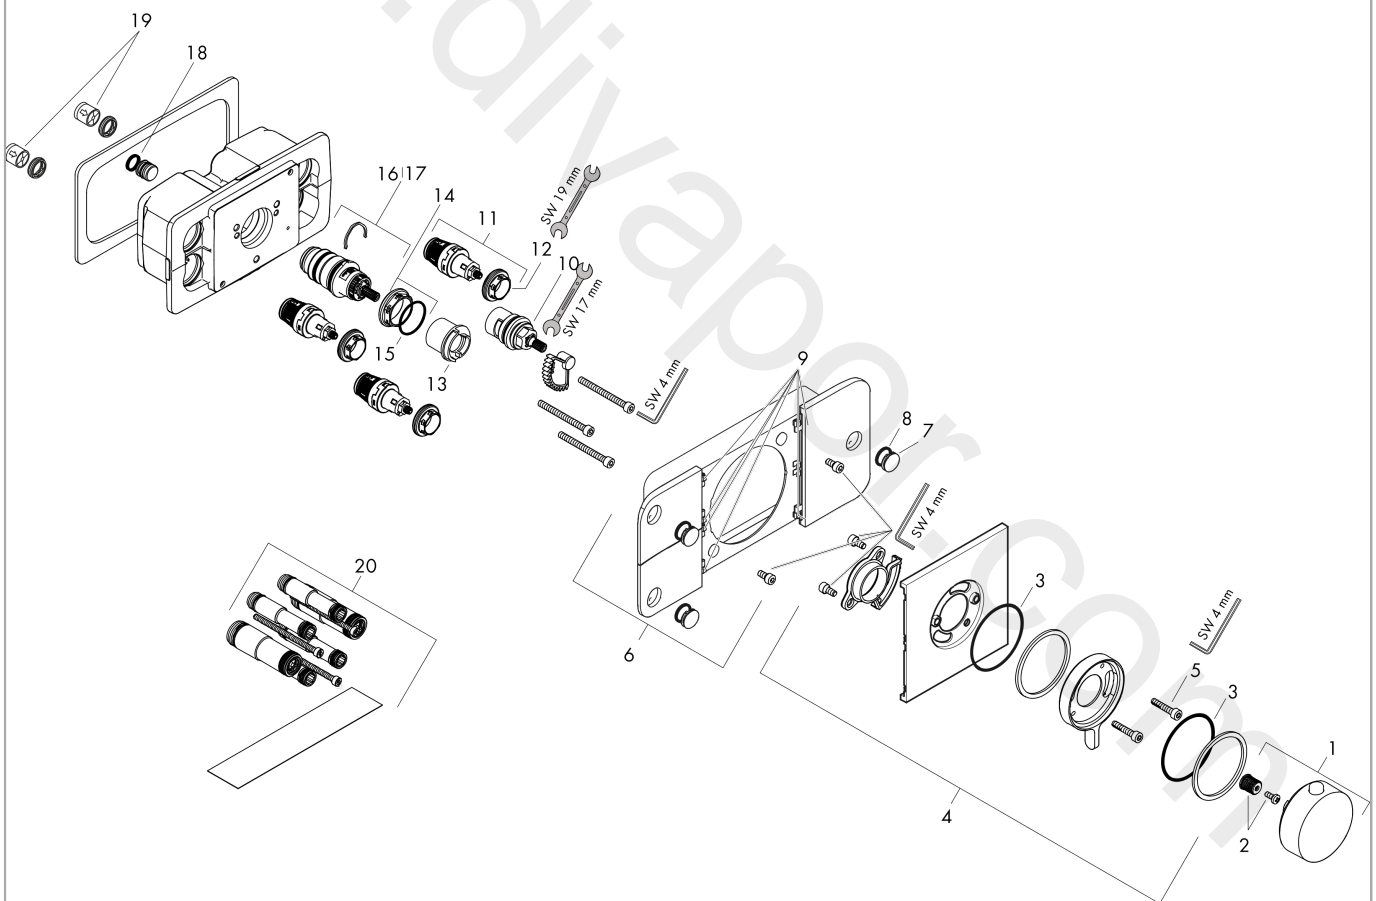

## product features

- 3 functions and 1 additional outlet
- thermostat cartridge, Start/stop valve to operate the functions
- Eco-Function: flow rate regulation via lever handle
- depending on volume flow and installation situation approx. 50% flow rate reduction
- comfortable turning on / off of consumers with large Select-paddle
- simultaneous use of several outlets
- maximum flow rate at 3 bar: 30 l/min
- flow rate per outlet: 24 l/min
- flow rate by simultaneous use of all outlets: 30 l/min
- min. operating pressure: 1 bar
- max. operating pressure: 5 bar
- safety stop at 40 °C
- temperature limitation adjustable
- the thermostat offers the possibility for thermal disinfection
- non-return valve
- Thermostat is delivered with buttons handshower, Rain large and Body spray
- connection type: basic set
- WRAS 2203012
- WRAS 2203012 - Approval letter

## Technology

**AXOR One**  
**Thermostatic module for concealed installation for 3 functions**  
 Finish: **Brushed Bronze** Article Number: **45713140**

Product image

Scale drawing

Flowchart

**AXOR One**  
**Thermostatic module for concealed installation for 3 functions**  
Finish: **Brushed Bronze** Article Number: **45713140**

## Exploded Drawing

Year of production: >11/16

**AXOR One**  
**Thermostatic module for concealed installation for 3 functions**  
 Finish: **Brushed Bronze** Article Number: **45713140**