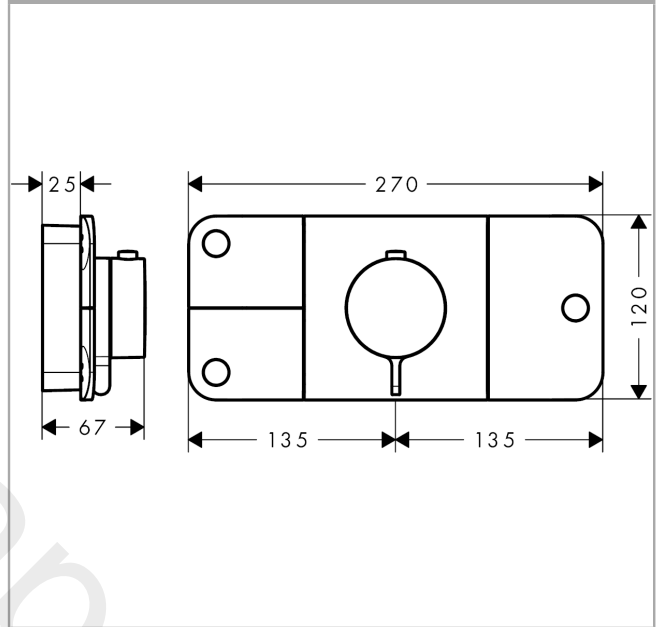

## product features

- 3 functions and 1 additional outlet
- thermostat cartridge, Start/stop valve to operate the functions
- Eco-Function: flow rate regulation via lever handle
- depending on volume flow and installation situation approx. 50% flow rate reduction
- comfortable turning on / off of consumers with large Select-paddle
- simultaneous use of several outlets
- maximum flow rate at 3 bar: 30 l/min
- flow rate per outlet: 24 l/min
- flow rate by simultaneous use of all outlets: 30 l/min
- min. operating pressure: 1 bar
- max. operating pressure: 5 bar
- safety stop at 40 °C
- temperature limitation adjustable
- the thermostat offers the possibility for thermal disinfection
- non-return valve
- Thermostat is delivered with buttons handshower, Rain large and Body spray
- connection type: basic set
- WRAS 2203012
- WRAS 2203012 - Approval letter

## Technology

**AXOR One**  
**Thermostatic module for concealed installation for 3 functions**  
 Finish: **Brushed Bronze** Article Number: **45713140**

Product image

Scale drawing

Flowchart

**AXOR One**  
**Thermostatic module for concealed installation for 3 functions**  
Finish: **Brushed Bronze** Article Number: **45713140**

## Exploded Drawing

Year of production: >11/16

**AXOR One**  
**Thermostatic module for concealed installation for 3 functions**  
 Finish: **Brushed Bronze** Article Number: **45713140**