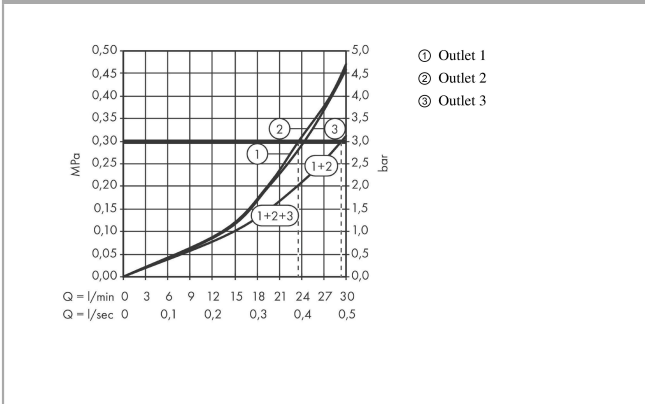

AXOR One
Thermostatic module for concealed installation for 3 functions
Finish: **Chrome** Article Number: **45713000**

Flowchart