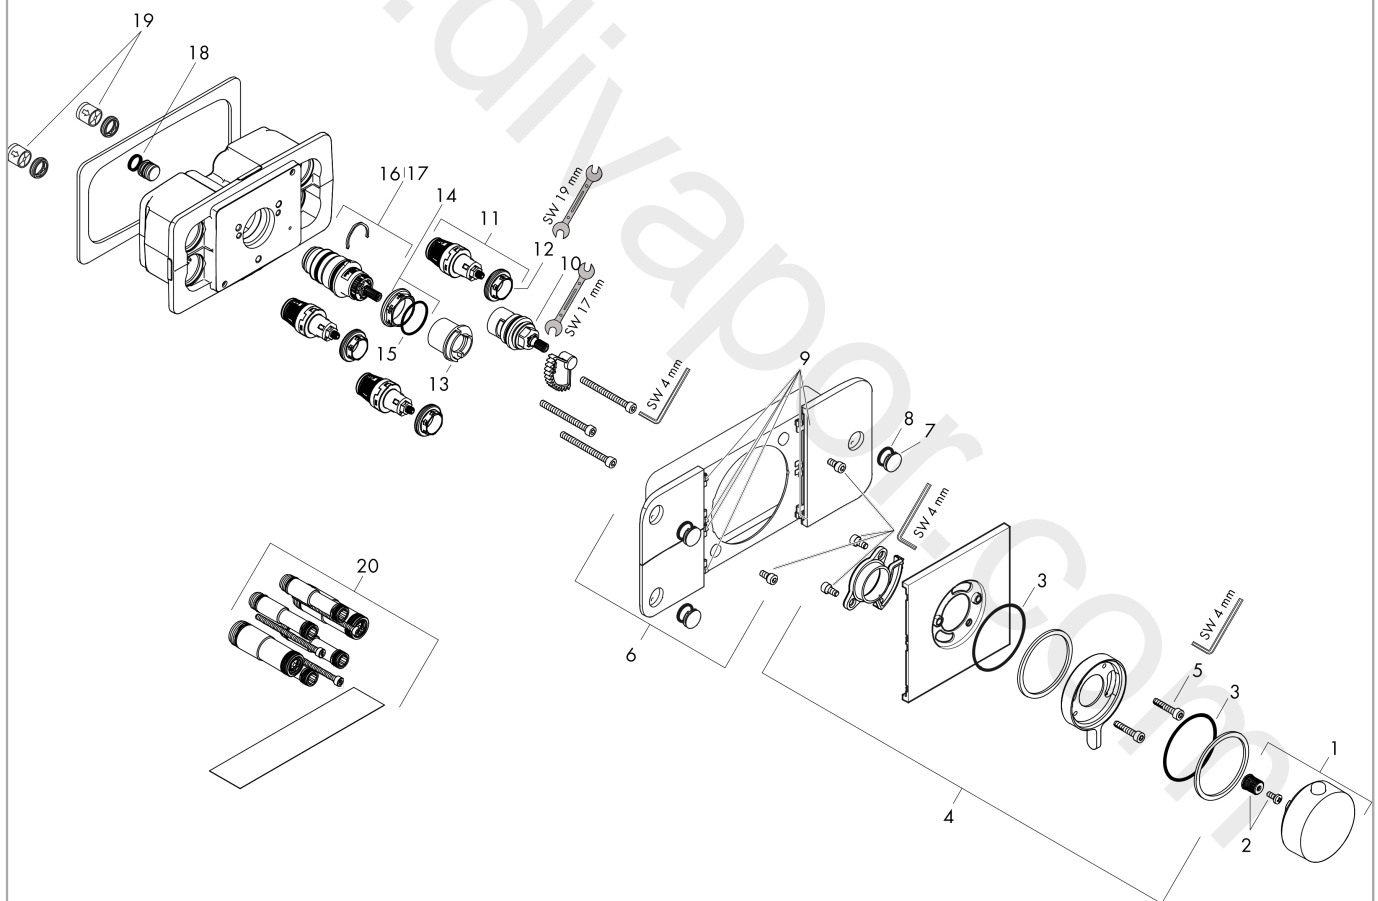

Product image

Scale drawing

Flowchart

AXOR One
Thermostatic module for concealed installation for 3 functions
Finish: **Chrome** Article Number: **45713000**

Exploded Drawing

Year of production: >10/15

AXOR One
Thermostatic module for concealed installation for 3 functions
 Finish: **Chrome** Article Number: **45713000**

Spare part list

Year of production: >10/15

Pos.		Article Number	Price	PU
1	handle for thermostat	92600000	£ 137,00	1
2	handle fixing set	98932000	£ 16,10	1
3	O-ring 57x2	98210000	£ 3,30	1
4	escutcheon	92599000	£ 137,00	1
5	hexagon socket screw M5x25	97664000	£ 3,30	1
6	control panel	92613000	£ 445,00	1
7	set of symbols	92541000	£ 110,00	1
8	O-ring 13x2	98128000	£ 3,30	1
9	set of lever collars	93121000	£ 3,30	1
10	shut off unit	98536000	£ 79,00	1
11	shut off unit	95758000	£ 110,00	1
12	nut	98368000	£ 13,30	1
13	safety set	92614000	£ 35,00	1
14	nut	98913000	£ 20,50	1
15	O-ring 26x1,5	98390000	£ 3,30	1
16	thermostat cartridge	98282000	£ 110,00	1
17	cartridge for exchanged connections	92373000	£ 275,00	1
18	O-ring 11x2	98127000	£ 3,30	1
19	non return valve (pressure-resistant up to 2 MPa)	92594000	£ 16,10	1
20	extension 25 mm	45790000	£ 305,00	1
a	base body	45710180	£ 435,00	1