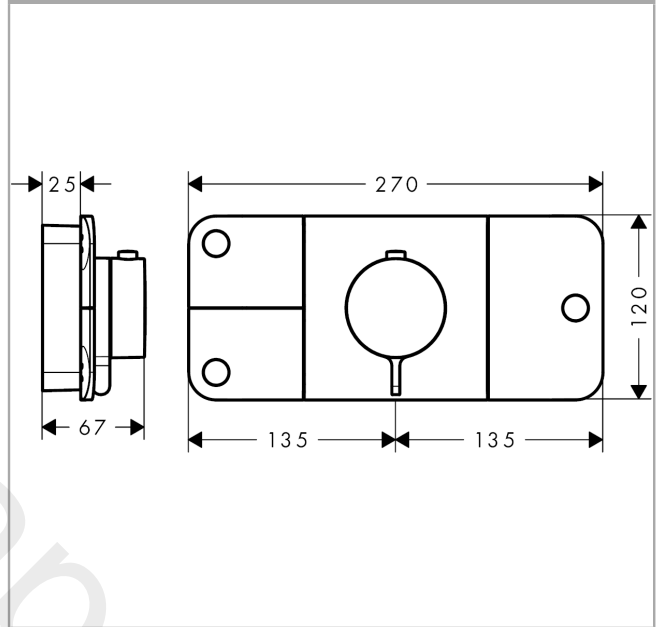

AXOR One
Thermostatic module for concealed installation for 3 functions
 Finish: **Chrome** Article Number: **45713000**

product features

- 3 functions and 1 additional outlet
- thermostat cartridge, Start/stop valve to operate the functions
- Eco-Function: flow rate regulation via lever handle
- depending on volume flow and installation situation approx. 50% flow rate reduction
- comfortable turning on / off of consumers with large Select-paddle
- simultaneous use of several outlets
- maximum flow rate at 3 bar: 30 l/min
- flow rate per outlet: 24 l/min
- flow rate by simultaneous use of all outlets: 30 l/min
- min. operating pressure: 1 bar
- max. operating pressure: 5 bar
- safety stop at 40 °C
- temperature limitation adjustable
- the thermostat offers the possibility for thermal disinfection
- non-return valve
- Thermostat is delivered with buttons handshower, Rain large and Body spray
- connection type: basic set
- WRAS 2203012
- WRAS 2203012 - Approval letter

Article Details

Price excl. VAT 1.183,33 £

Technology

Certificates / Sustainability

AXOR One
Thermostatic module for concealed installation for 3 functions
 Finish: **Chrome** Article Number: **45713000**

Product image

Scale drawing

Flowchart

AXOR One
Thermostatic module for concealed installation for 3 functions
Finish: **Chrome** Article Number: **45713000**

Exploded Drawing

Year of production: >10/15

AXOR One
Thermostatic module for concealed installation for 3 functions
 Finish: **Chrome** Article Number: **45713000**