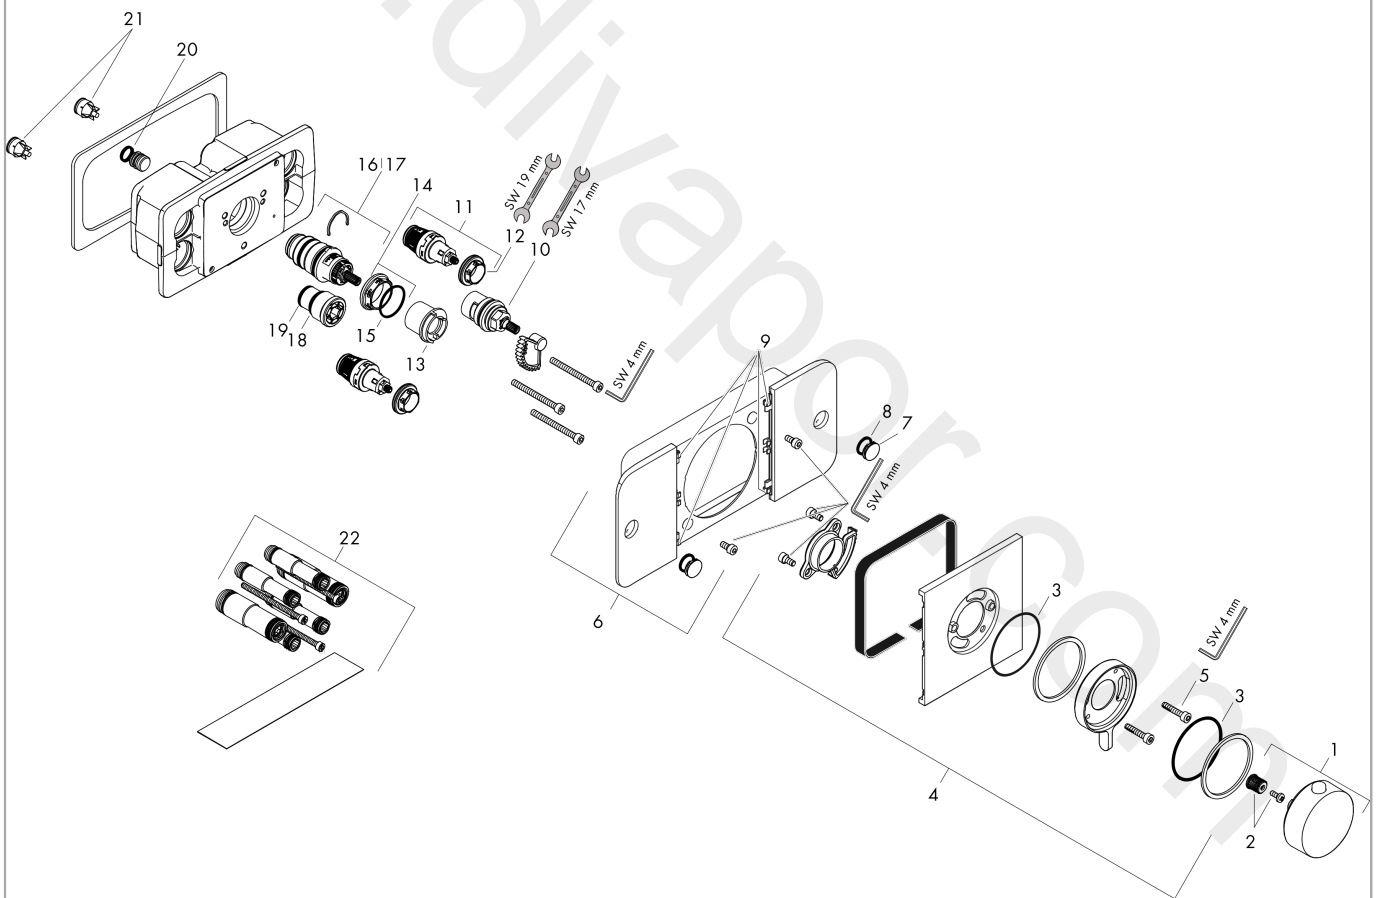

## product features

- 2 functions and 1 additional outlet
- thermostat cartridge, Start/stop valve to operate the functions
- Eco-Function: flow rate regulation via lever handle
- depending on volume flow and installation situation approx. 50% flow rate reduction
- comfortable turning on / off of consumers with large Select-paddle
- simultaneous use of several outlets
- maximum flow rate at 3 bar: 30 l/min
- flow rate per outlet: 24 l/min
- flow rate by simultaneous use of all outlets: 30 l/min
- min. operating pressure: 1 bar
- max. operating pressure: 5 bar
- safety stop at 40 °C
- temperature limitation adjustable
- the thermostat offers the possibility for thermal disinfection
- non-return valve
- thermostat is delivered with buttons hand shower and Rain large
- connection type: basic set
- WRAS 2203012
- WRAS 2203012 - Approval letter

## Technology

**AXOR One**  
**Thermostatic module for concealed installation for 2 functions**  
 Finish: **Brushed Brass** Article Number: **45712950**

Product image

Scale drawing

Flowchart

**AXOR One**  
**Thermostatic module for concealed installation for 2 functions**  
Finish: **Brushed Brass** Article Number: **45712950**

## Exploded Drawing

Year of production: >11/16

**AXOR One**  
**Thermostatic module for concealed installation for 2 functions**  
 Finish: **Brushed Brass** Article Number: **45712950**