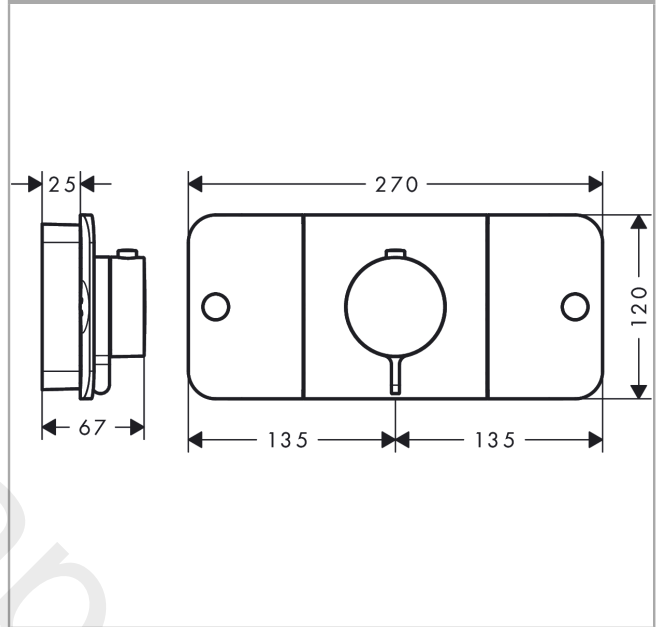

## Technology

**AXOR One**  
**Thermostatic module for concealed installation for 2 functions**  
 Finish: **Brushed Brass** Article Number: **45712950**

Product image

Scale drawing

Flowchart

**AXOR One**  
**Thermostatic module for concealed installation for 2 functions**  
Finish: **Brushed Brass** Article Number: **45712950**

## Exploded Drawing

Year of production: >11/16

**AXOR One**  
**Thermostatic module for concealed installation for 2 functions**  
 Finish: **Brushed Brass** Article Number: **45712950**

## Spare part list

Year of production: >11/16

Pos.		Article Number	Price	PU
1	handle for thermostat	92600950	£ 202,00	1
2	handle fixing set	98932000	£ 16,10	1
3	O-ring 57x2	98210000	£ 3,30	1
4	escutcheon	92599950	£ 202,00	1
5	hexagon socket screw M5x25	97664000	£ 3,30	1
6	control panel	92612950	£ 667,50	1
7	set of symbols	92541930	£ 163,00	1
8	O-ring 13x2	98128000	£ 3,30	1
9	shut off unit	98536000	£ 79,00	1
10	shut off unit	95758000	£ 110,00	1
11	nut	98368000	£ 13,30	1
12	safety set	92614000	£ 35,00	1
13	nut	98913000	£ 20,50	1
14	O-ring 26x1,5	98390000	£ 3,30	1
15	thermostat cartridge	98282000	£ 110,00	1
16	cartridge for exchanged connections	92373000	£ 275,00	1
17	O-ring 21x1,5	98219000	£ 3,30	1
18	O-ring 17x1,5	98137000	£ 3,30	1
19	O-ring 11x2	98127000	£ 3,30	1
20	non return valve (pressure-resistant up to 2 MPa)	92594000	£ 16,10	1
21	extension 25 mm	45790000	£ 305,00	1
a	base body	45710180	£ 435,00	1