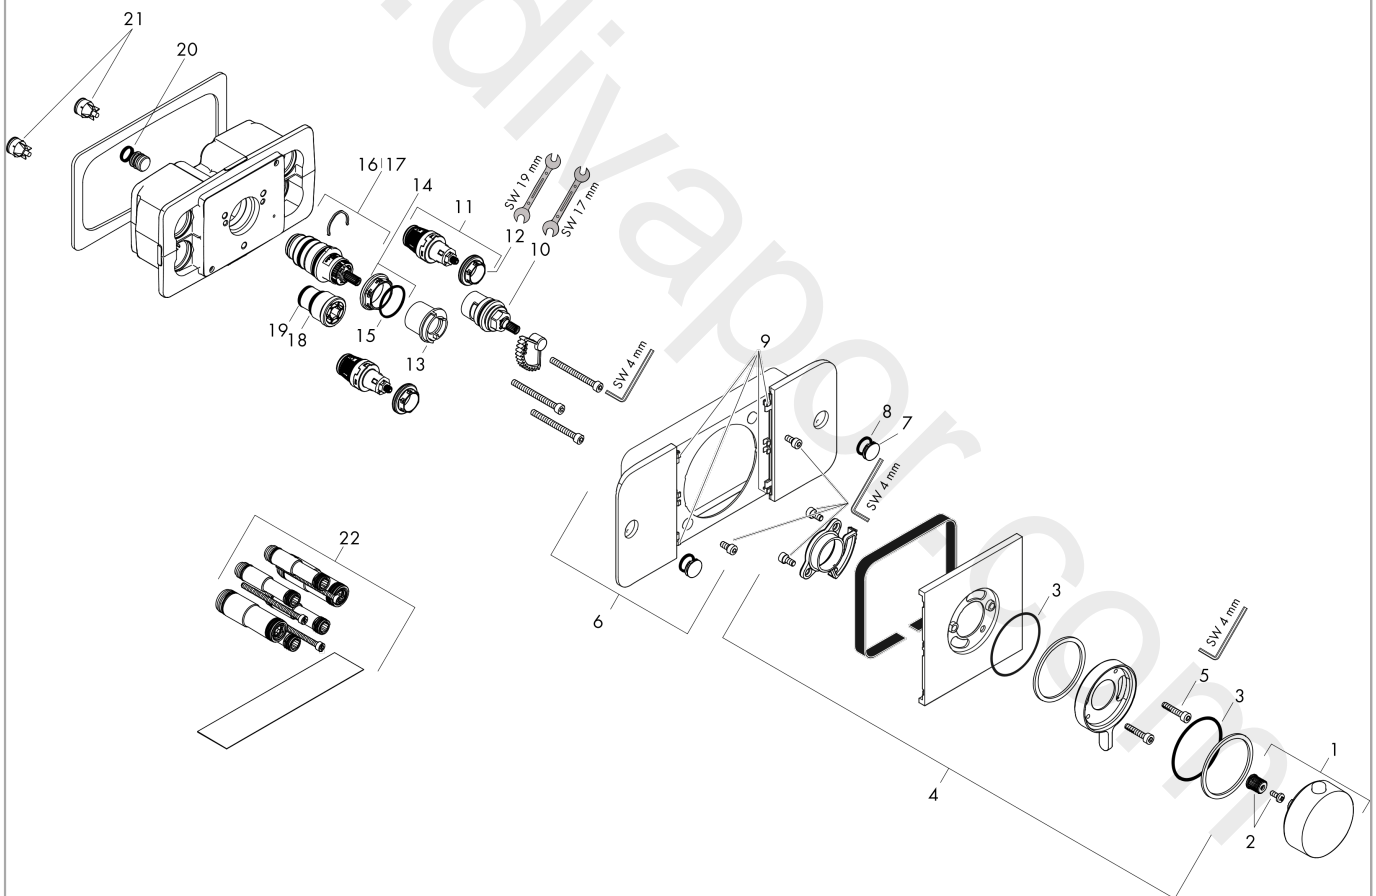

Flowchart

AXOR One
Thermostatic module for concealed installation for 2 functions
Finish: **Stainless Steel Optic** Article Number: **45712800**

Exploded Drawing

Year of production: >11/16

AXOR One
Thermostatic module for concealed installation for 2 functions
 Finish: **Stainless Steel Optic** Article Number: **45712800**

Spare part list

Year of production: >11/16

Pos.		Article Number	Price	PU
1	handle for thermostat	92600800	£ 202,00	1
2	handle fixing set	98932000	£ 16,10	1
3	O-ring 57x2	98210000	£ 3,30	1
4	escutcheon	92599800	£ 202,00	1
5	hexagon socket screw M5x25	97664000	£ 3,30	1
6	control panel	92612800	£ 660,00	1
7	set of symbols	92541830	£ 173,00	1
8	O-ring 13x2	98128000	£ 3,30	1
9	set of lever collars	93121000	£ 3,30	1
10	shut off unit	98536000	£ 79,00	1
11	shut off unit	95758000	£ 110,00	1
12	nut	98368000	£ 13,30	1
13	safety set	92614000	£ 35,00	1
14	nut	98913000	£ 20,50	1
15	O-ring 26x1,5	98390000	£ 3,30	1
16	thermostat cartridge	98282000	£ 110,00	1
17	cartridge for exchanged connections	92373000	£ 275,00	1
18	O-ring 21x1,5	98219000	£ 3,30	1
19	O-ring 17x1,5	98137000	£ 3,30	1
20	O-ring 11x2	98127000	£ 3,30	1
21	non return valve (pressure-resistant up to 2 MPa)	92594000	£ 16,10	1
22	extension 25 mm	45790000	£ 305,00	1
a	base body	45710180	£ 435,00	1