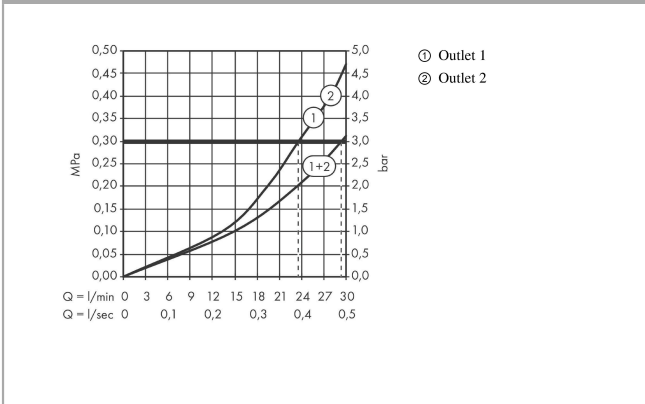

AXOR One
Thermostatic module for concealed installation for 2 functions
Finish: **Stainless Steel Optic** Article Number: **45712800**

Flowchart