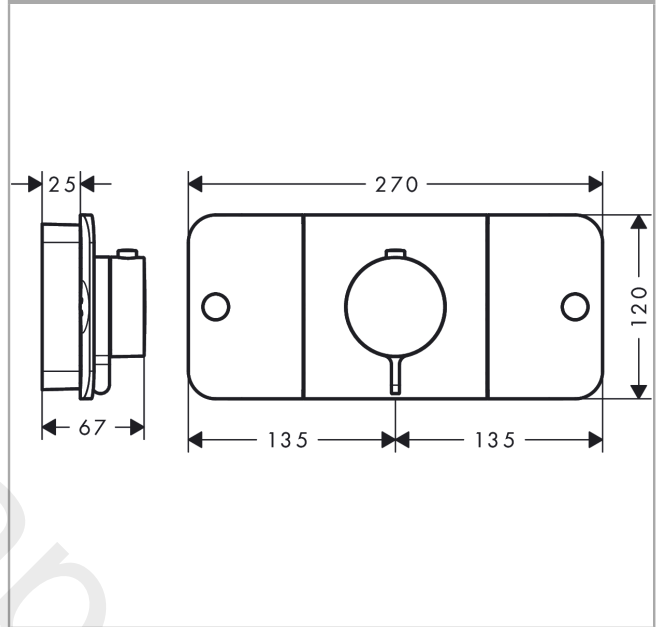

AXOR One
Thermostatic module for concealed installation for 2 functions
 Finish: **Stainless Steel Optic** Article Number: **45712800**

product features

- 2 functions and 1 additional outlet
- thermostat cartridge, Start/stop valve to operate the functions
- Eco-Function: flow rate regulation via lever handle
- depending on volume flow and installation situation approx. 50% flow rate reduction
- comfortable turning on / off of consumers with large Select-paddle
- simultaneous use of several outlets
- maximum flow rate at 3 bar: 30 l/min
- flow rate per outlet: 24 l/min
- flow rate by simultaneous use of all outlets: 30 l/min
- min. operating pressure: 1 bar
- max. operating pressure: 5 bar
- safety stop at 40 °C
- temperature limitation adjustable
- the thermostat offers the possibility for thermal disinfection
- non-return valve
- thermostat is delivered with buttons hand shower and Rain large
- connection type: basic set
- WRAS 2203012
- WRAS 2203012 - Approval letter

Article Details

Price excl. VAT 1.375,00 £

Technology

AXOR One
Thermostatic module for concealed installation for 2 functions
 Finish: **Stainless Steel Optic** Article Number: **45712800**

Product image

Scale drawing

Flowchart

AXOR One
Thermostatic module for concealed installation for 2 functions
Finish: **Stainless Steel Optic** Article Number: **45712800**

Exploded Drawing

Year of production: >11/16

AXOR One
Thermostatic module for concealed installation for 2 functions
 Finish: **Stainless Steel Optic** Article Number: **45712800**