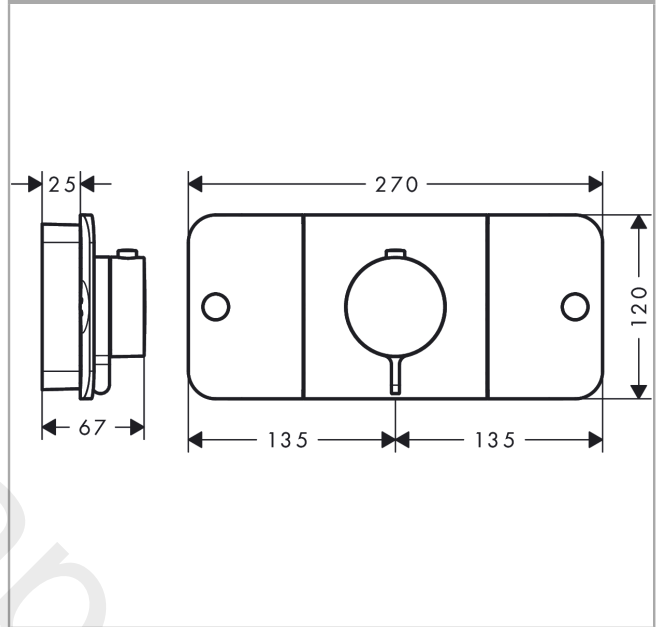

## Technology

**AXOR One**  
**Thermostatic module for concealed installation for 2 functions**  
 Finish: **Brushed Black Chrome**    Article Number: **45712340**

Product image

Scale drawing

Flowchart

**AXOR One**  
**Thermostatic module for concealed installation for 2 functions**  
 Finish: **Brushed Black Chrome**    Article Number: **45712340**

## Exploded Drawing

Year of production: >11/16

**AXOR One**  
**Thermostatic module for concealed installation for 2 functions**  
 Finish: **Brushed Black Chrome** Article Number: **45712340**

## Spare part list

Year of production: >11/16

Pos.		Article Number	Price	PU
1	handle for thermostat	92600340	£ 202,00	1
2	handle fixing set	98932000	£ 16,10	1
3	O-ring 57x2	98210000	£ 3,30	1
4	escutcheon	92599340	£ 202,00	1
5	hexagon socket screw M5x25	97664000	£ 3,30	1
6	control panel	92612340	£ 660,00	1
7	set of symbols	92541330	£ 163,00	1
8	O-ring 13x2	98128000	£ 3,30	1
9	set of lever collars	93121000	£ 3,30	1
10	shut off unit	98536000	£ 79,00	1
11	shut off unit	95758000	£ 110,00	1
12	nut	98368000	£ 13,30	1
13	safety set	92614000	£ 35,00	1
14	nut	98913000	£ 20,50	1
15	O-ring 26x1,5	98390000	£ 3,30	1
16	thermostat cartridge	98282000	£ 110,00	1
17	cartridge for exchanged connections	92373000	£ 275,00	1
18	O-ring 21x1,5	98219000	£ 3,30	1
19	O-ring 17x1,5	98137000	£ 3,30	1
20	O-ring 11x2	98127000	£ 3,30	1
21	non return valve (pressure-resistant up to 2 MPa)	92594000	£ 16,10	1
22	extension 25 mm	45790000	£ 305,00	1
a	base body	45710180	£ 435,00	1