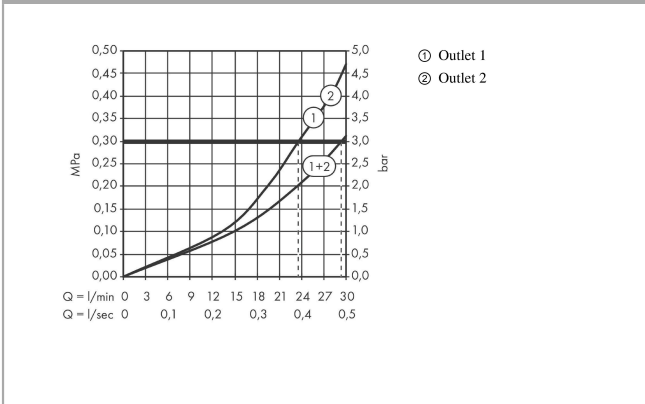

AXOR One
Thermostatic module for concealed installation for 2 functions
Finish: **Brushed Black Chrome**   Article Number: **45712340**

Flowchart