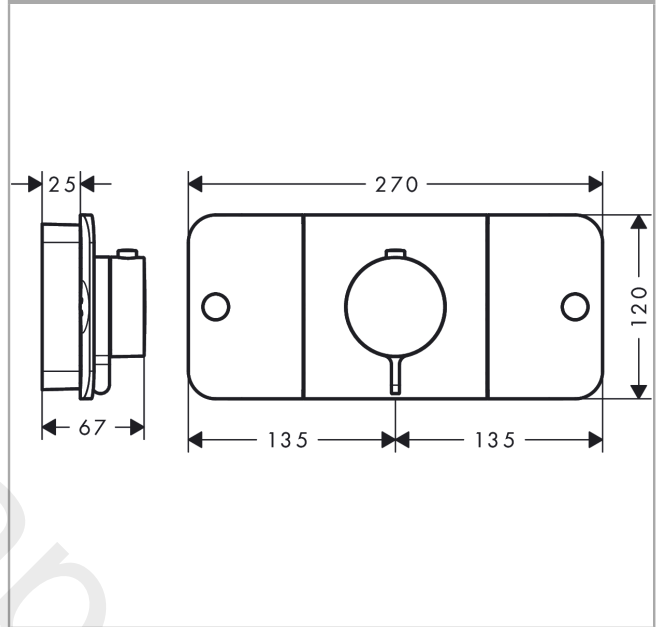

AXOR One
Thermostatic module for concealed installation for 2 functions
 Finish: **Polished Black Chrome** Article Number: **45712330**

product features

- 2 functions and 1 additional outlet
- thermostat cartridge, Start/stop valve to operate the functions
- Eco-Function: flow rate regulation via lever handle
- depending on volume flow and installation situation approx. 50% flow rate reduction
- comfortable turning on / off of consumers with large Select-paddle
- simultaneous use of several outlets
- maximum flow rate at 3 bar: 30 l/min
- flow rate per outlet: 24 l/min
- flow rate by simultaneous use of all outlets: 30 l/min
- min. operating pressure: 1 bar
- max. operating pressure: 5 bar
- safety stop at 40 °C
- temperature limitation adjustable
- the thermostat offers the possibility for thermal disinfection
- non-return valve
- thermostat is delivered with buttons hand shower and Rain large
- connection type: basic set
- WRAS 2203012
- WRAS 2203012 - Approval letter

Article Details

Price excl. VAT 1.375,00 £

Technology

AXOR One
Thermostatic module for concealed installation for 2 functions
 Finish: **Polished Black Chrome** Article Number: **45712330**

Product image

Scale drawing

Flowchart

AXOR One
Thermostatic module for concealed installation for 2 functions
Finish: **Polished Black Chrome** Article Number: **45712330**

Exploded Drawing

Year of production: >11/16

AXOR One
Thermostatic module for concealed installation for 2 functions
 Finish: **Polished Black Chrome** Article Number: **45712330**