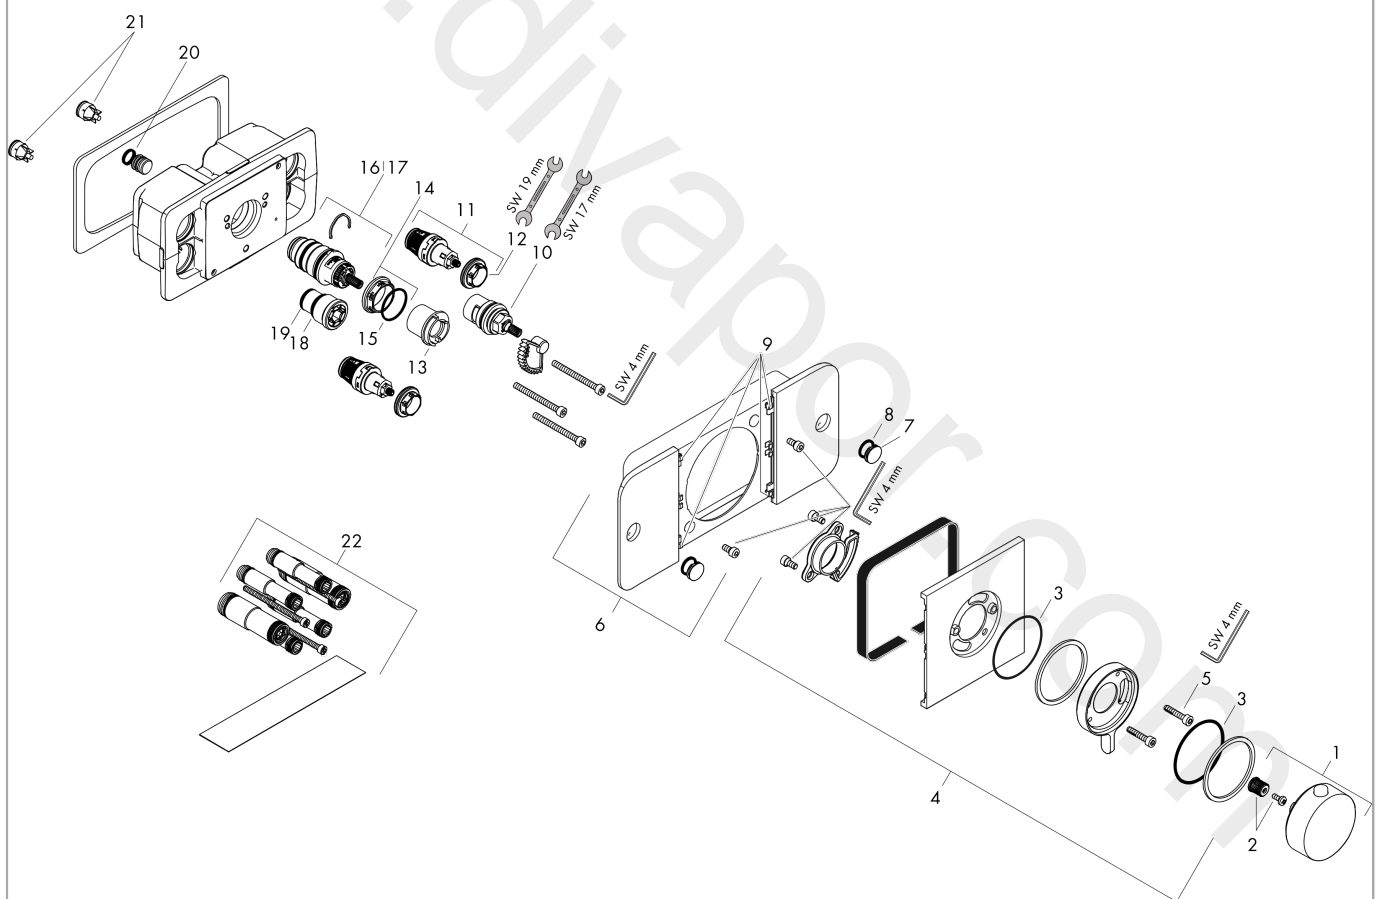

Flowchart

AXOR One
Thermostatic module for concealed installation for 2 functions
Finish: **Polished Black Chrome** Article Number: **45712330**

Exploded Drawing

Year of production: >11/16

AXOR One
Thermostatic module for concealed installation for 2 functions
 Finish: **Polished Black Chrome** Article Number: **45712330**

Spare part list

Year of production: >11/16

Pos.		Article Number	Price	PU
1	handle for thermostat	92600330	£ 205,50	1
2	handle fixing set	98932000	£ 16,10	1
3	O-ring 57x2	98210000	£ 3,30	1
4	escutcheon	92599330	£ 205,50	1
5	hexagon socket screw M5x25	97664000	£ 3,30	1
6	control panel	92612330	£ 660,00	1
7	set of symbols	92541330	£ 163,00	1
8	O-ring 13x2	98128000	£ 3,30	1
9	set of lever collars	93121000	£ 3,30	1
10	shut off unit	98536000	£ 79,00	1
11	shut off unit	95758000	£ 110,00	1
12	nut	98368000	£ 13,30	1
13	safety set	92614000	£ 35,00	1
14	nut	98913000	£ 20,50	1
15	O-ring 26x1,5	98390000	£ 3,30	1
16	thermostat cartridge	98282000	£ 110,00	1
17	cartridge for exchanged connections	92373000	£ 275,00	1
18	O-ring 21x1,5	98219000	£ 3,30	1
19	O-ring 17x1,5	98137000	£ 3,30	1
20	O-ring 11x2	98127000	£ 3,30	1
21	non return valve (pressure-resistant up to 2 MPa)	92594000	£ 16,10	1
22	extension 25 mm	45790000	£ 305,00	1
a	base body	45710180	£ 435,00	1