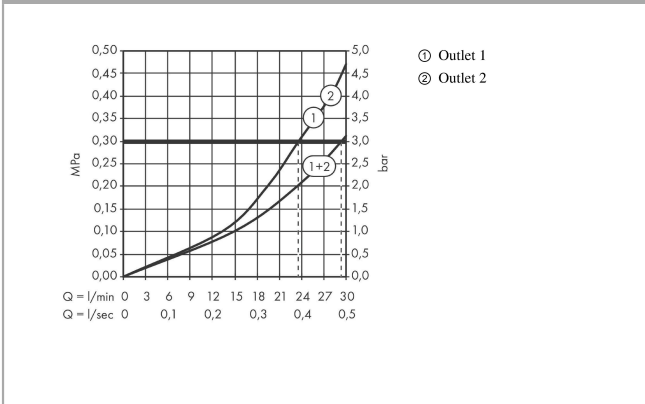

AXOR One
Thermostatic module for concealed installation for 2 functions
Finish: **Polished Black Chrome** Article Number: **45712330**

Flowchart