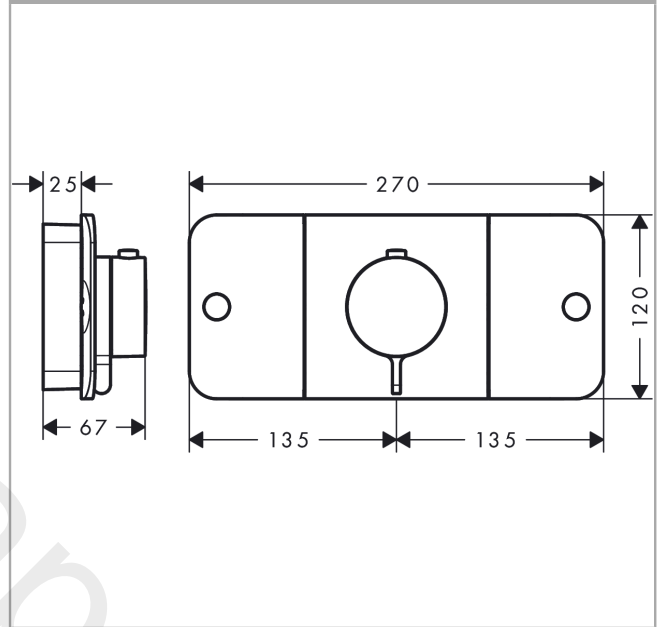

AXOR One
Thermostatic module for concealed installation for 2 functions
 Finish: **Brushed Red Gold** Article Number: **45712310**

product features

- 2 functions and 1 additional outlet
- thermostat cartridge, Start/stop valve to operate the functions
- Eco-Function: flow rate regulation via lever handle
- depending on volume flow and installation situation approx. 50% flow rate reduction
- comfortable turning on / off of consumers with large Select-paddle
- simultaneous use of several outlets
- maximum flow rate at 3 bar: 30 l/min
- flow rate per outlet: 24 l/min
- flow rate by simultaneous use of all outlets: 30 l/min
- min. operating pressure: 1 bar
- max. operating pressure: 5 bar
- safety stop at 40 °C
- temperature limitation adjustable
- the thermostat offers the possibility for thermal disinfection
- non-return valve
- thermostat is delivered with buttons hand shower and Rain large
- connection type: basic set
- WRAS 2203012
- WRAS 2203012 - Approval letter

Article Details

Price excl. VAT 1.375,00 £

Technology

AXOR One
Thermostatic module for concealed installation for 2 functions
 Finish: **Brushed Red Gold** Article Number: **45712310**

Product image

Scale drawing

Flowchart

AXOR One
Thermostatic module for concealed installation for 2 functions
Finish: **Brushed Red Gold** Article Number: **45712310**

Exploded Drawing

Year of production: >11/16

AXOR One
Thermostatic module for concealed installation for 2 functions
 Finish: **Brushed Red Gold** Article Number: **45712310**