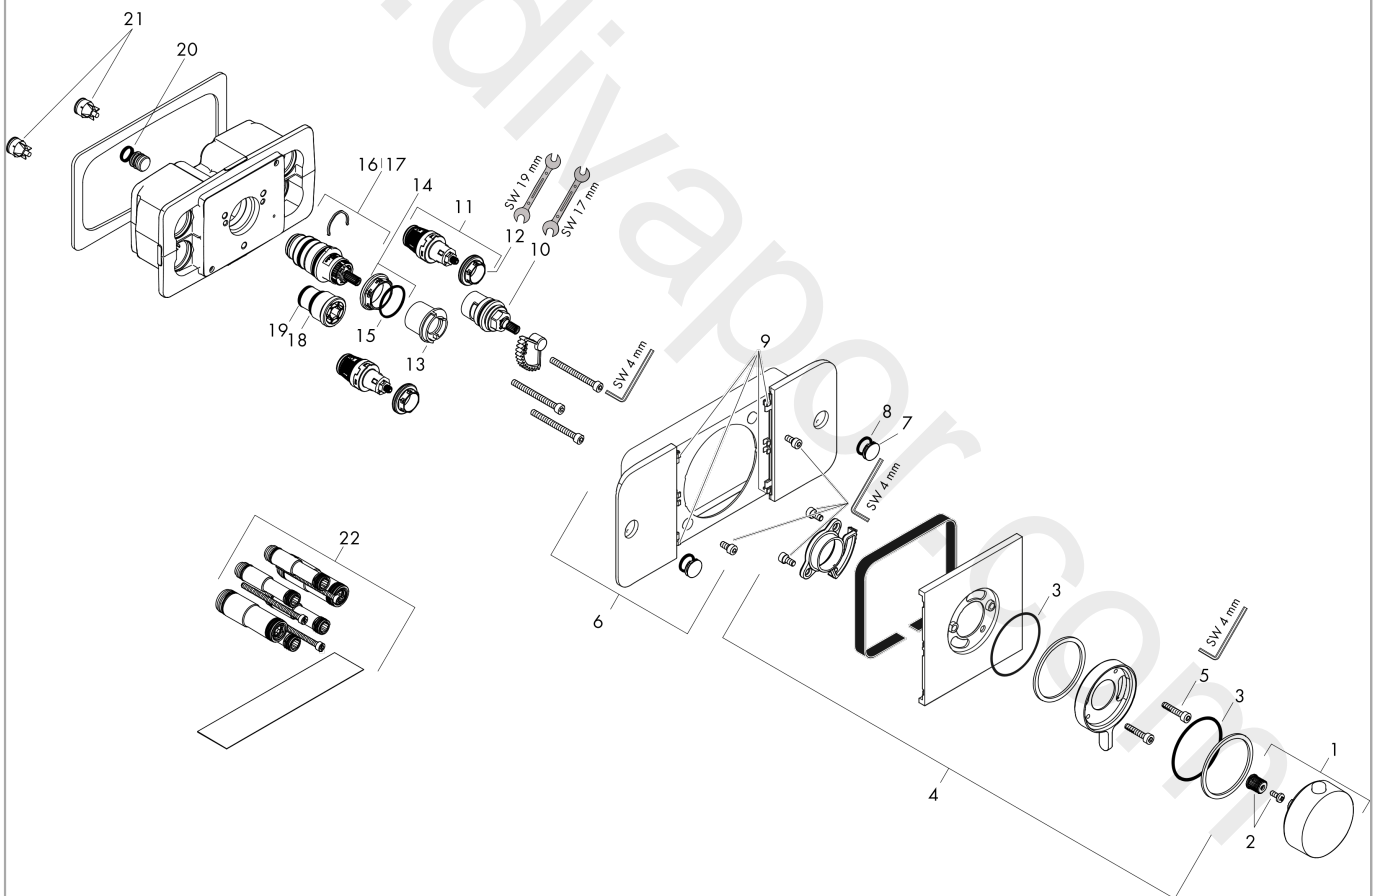

Flowchart

AXOR One
Thermostatic module for concealed installation for 2 functions
Finish: **Brushed Red Gold** Article Number: **45712310**

Exploded Drawing

Year of production: >11/16

AXOR One
Thermostatic module for concealed installation for 2 functions
 Finish: **Brushed Red Gold** Article Number: **45712310**

Spare part list

Year of production: >11/16

Pos.		Article Number	Price	PU
1	handle for thermostat	92600310	£ 202,00	1
2	handle fixing set	98932000	£ 16,10	1
3	O-ring 57x2	98210000	£ 3,30	1
4	escutcheon	92599310	£ 205,50	1
5	hexagon socket screw M5x25	97664000	£ 3,30	1
6	control panel	92612310	£ 660,00	1
7	set of symbols	92541300	£ 163,00	1
8	O-ring 13x2	98128000	£ 3,30	1
9	set of lever collars	93121000	£ 3,30	1
10	shut off unit	98536000	£ 79,00	1
11	shut off unit	95758000	£ 110,00	1
12	nut	98368000	£ 13,30	1
13	safety set	92614000	£ 35,00	1
14	nut	98913000	£ 20,50	1
15	O-ring 26x1,5	98390000	£ 3,30	1
16	thermostat cartridge	98282000	£ 110,00	1
17	cartridge for exchanged connections	92373000	£ 275,00	1
18	O-ring 21x1,5	98219000	£ 3,30	1
19	O-ring 17x1,5	98137000	£ 3,30	1
20	O-ring 11x2	98127000	£ 3,30	1
21	non return valve (pressure-resistant up to 2 MPa)	92594000	£ 16,10	1
22	extension 25 mm	45790000	£ 305,00	1
a	base body	45710180	£ 435,00	1