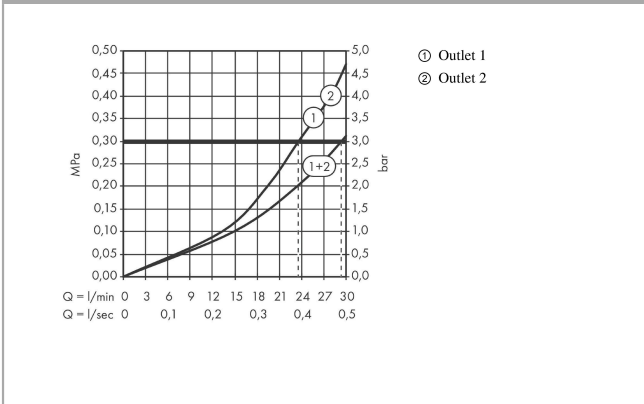

AXOR One
Thermostatic module for concealed installation for 2 functions
Finish: **Brushed Red Gold** Article Number: **45712310**

Flowchart