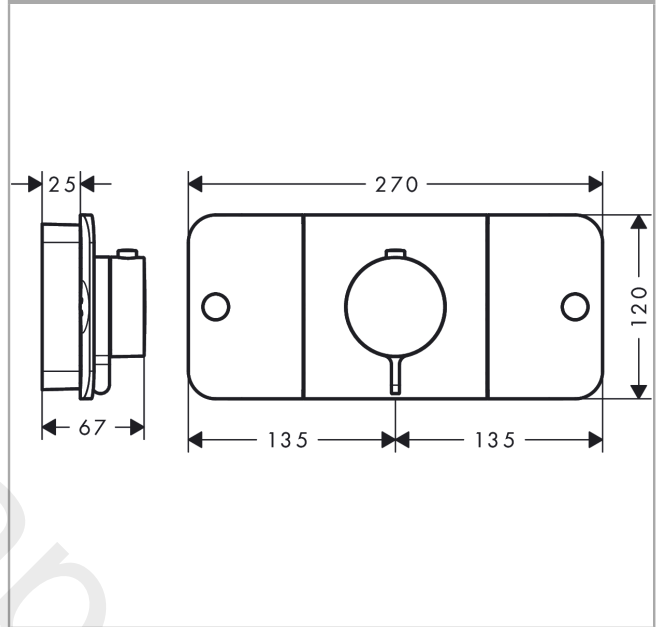

## Technology

**AXOR One**  
**Thermostatic module for concealed installation for 2 functions**  
 Finish: **Polished Red Gold** Article Number: **45712300**

Product image

Scale drawing

Flowchart

**AXOR One**  
**Thermostatic module for concealed installation for 2 functions**  
 Finish: **Polished Red Gold** Article Number: **45712300**

## Exploded Drawing

Year of production: >11/16

**AXOR One**  
**Thermostatic module for concealed installation for 2 functions**  
 Finish: **Polished Red Gold** Article Number: **45712300**

## Spare part list

Year of production: >11/16

Pos.		Article Number	Price	PU
1	handle for thermostat	92600300	£ 205,50	1
2	handle fixing set	98932000	£ 16,10	1
3	O-ring 57x2	98210000	£ 3,30	1
4	escutcheon	92599300	£ 205,50	1
5	hexagon socket screw M5x25	97664000	£ 3,30	1
6	control panel	92612300	£ 660,00	1
7	set of symbols	92541300	£ 163,00	1
8	O-ring 13x2	98128000	£ 3,30	1
9	set of lever collars	93121000	£ 3,30	1
10	shut off unit	98536000	£ 79,00	1
11	shut off unit	95758000	£ 110,00	1
12	nut	98368000	£ 13,30	1
13	safety set	92614000	£ 35,00	1
14	nut	98913000	£ 20,50	1
15	O-ring 26x1,5	98390000	£ 3,30	1
16	thermostat cartridge	98282000	£ 110,00	1
17	cartridge for exchanged connections	92373000	£ 275,00	1
18	O-ring 21x1,5	98219000	£ 3,30	1
19	O-ring 17x1,5	98137000	£ 3,30	1
20	O-ring 11x2	98127000	£ 3,30	1
21	non return valve (pressure-resistant up to 2 MPa)	92594000	£ 16,10	1
22	extension 25 mm	45790000	£ 305,00	1
a	base body	45710180	£ 435,00	1