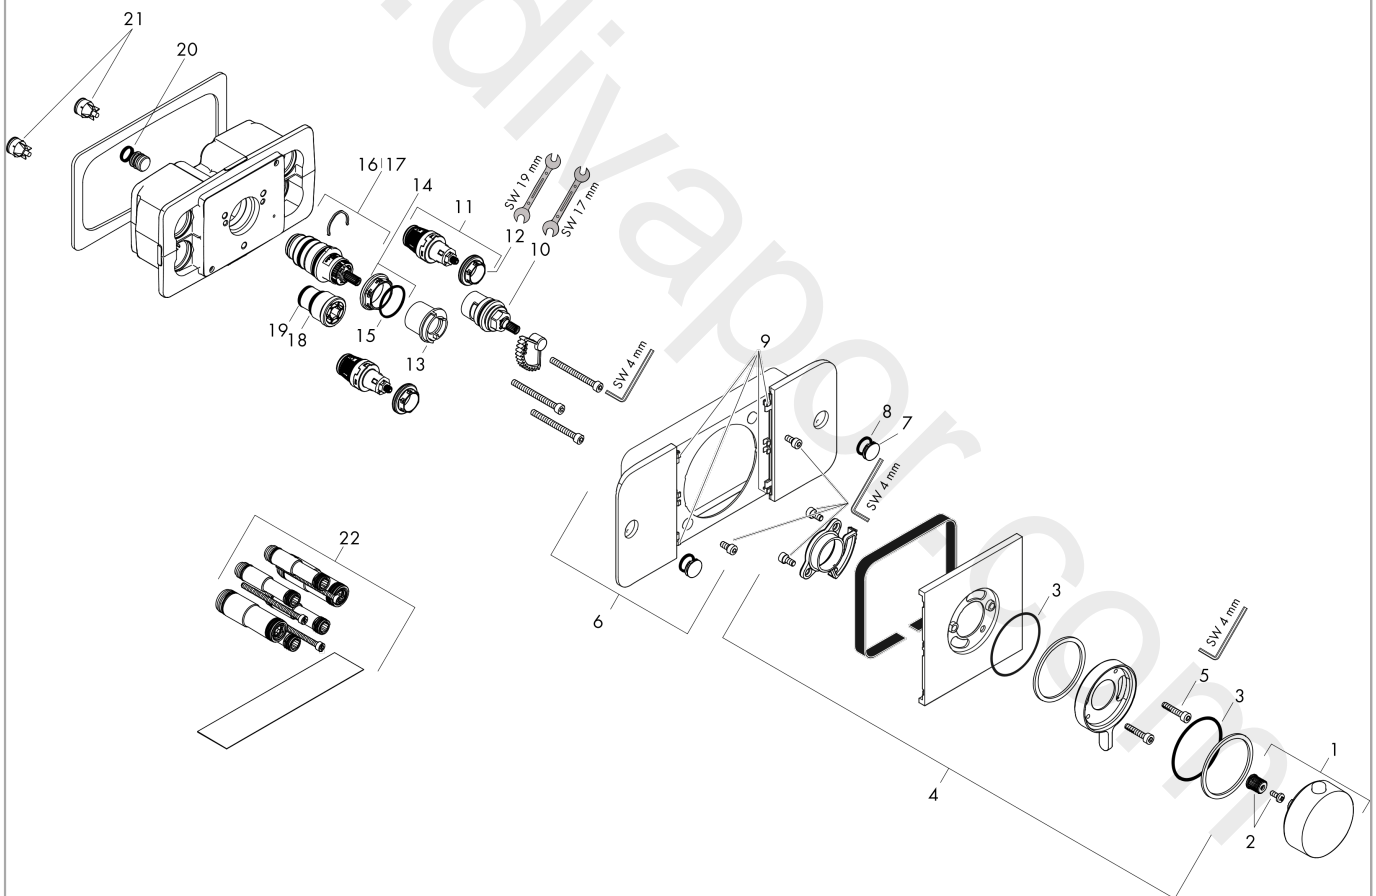

## product features

- 2 functions and 1 additional outlet
- thermostat cartridge, Start/stop valve to operate the functions
- Eco-Function: flow rate regulation via lever handle
- depending on volume flow and installation situation approx. 50% flow rate reduction
- comfortable turning on / off of consumers with large Select-paddle
- simultaneous use of several outlets
- maximum flow rate at 3 bar: 30 l/min
- flow rate per outlet: 24 l/min
- flow rate by simultaneous use of all outlets: 30 l/min
- min. operating pressure: 1 bar
- max. operating pressure: 5 bar
- safety stop at 40 °C
- temperature limitation adjustable
- the thermostat offers the possibility for thermal disinfection
- non-return valve
- thermostat is delivered with buttons hand shower and Rain large
- connection type: basic set
- WRAS 2203012
- WRAS 2203012 - Approval letter

## Technology

**AXOR One**  
**Thermostatic module for concealed installation for 2 functions**  
 Finish: **Polished Red Gold** Article Number: **45712300**

Product image

Scale drawing

Flowchart

**AXOR One**  
**Thermostatic module for concealed installation for 2 functions**  
 Finish: **Polished Red Gold** Article Number: **45712300**

## Exploded Drawing

Year of production: >11/16

**AXOR One**  
**Thermostatic module for concealed installation for 2 functions**  
 Finish: **Polished Red Gold** Article Number: **45712300**