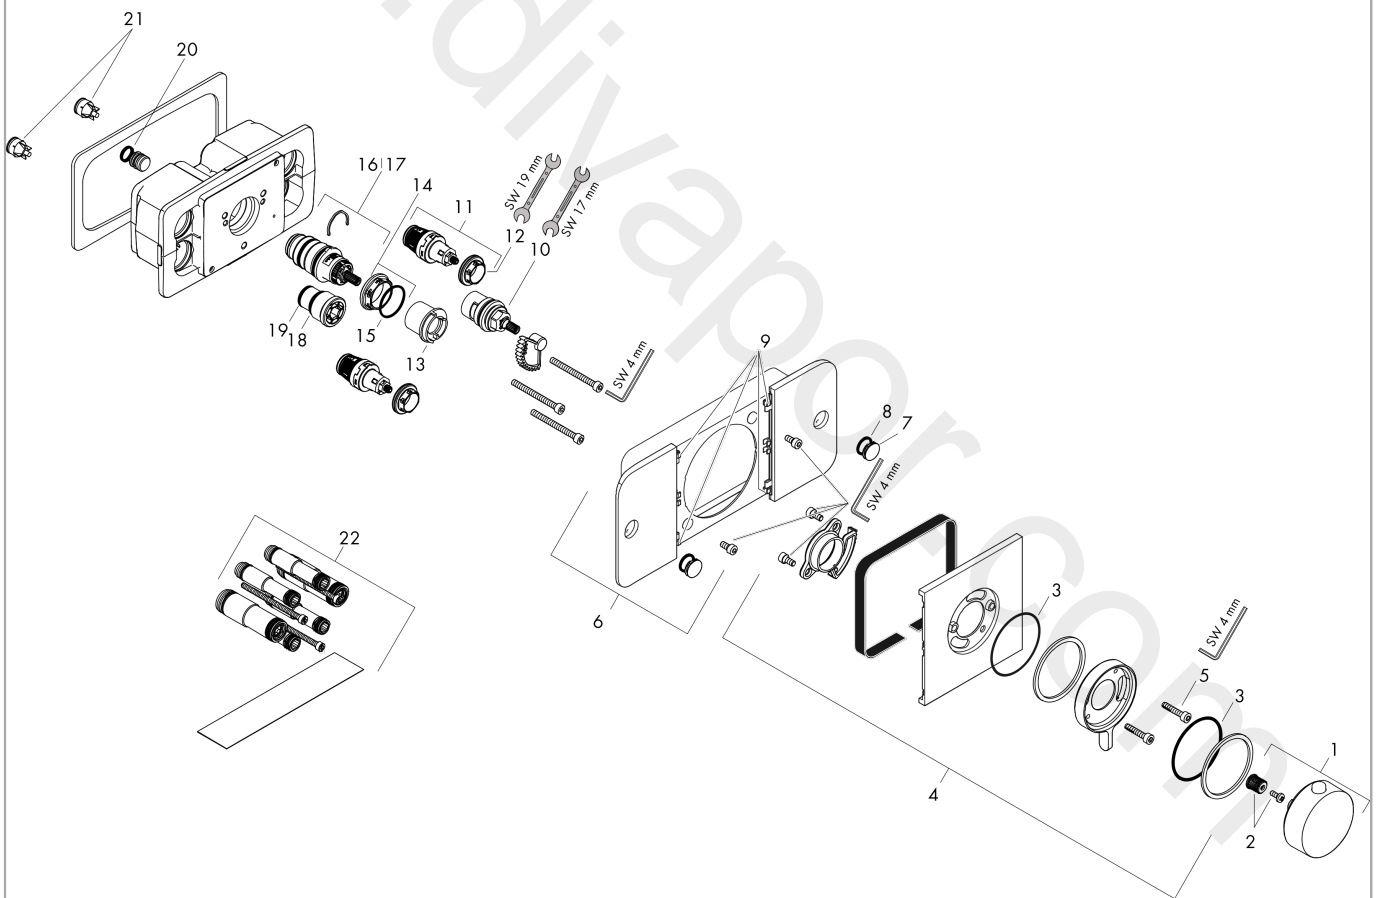

Flowchart

AXOR One
Thermostatic module for concealed installation for 2 functions
 Finish: **Brushed Gold Optic** Article Number: **45712250**

Exploded Drawing

Year of production: >11/16

AXOR One
Thermostatic module for concealed installation for 2 functions
 Finish: **Brushed Gold Optic** Article Number: **45712250**

Spare part list

Year of production: >11/16

Pos.		Article Number	Price	PU
1	handle for thermostat	92600250	£ 205,50	1
2	handle fixing set	98932000	£ 16,10	1
3	O-ring 57x2	98210000	£ 3,30	1
4	escutcheon	92599250	£ 205,50	1
5	hexagon socket screw M5x25	97664000	£ 3,30	1
6	control panel	92612250	£ 660,00	1
7	set of symbols	92541990	£ 163,00	1
8	O-ring 13x2	98128000	£ 3,30	1
9	set of lever collars	93121000	£ 3,30	1
10	shut off unit	98536000	£ 79,00	1
11	shut off unit	95758000	£ 110,00	1
12	nut	98368000	£ 13,30	1
13	safety set	92614000	£ 35,00	1
14	nut	98913000	£ 20,50	1
15	O-ring 26x1,5	98390000	£ 3,30	1
16	thermostat cartridge	98282000	£ 110,00	1
17	cartridge for exchanged connections	92373000	£ 275,00	1
18	O-ring 21x1,5	98219000	£ 3,30	1
19	O-ring 17x1,5	98137000	£ 3,30	1
20	O-ring 11x2	98127000	£ 3,30	1
21	non return valve (pressure-resistant up to 2 MPa)	92594000	£ 16,10	1
22	extension 25 mm	45790000	£ 305,00	1
a	base body	45710180	£ 435,00	1