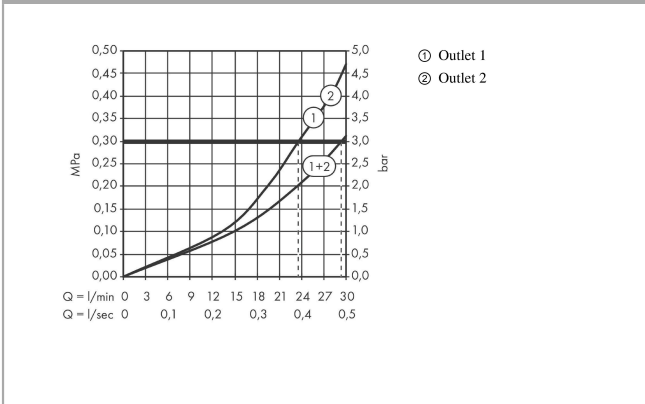

AXOR One
Thermostatic module for concealed installation for 2 functions
Finish: **Brushed Gold Optic** Article Number: **45712250**

Flowchart