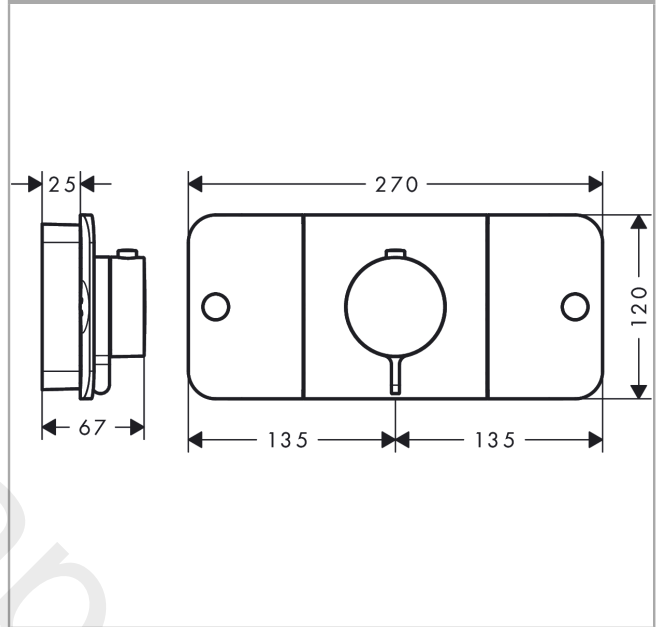

AXOR One
Thermostatic module for concealed installation for 2 functions
 Finish: **Brushed Gold Optic** Article Number: **45712250**

product features

- 2 functions and 1 additional outlet
- thermostat cartridge, Start/stop valve to operate the functions
- Eco-Function: flow rate regulation via lever handle
- depending on volume flow and installation situation approx. 50% flow rate reduction
- comfortable turning on / off of consumers with large Select-paddle
- simultaneous use of several outlets
- maximum flow rate at 3 bar: 30 l/min
- flow rate per outlet: 24 l/min
- flow rate by simultaneous use of all outlets: 30 l/min
- min. operating pressure: 1 bar
- max. operating pressure: 5 bar
- safety stop at 40 °C
- temperature limitation adjustable
- the thermostat offers the possibility for thermal disinfection
- non-return valve
- thermostat is delivered with buttons hand shower and Rain large
- connection type: basic set
- WRAS 2203012
- WRAS 2203012 - Approval letter

Article Details

Price excl. VAT 1.375,00 £

Technology

AXOR One
Thermostatic module for concealed installation for 2 functions
 Finish: **Brushed Gold Optic** Article Number: **45712250**

Product image

Scale drawing

Flowchart

AXOR One
Thermostatic module for concealed installation for 2 functions
 Finish: **Brushed Gold Optic** Article Number: **45712250**

Exploded Drawing

Year of production: >11/16

AXOR One
Thermostatic module for concealed installation for 2 functions
 Finish: **Brushed Gold Optic** Article Number: **45712250**