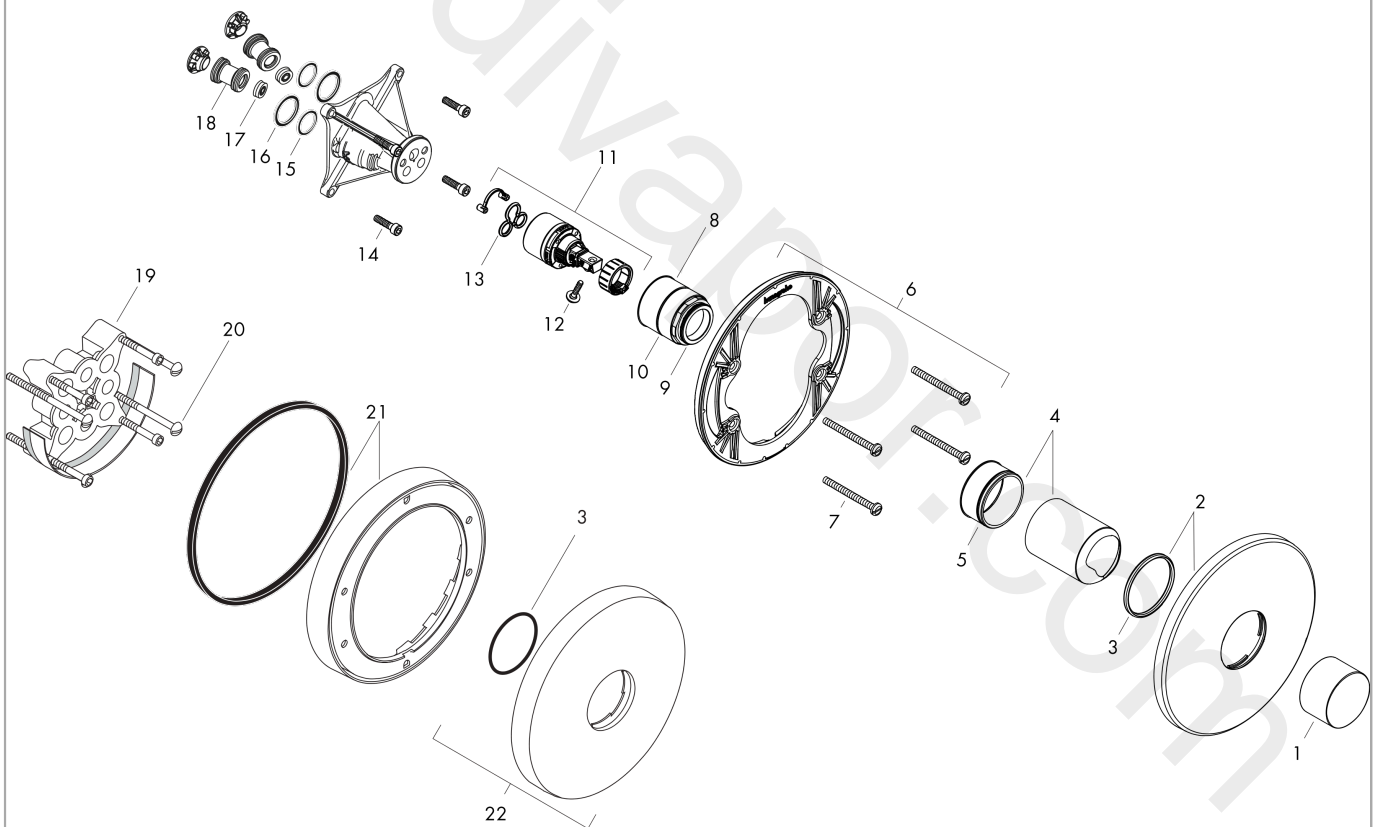

AXOR Uno
Single lever shower mixer for concealed installation with zero handle
 Finish: **Brushed Nickel** Article Number: **45605820**

product features

- 1 function
- maximum flow rate at 3 bar: 29 l/min
- ceramic cartridge
- temperature limitation adjustable
- with silencer
- suitable for continuous flow water heaters
- min. operating pressure: 1 bar
- max. operating pressure: 10 bar
- connection type: basic set

Article Details

Price excl. VAT 556,20 £

Product image

Scale drawing

AXOR Uno
Single lever shower mixer for concealed installation with zero handle
Finish: **Brushed Nickel** Article Number: **45605820**

Flowchart

AXOR Uno
Single lever shower mixer for concealed installation with zero handle
Finish: **Brushed Nickel** Article Number: **45605820**

Exploded Drawing

Year of production: >10/19

AXOR Uno
Single lever shower mixer for concealed installation with zero handle
 Finish: **Brushed Nickel** Article Number: **45605820**

Spare part list

Year of production: >10/19

Pos.		Article Number	Price	PU
1	handle	93038820	-	1
2	escutcheon Ø 170 mm	95803820	£ 224,00	1
3	O-Ring 48x3	95508000	£ 3,30	1
4	flange	98684820	-	1
5	O-ring 43x1,5	98148000	£ 3,30	1
6	sub plate	96447000	£ 51,00	1
7	set of fixing screws	96454000	£ 9,00	1
8	nut	98796000	£ 43,00	1
9	O-ring 30x1,5	98433000	£ 3,30	1
10	O-ring 39x1,5	98400000	£ 3,30	1
11	cartridge, assy	92730000	£ 35,00	1
12	locking screw for handle	95140000	£ 6,10	1
13	seal	95008000	£ 9,00	1
14	set of screws	96525000	£ 9,00	1
15	O-ring 16x2	98133000	£ 3,30	1
16	O-Ring 22x2	98185000	£ 3,30	1
17	flow limiter (22 l/min)	95884000	£ 13,30	1
18	noise reduction	96429000	£ 6,10	1
19	extension 25 mm	13595000	£ 75,00	1
20	set of fixing screws	97747000	£ 3,30	1
21	extension 22 mm (Ø 170 mm)	13596000	£ 72,00	1
22	escutcheon height = 33 mm (when wall is not deep enough).	14960820	£ 106,56	1
a	concealed item	01800180	£ 163,00	1