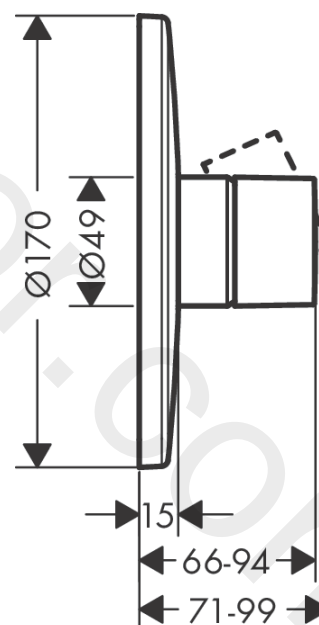

AXOR Uno
Single lever shower mixer for concealed installation with zero handle
 Finish: **Brushed Nickel** Article Number: **45605820**

product features

- 1 function
- maximum flow rate at 3 bar: 29 l/min
- ceramic cartridge
- temperature limitation adjustable
- with silencer
- suitable for continuous flow water heaters
- min. operating pressure: 1 bar
- max. operating pressure: 10 bar
- connection type: basic set

Article Details

Price excl. VAT 556,20 £

Product image

Scale drawing

AXOR Uno
Single lever shower mixer for concealed installation with zero handle
Finish: **Brushed Nickel** Article Number: **45605820**

Flowchart

AXOR Uno
Single lever shower mixer for concealed installation with zero handle
Finish: **Brushed Nickel** Article Number: **45605820**

Exploded Drawing

Year of production: >10/19

AXOR Uno
Single lever shower mixer for concealed installation with zero handle
 Finish: **Brushed Nickel** Article Number: **45605820**

Spare part list

Year of production: >10/19

Pos.		Article Number	Price	PU
1	handle	93038820	-	1
2	escutcheon Ø 170 mm	95803820	£ 224,00	1
3	O-Ring 48x3	95508000	£ 3,30	1
4	flange	98684820	-	1
5	O-ring 43x1,5	98148000	£ 3,30	1
6	sub plate	96447000	£ 51,00	1
7	set of fixing screws	96454000	£ 9,00	1
8	nut	98796000	£ 43,00	1
9	O-ring 30x1,5	98433000	£ 3,30	1
10	O-ring 39x1,5	98400000	£ 3,30	1
11	cartridge, assy	92730000	£ 35,00	1
12	locking screw for handle	95140000	£ 6,10	1
13	seal	95008000	£ 9,00	1
14	set of screws	96525000	£ 9,00	1
15	O-ring 16x2	98133000	£ 3,30	1
16	O-Ring 22x2	98185000	£ 3,30	1
17	flow limiter (22 l/min)	95884000	£ 13,30	1
18	noise reduction	96429000	£ 6,10	1
19	extension 25 mm	13595000	£ 75,00	1
20	set of fixing screws	97747000	£ 3,30	1
21	extension 22 mm (Ø 170 mm)	13596000	£ 72,00	1
22	escutcheon height = 33 mm (when wall is not deep enough).	14960820	£ 106,56	1
a	concealed item	01800180	£ 163,00	1