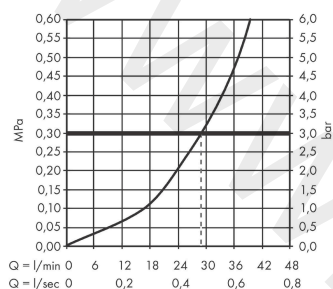

AXOR Uno
Single lever shower mixer for concealed installation with zero handle
 Finish: **Brushed Nickel** Article Number: **45605820**

product features

- 1 function
- maximum flow rate at 3 bar: 29 l/min
- ceramic cartridge
- temperature limitation adjustable
- with silencer
- suitable for continuous flow water heaters
- min. operating pressure: 1 bar
- max. operating pressure: 10 bar
- connection type: basic set

Article Details

Price excl. VAT 556,20 £

Product image

Scale drawing

AXOR Uno
Single lever shower mixer for concealed installation with zero handle
Finish: **Brushed Nickel** Article Number: **45605820**

Flowchart