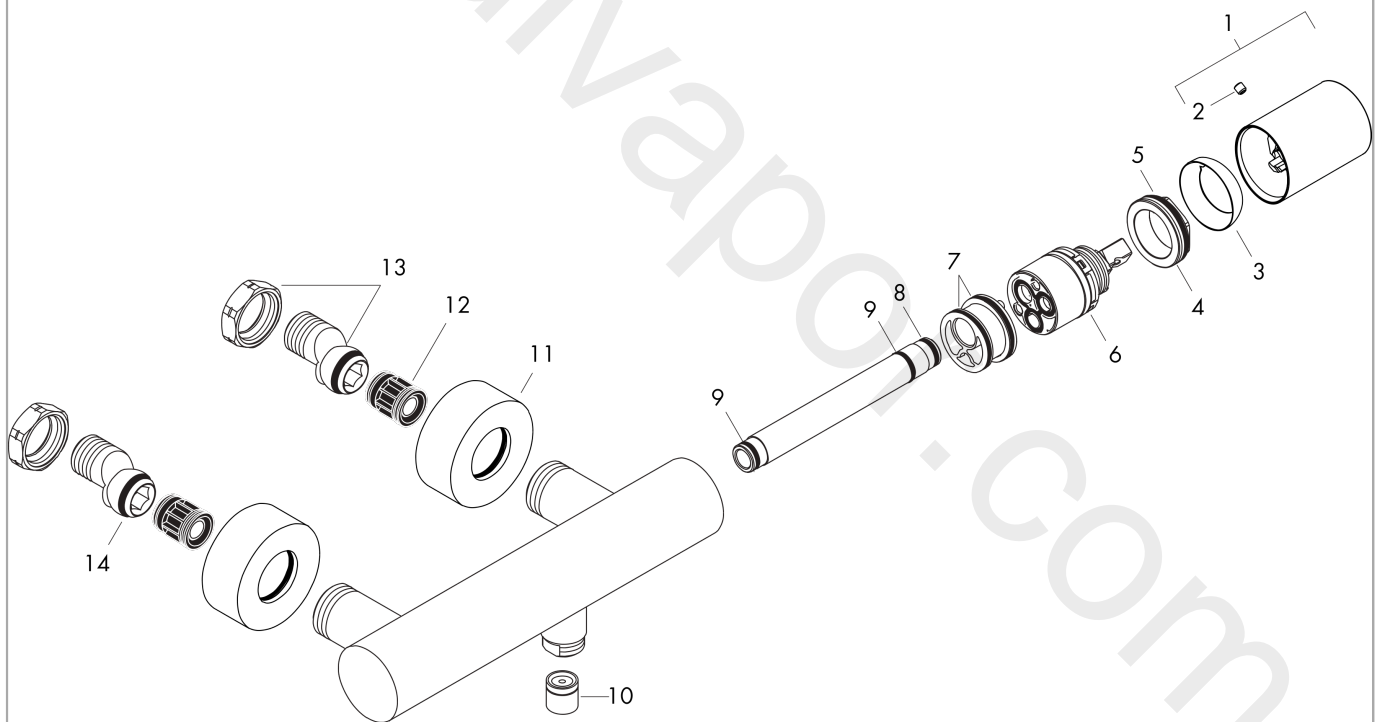

AXOR Uno

Single lever shower mixer for exposed installation with zero handle 3 ticks

Finish: **Chrome** Article Number: **45602009**

product features

- consists of: single lever shower mixer
- 1 function
- centre distance: 150 ± 16 mm
- maximum flow rate at 3 bar: 3,8 l/min
- flow rate of hand shower at 3 bar: 3,8 l/min
- ceramic cartridge
- temperature limitation adjustable
- non-return valve
- with silencer
- suitable for continuous flow water heaters
- hose connection DN15
- connection dimension: DN15
- min. operating pressure: 1 bar
- max. operating pressure: 10 bar
- connection type: s-shaped connections

Product image

Scale drawing

AXOR Uno
Single lever shower mixer for exposed installation with zero handle 3 ticks
Finish: **Chrome** Article Number: **45602009**

Exploded Drawing

Year of production: >04/20

AXOR Uno
Single lever shower mixer for exposed installation with zero handle 3 ticks
 Finish: **Chrome** Article Number: **45602009**

Spare part list

Year of production: >04/20

Pos.		Article Number	Price	PU
1	handle	93074000	£ 137,00	1
2	screw cover	95181000	£ 3,30	1
3	flange	98603000	£ 25,00	1
4	nut	97209000	£ 16,10	1
5	O-ring 33x2	98154000	£ 3,30	1
6	cartridge, assy	95646000	£ 96,00	1
7	O-ring 29x2	98391000	£ 3,30	1
8	O-ring 12x2	98214000	£ 3,30	1
9	O-ring 11x2	98127000	£ 3,30	1
10	non return valve	92719000	£ 25,00	1
11	escutcheon Ø 59 mm	97507000	£ 35,00	1
12	noise reduction	96429000	£ 6,10	1
13	set of S-unions with nuts	96742000	£ 51,00	1
14	O-ring 18x2,5	98139000	£ 3,30	1