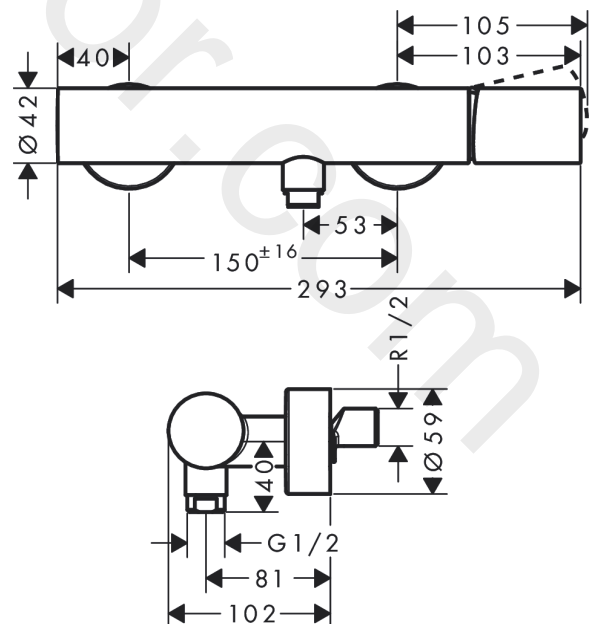

AXOR Uno

Single lever shower mixer for exposed installation with zero handle 3 ticks

Finish: **Chrome** Article Number: **45602009**

product features

- consists of: single lever shower mixer
- 1 function
- centre distance: 150 ± 16 mm
- maximum flow rate at 3 bar: 3,8 l/min
- flow rate of hand shower at 3 bar: 3,8 l/min
- ceramic cartridge
- temperature limitation adjustable
- non-return valve
- with silencer
- suitable for continuous flow water heaters
- hose connection DN15
- connection dimension: DN15
- min. operating pressure: 1 bar
- max. operating pressure: 10 bar
- connection type: s-shaped connections

Product image

Scale drawing

AXOR Uno
Single lever shower mixer for exposed installation with zero handle 3 ticks
Finish: **Chrome** Article Number: **45602009**

Exploded Drawing

Year of production: >04/20

AXOR Uno
Single lever shower mixer for exposed installation with zero handle 3 ticks
 Finish: **Chrome** Article Number: **45602009**

Spare part list

Year of production: >04/20

Pos.		Article Number	Price	PU
1	handle	93074000	£ 137,00	1
2	screw cover	95181000	£ 3,30	1
3	flange	98603000	£ 25,00	1
4	nut	97209000	£ 16,10	1
5	O-ring 33x2	98154000	£ 3,30	1
6	cartridge, assy	95646000	£ 96,00	1
7	O-ring 29x2	98391000	£ 3,30	1
8	O-ring 12x2	98214000	£ 3,30	1
9	O-ring 11x2	98127000	£ 3,30	1
10	non return valve	92719000	£ 25,00	1
11	escutcheon Ø 59 mm	97507000	£ 35,00	1
12	noise reduction	96429000	£ 6,10	1
13	set of S-unions with nuts	96742000	£ 51,00	1
14	O-ring 18x2,5	98139000	£ 3,30	1