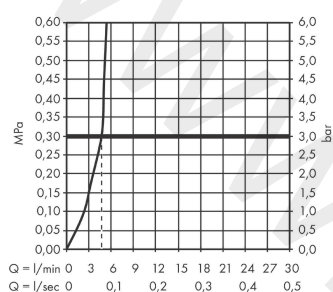

AXOR Uno

Single lever shower mixer for exposed installation with zero handle 2 ticks

Finish: **Chrome** Article Number: **45601009**

product features

- 1 function
- centre distance: 150 ± 16 mm
- maximum flow rate at 3 bar: 4,5 l/min
- flow rate of hand shower at 3 bar: 4,5 l/min
- ceramic cartridge
- temperature limitation adjustable
- non-return valve
- with silencer
- suitable for continuous flow water heaters
- hose connection DN15
- connection dimension: DN15
- min. operating pressure: 1 bar
- max. operating pressure: 10 bar
- connection type: s-shaped connections

Product image

Scale drawing

AXOR Uno
Single lever shower mixer for exposed installation with zero handle 2 ticks
Finish: **Chrome** Article Number: **45601009**

Flowchart

AXOR Uno
Single lever shower mixer for exposed installation with zero handle 2 ticks
Finish: **Chrome** Article Number: **45601009**