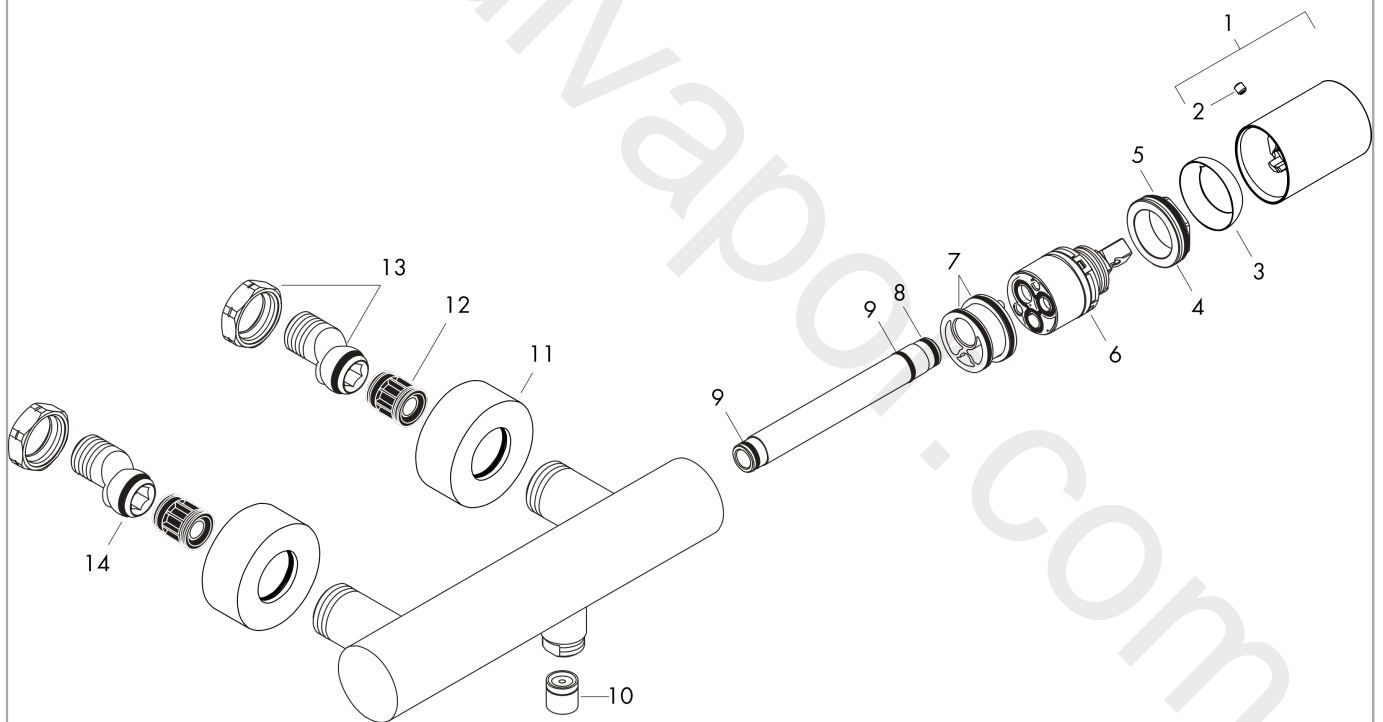

AXOR Uno

Single lever shower mixer for exposed installation with zero handle 2 ticks

Finish: **Chrome** Article Number: **45601009**

product features

- 1 function
- centre distance: 150 ± 16 mm
- maximum flow rate at 3 bar: 4,5 l/min
- flow rate of hand shower at 3 bar: 4,5 l/min
- ceramic cartridge
- temperature limitation adjustable
- non-return valve
- with silencer
- suitable for continuous flow water heaters
- hose connection DN15
- connection dimension: DN15
- min. operating pressure: 1 bar
- max. operating pressure: 10 bar
- connection type: s-shaped connections

Product image

Scale drawing

AXOR Uno
Single lever shower mixer for exposed installation with zero handle 2 ticks
Finish: **Chrome** Article Number: **45601009**

Flowchart

AXOR Uno
Single lever shower mixer for exposed installation with zero handle 2 ticks
Finish: **Chrome** Article Number: **45601009**

Exploded Drawing

Year of production: >04/20

AXOR Uno
Single lever shower mixer for exposed installation with zero handle 2 ticks
 Finish: **Chrome** Article Number: **45601009**

Spare part list

Year of production: >04/20

Pos.		Article Number	Price	PU
1	handle	93074000	£ 137,00	1
2	screw cover	95181000	£ 3,30	1
3	flange	98603000	£ 25,00	1
4	nut	97209000	£ 16,10	1
5	O-ring 33x2	98154000	£ 3,30	1
6	cartridge, assy	95646000	£ 96,00	1
7	O-ring 29x2	98391000	£ 3,30	1
8	O-ring 11x2	98127000	£ 3,30	1
9	O-ring 12x2	98214000	£ 3,30	1
10	non return valve	92839000	£ 16,10	1
11	escutcheon Ø 59 mm	97507000	£ 35,00	1
12	noise reduction	96429000	£ 6,10	1
13	set of S-unions with nuts	96742000	£ 51,00	1
14	O-ring 18x2,5	98139000	£ 3,30	1