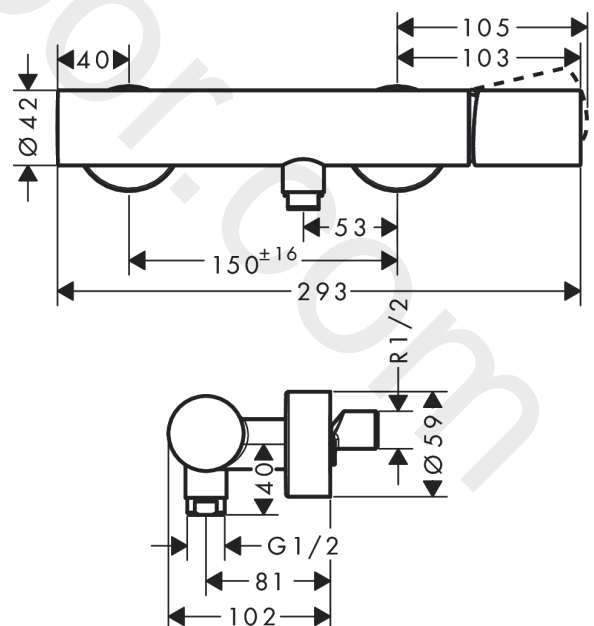

AXOR Uno

Single lever shower mixer for exposed installation with zero handle 2 ticks

Finish: **Chrome** Article Number: **45601009**

product features

- 1 function
- centre distance: 150 ± 16 mm
- maximum flow rate at 3 bar: 4,5 l/min
- flow rate of hand shower at 3 bar: 4,5 l/min
- ceramic cartridge
- temperature limitation adjustable
- non-return valve
- with silencer
- suitable for continuous flow water heaters
- hose connection DN15
- connection dimension: DN15
- min. operating pressure: 1 bar
- max. operating pressure: 10 bar
- connection type: s-shaped connections

Product image

Scale drawing

AXOR Uno
Single lever shower mixer for exposed installation with zero handle 2 ticks
Finish: **Chrome** Article Number: **45601009**

Flowchart

AXOR Uno
Single lever shower mixer for exposed installation with zero handle 2 ticks
Finish: **Chrome** Article Number: **45601009**

Exploded Drawing

Year of production: >04/20

AXOR Uno
Single lever shower mixer for exposed installation with zero handle 2 ticks
 Finish: **Chrome** Article Number: **45601009**

Spare part list

Year of production: >04/20

Pos.		Article Number	Price	PU
1	handle	93074000	£ 137,00	1
2	screw cover	95181000	£ 3,30	1
3	flange	98603000	£ 25,00	1
4	nut	97209000	£ 16,10	1
5	O-ring 33x2	98154000	£ 3,30	1
6	cartridge, assy	95646000	£ 96,00	1
7	O-ring 29x2	98391000	£ 3,30	1
8	O-ring 11x2	98127000	£ 3,30	1
9	O-ring 12x2	98214000	£ 3,30	1
10	non return valve	92839000	£ 16,10	1
11	escutcheon Ø 59 mm	97507000	£ 35,00	1
12	noise reduction	96429000	£ 6,10	1
13	set of S-unions with nuts	96742000	£ 51,00	1
14	O-ring 18x2,5	98139000	£ 3,30	1