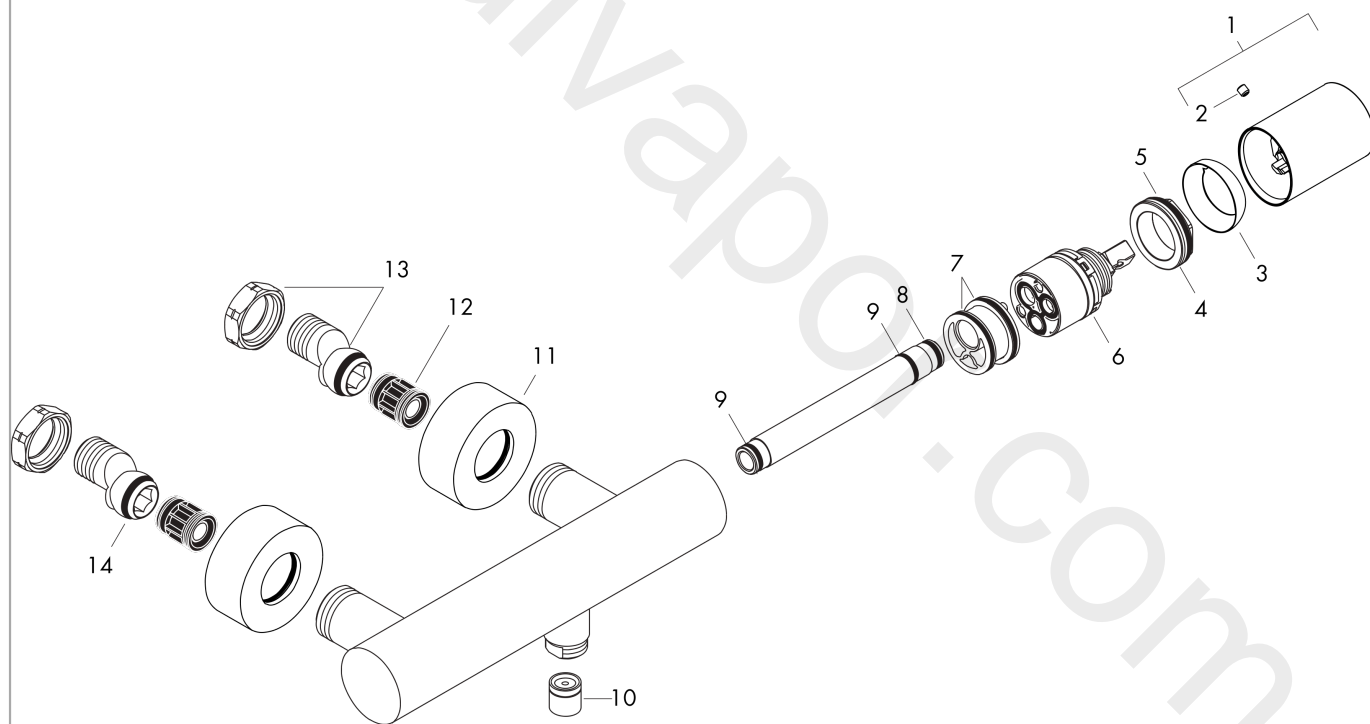

AXOR Uno

Single lever shower mixer for exposed installation with zero handle

Finish: **Chrome** Article Number: **45600000**

product features

- consists of: single lever shower mixer
- 1 function
- centre distance: 150 ± 16 mm
- maximum flow rate at 3 bar: 15 l/min
- ceramic cartridge
- temperature limitation adjustable
- non-return valve
- with silencer
- suitable for continuous flow water heaters
- hose connection DN15
- connection dimension: DN15
- min. operating pressure: 1 bar
- max. operating pressure: 10 bar
- connection type: s-shaped connections
- WRAS 1809006
- WRAS 1809006
- WRAS 1809006 - Approval letter

Article Details

Price excl. VAT

520,83 £

Product image

Scale drawing

AXOR Uno
Single lever shower mixer for exposed installation with zero handle
Finish: **Chrome** Article Number: **45600000**

Flowchart

AXOR Uno
Single lever shower mixer for exposed installation with zero handle
Finish: **Chrome** Article Number: **45600000**

Exploded Drawing

Year of production: >04/17

AXOR Uno
Single lever shower mixer for exposed installation with zero handle
 Finish: **Chrome** Article Number: **45600000**

Spare part list

Year of production: >04/17

Pos.		Article Number	Price	PU
1	handle	93074000	£ 137,00	1
2	screw cover	95181000	£ 3,30	1
3	flange	98603000	£ 25,00	1
4	nut	97209000	£ 16,10	1
5	O-ring 33x2	98154000	£ 3,30	1
6	cartridge, assy	92730000	£ 35,00	1
7	O-ring 29x2	98391000	£ 3,30	1
8	O-ring 11x2	98127000	£ 3,30	1
9	O-ring 12x2	98214000	£ 3,30	1
10	set of non return valves DW 15	94074000	£ 16,10	1
11	escutcheon Ø 59 mm	97507000	£ 35,00	1
12	noise reduction	96429000	£ 6,10	1
13	set of S-unions with nuts	96742000	£ 51,00	1
14	O-ring 18x2,5	98139000	£ 3,30	1