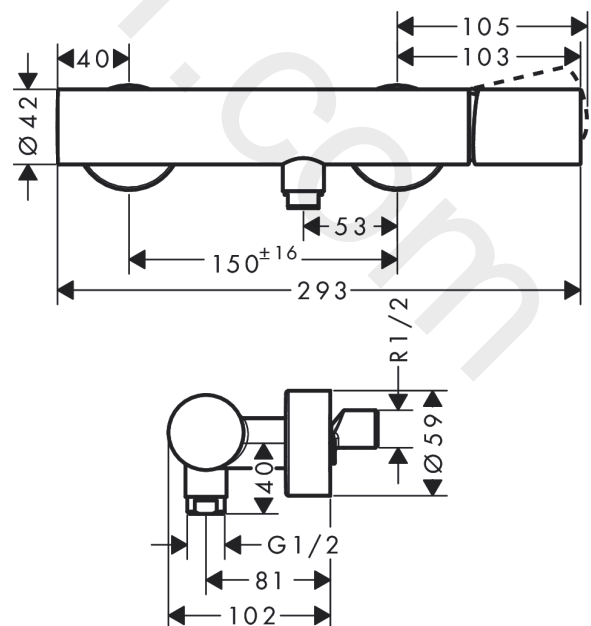

AXOR Uno

Single lever shower mixer for exposed installation with zero handle

Finish: **Chrome** Article Number: **45600000**

product features

- consists of: single lever shower mixer
- 1 function
- centre distance: 150 ± 16 mm
- maximum flow rate at 3 bar: 15 l/min
- ceramic cartridge
- temperature limitation adjustable
- non-return valve
- with silencer
- suitable for continuous flow water heaters
- hose connection DN15
- connection dimension: DN15
- min. operating pressure: 1 bar
- max. operating pressure: 10 bar
- connection type: s-shaped connections
- WRAS 1809006
- WRAS 1809006
- WRAS 1809006 - Approval letter

Article Details

Price excl. VAT

520,83 £

Product image

Scale drawing

AXOR Uno
Single lever shower mixer for exposed installation with zero handle
Finish: **Chrome** Article Number: **45600000**

Flowchart

AXOR Uno
Single lever shower mixer for exposed installation with zero handle
Finish: **Chrome** Article Number: **45600000**

Exploded Drawing

Year of production: >04/17

AXOR Uno
Single lever shower mixer for exposed installation with zero handle
 Finish: **Chrome** Article Number: **45600000**

Spare part list

Year of production: >04/17

Pos.		Article Number	Price	PU
1	handle	93074000	£ 137,00	1
2	screw cover	95181000	£ 3,30	1
3	flange	98603000	£ 25,00	1
4	nut	97209000	£ 16,10	1
5	O-ring 33x2	98154000	£ 3,30	1
6	cartridge, assy	92730000	£ 35,00	1
7	O-ring 29x2	98391000	£ 3,30	1
8	O-ring 11x2	98127000	£ 3,30	1
9	O-ring 12x2	98214000	£ 3,30	1
10	set of non return valves DW 15	94074000	£ 16,10	1
11	escutcheon Ø 59 mm	97507000	£ 35,00	1
12	noise reduction	96429000	£ 6,10	1
13	set of S-unions with nuts	96742000	£ 51,00	1
14	O-ring 18x2,5	98139000	£ 3,30	1