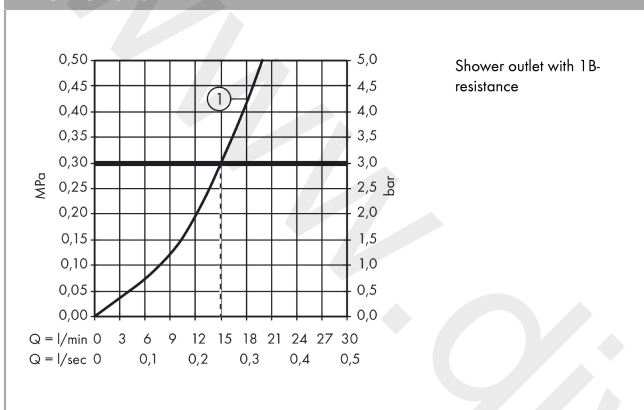

AXOR Uno

Single lever shower mixer for exposed installation with zero handle

Finish: **Chrome** Article Number: **45600000**

product features

- consists of: single lever shower mixer
- 1 function
- centre distance: 150 ± 16 mm
- maximum flow rate at 3 bar: 15 l/min
- ceramic cartridge
- temperature limitation adjustable
- non-return valve
- with silencer
- suitable for continuous flow water heaters
- hose connection DN15
- connection dimension: DN15
- min. operating pressure: 1 bar
- max. operating pressure: 10 bar
- connection type: s-shaped connections
- WRAS 1809006
- WRAS 1809006
- WRAS 1809006 - Approval letter

Article Details

Price excl. VAT

520,83 £

Product image

Scale drawing

AXOR Uno
Single lever shower mixer for exposed installation with zero handle
Finish: **Chrome** Article Number: **45600000**

Flowchart

AXOR Uno
Single lever shower mixer for exposed installation with zero handle
Finish: **Chrome** Article Number: **45600000**