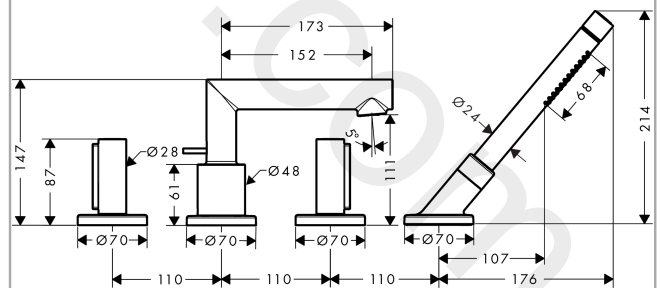

AXOR Uno
4-hole rim mounted bath mixer with zero handles
 Finish: **Chrome** Article Number: **45444000**

product features

- consists of: 4-hole rim mounted bath mixer, baton hand shower, Secuflex hose set, shower holder
- 2 functions
- projection: 152 mm
- spray type mixer: normal spray
- spray type hand shower: Rain, Mono
- maximum pull-out length of hand shower: 1.10 m
- maximum flow rate at 3 bar: 22 l/min
- ceramic valves hot/cold 90°
- connection dimension: DN15
- connection type: basic set
- suitable for installation on bath rim
- min. operating pressure: 1 bar
- max. operating pressure: 10 bar

Article Details

Price excl. VAT

1.225,00 £

Technology

Product image

Scale drawing

AXOR Uno
4-hole rim mounted bath mixer with zero handles
Finish: **Chrome** Article Number: **45444000**

Flowchart