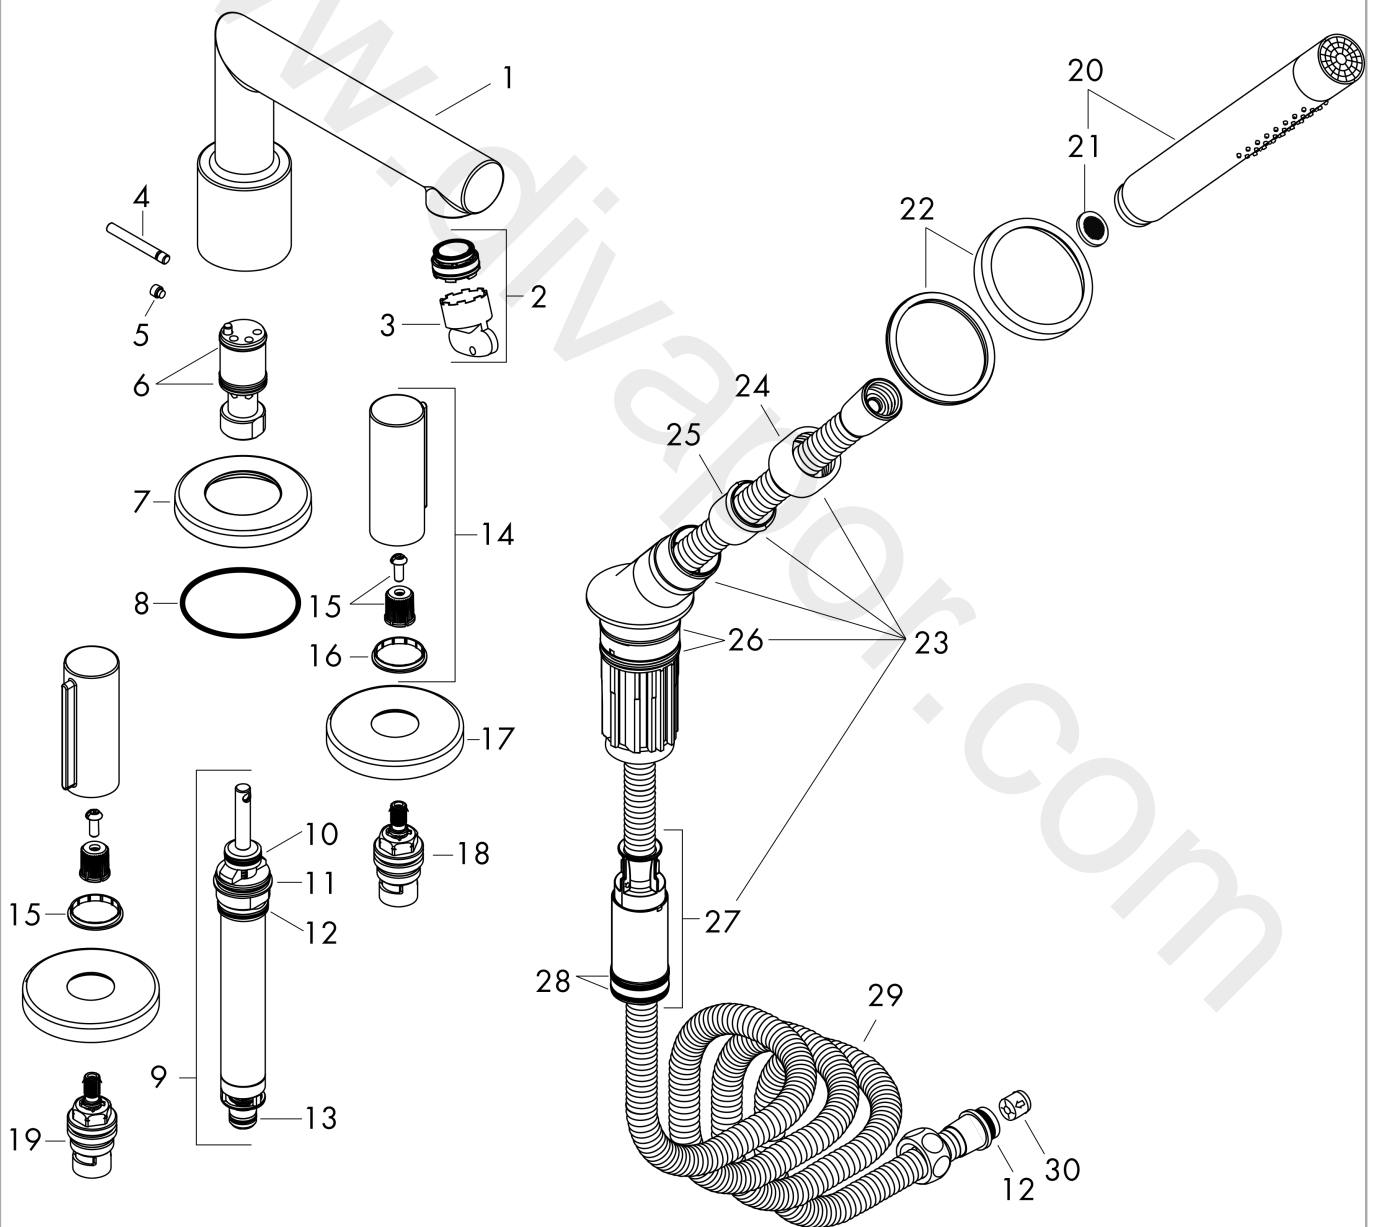

AXOR Uno
4-hole rim mounted bath mixer with zero handles
Finish: **Chrome** Article Number: **45444000**

Exploded Drawing

Year of production: >04/17

AXOR Uno
4-hole rim mounted bath mixer with zero handles
Finish: **Chrome** Article Number: **45444000**

Spare part list

Year of production: >04/17

Pos.		Article Number	Price	PU
1	spout cpl.	93065000	£ 137,00	1
2	aerator M24x1 (30 l/min)	98998000	£ 35,00	1
3	special tool	95158000	£ 6,10	1
4	diverter knob	98707000	£ 25,00	1
5	hollow set screw M6x6	97660000	£ 3,30	1
6	O-ring 21x1,5	98219000	£ 3,30	1
7	escutcheon Ø 70 mm	97779000	£ 79,00	1
8	O-ring 58x3	98202000	£ 3,30	1
9	selector assy	96775000	£ 79,00	1
10	O-Ring 14x2,5	98189000	£ 3,30	1
11	O-Ring 23x2,5	98183000	£ 3,30	1
12	O-Ring 22x2	98185000	£ 3,30	1
13	O-ring 11x2	98127000	£ 3,30	1
14	handle	93066000	£ 137,00	1
15	handle fixing set	98932000	£ 16,10	1
16	set of color-rings cold / hot water	96319000	£ 9,00	1
17	escutcheon for handle	94279000	£ 64,00	1
18	shut off unit left closing	94008000	£ 43,00	1
19	shut off unit right closing	94009000	£ 43,00	1
20	handshower	28532000	£ 223,00	1
21	filter packing	94246000	£ 3,30	1
22	escutcheon for shower holder	95753000	£ 64,00	1
23	shower holder, assy	95996000	£ 137,00	1
24	nut	97584000	£ 16,10	1
25	insert for shower holder	96942000	£ 13,30	1
26	O-ring 38x2,5	98198000	£ 6,10	1
27	hose brake	98656000	£ 20,50	1
28	O-Ring 28x2	98194000	£ 3,30	1
29	shower hose 2,00 m	94148000	£ 79,00	1
30	set of non return valves DW 15	94074000	£ 16,10	1
a	concealed item	13444180	£ 1.270,00	1