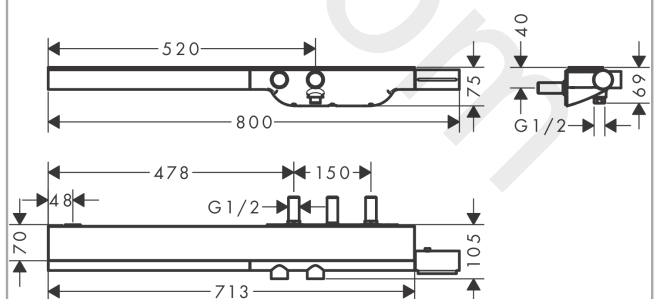

### product features

- 2 functions
- simultaneous use of several outlets
- Select push-button on/off control for 2 outlets
- Start/stop valve to operate the functions, thermostat cartridge
- flow rate upper outlet: 22 l/min
- control of an external shower or bath tub filler via concealed connection G 1/2 possible
- safety stop at 40 °C
- temperature limitation adjustable
- non-return valve
- with silencer
- shelf made of safety glass
- surface shelf: mirror glass
- material handles: metal
- connection dimension: DN15
- connection type: basic set
- dirt filter included

### Scale drawing

**AXOR ShowerSolutions**  
**Thermostat 800 for exposed/ concealed installation**  
 Finish: **Polished Brass**    Article Number: **45440937**