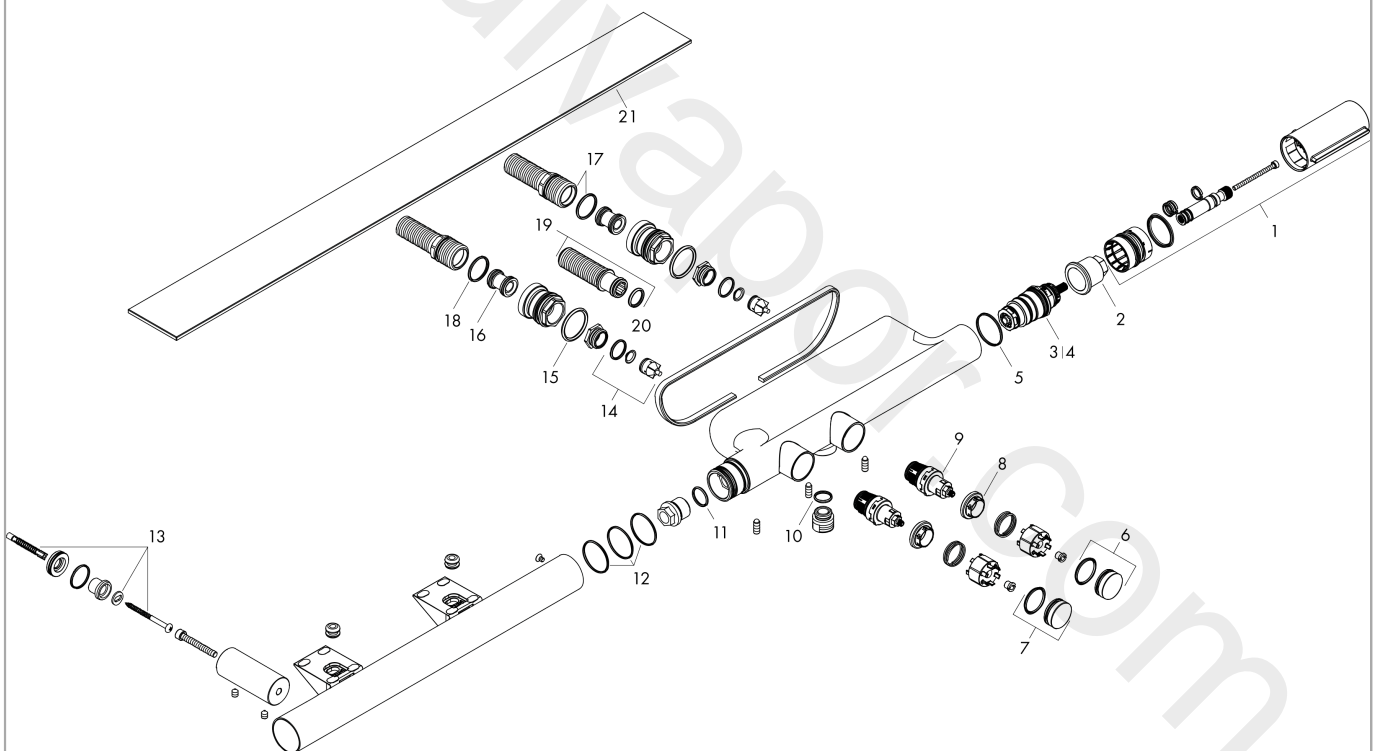

### Scale drawing

**AXOR ShowerSolutions**  
**Thermostat 800 for exposed/ concealed installation**  
 Finish: **Polished Brass**    Article Number: **45440937**

## Flowchart

**AXOR ShowerSolutions**  
**Thermostat 800 for exposed/ concealed installation**  
Finish: **Polished Brass** Article Number: **45440937**

## Exploded Drawing

Year of production: >01/18

**AXOR ShowerSolutions**  
**Thermostat 800 for exposed/ concealed installation**  
 Finish: **Polished Brass** Article Number: **45440937**

## Spare part list

Year of production: >01/18

Pos.		Article Number	Price	PU
1	handle for thermostat	93291000	£ 96,00	1
2	nut	93294000	£ 43,00	1
3	thermostat cartridge	98282000	£ 110,00	1
4	cartridge for exchanged connections	92373000	£ 275,00	1
5	O-ring 32x1,5	92936000	£ 3,30	1
6	symbol handshower	93295000	£ 51,00	1
7	symbol head shower Rain large	93302000	£ 51,00	1
8	nut	98368000	£ 13,30	1
9	shut off unit	95758000	£ 110,00	1
10	O-ring 14x2	98129000	£ 3,30	1
11	O-ring 18x2	98181000	£ 6,10	1
12	O-ring 30x1,5	98433000	£ 3,30	1
13	mounting set	96179000	£ 13,30	1
14	non return valve (pressure-resistant up to 2 MPa)	95773000	£ 35,00	1
15	O-ring 29x3	98371000	£ 6,10	1
16	noise reduction	96429000	£ 6,10	1
17	set of connecting threads	93231000	£ 64,00	1
18	O-ring 23x2	98398000	£ 3,30	1
19	connecting thread	93232000	£ 43,00	1
20	O-ring 15x2,5	98131000	£ 3,30	1