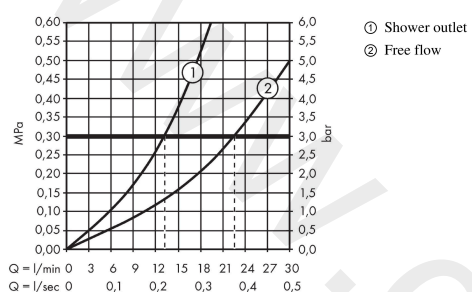

AXOR ShowerSolutions
Thermostat 800 for exposed/ concealed installation
Finish: **Polished Brass**   Article Number: **45440937**

Flowchart