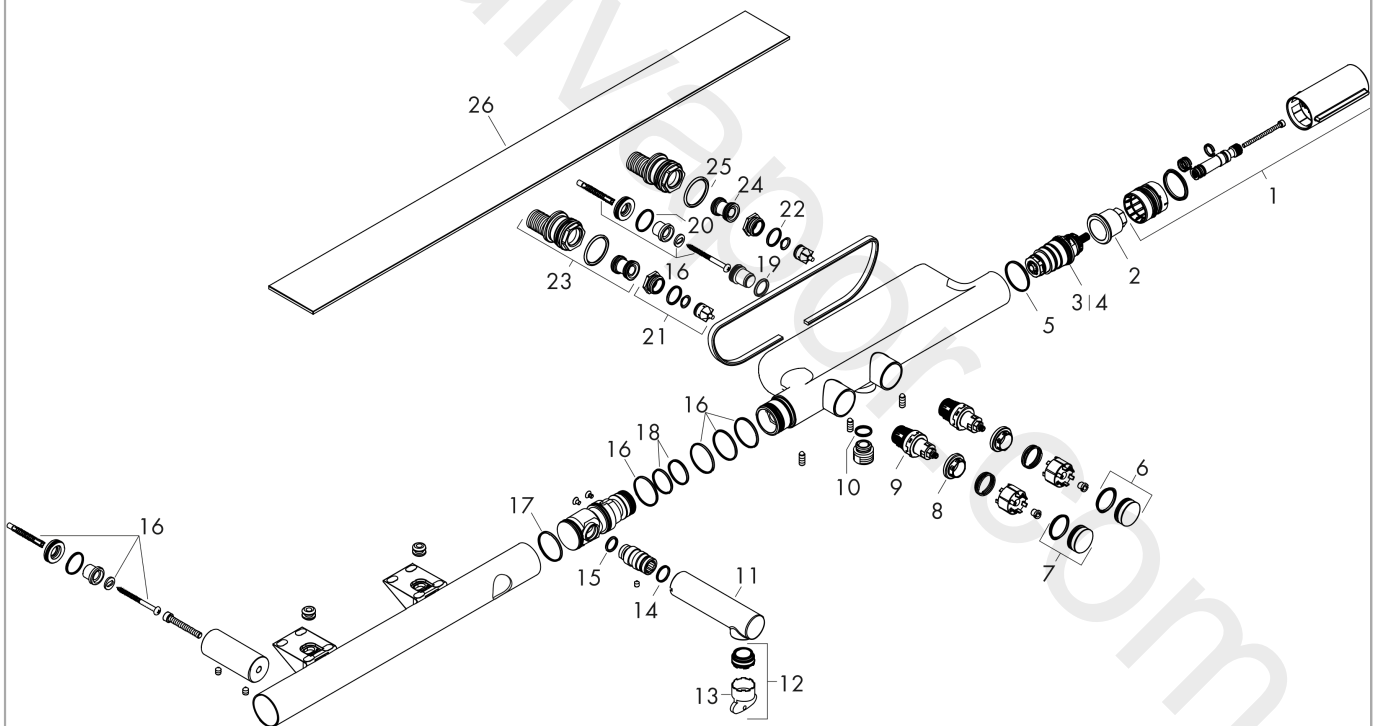

AXOR ShowerSolutions
Bath thermostat 1200 for exposed installation
Finish: **Brushed Nickel** Article Number: **45421820**

Exploded Drawing

Year of production: >10/17

AXOR ShowerSolutions
Bath thermostat 1200 for exposed installation
Finish: **Brushed Nickel** Article Number: **45421820**

Spare part list

Year of production: >10/17

Pos.		Article Number	Price	PU
1	handle for thermostat	93291820	£ 142,00	1
2	nut	93294000	£ 43,00	1
3	thermostat cartridge	98282000	£ 110,00	1
4	cartridge for exchanged connections	92373000	£ 275,00	1
5	O-ring 32x1,5	92936000	£ 3,30	1
6	symbol handshower	93295820	£ 76,00	1
7	symbol tub	93300820	£ 76,00	1
8	nut	98368000	£ 13,30	1
9	shut off unit	95758000	£ 110,00	1
10	O-ring 14x2	98129000	£ 3,30	1
11	spout cpl.	93299820	£ 163,00	1
12	aerator M24x1 C	92934000	£ 20,50	1
13	special tool	95290000	£ 9,00	1
14	O-ring 16x1,5	98483000	£ 3,30	1
15	O-ring 13x2	98128000	£ 3,30	1
16	mounting set	96179000	£ 13,30	1
17	O-ring 30x1,5	98433000	£ 3,30	1
18	O-ring 24x1,5	98434000	£ 3,30	1
19	O-ring 15x2,5	98131000	£ 3,30	1
20	O-ring 22x1,5	98173000	£ 3,30	1
21	non return valve (pressure-resistant up to 2 MPa)	95773000	£ 35,00	1
22	O-ring 17x2	98199000	£ 3,30	1
23	set of S-unions	95772000	£ 96,00	1
24	noise reduction	96429000	£ 6,10	1
25	O-ring 29x3	98371000	£ 6,10	1
26	shelf	93298000	£ 137,00	1