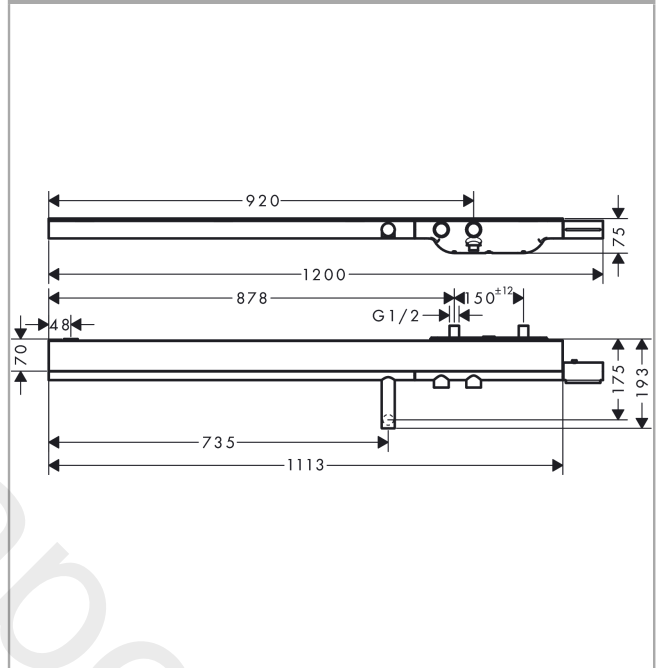

Scale drawing