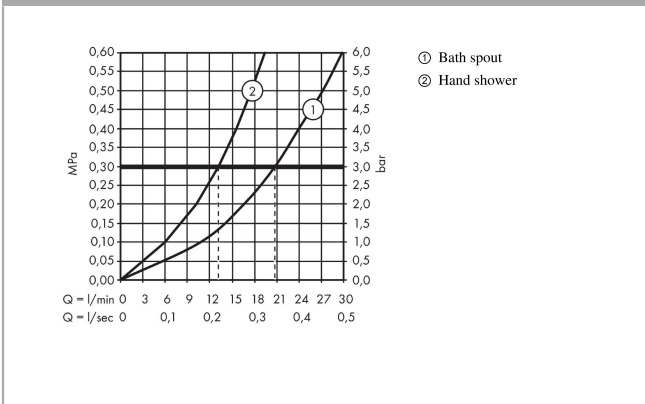

AXOR ShowerSolutions
Bath thermostat 1200 for exposed installation
Finish: **Brushed Nickel** Article Number: **45421820**

Product image

Scale drawing

Flowchart