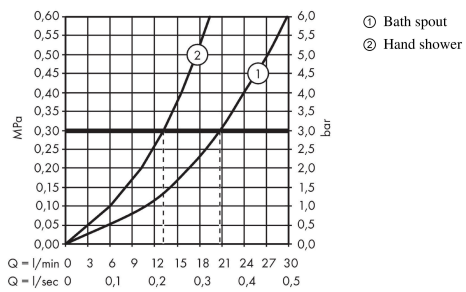

AXOR ShowerSolutions
Bath thermostat 1200 for exposed installation
 Finish: **Chrome** Article Number: **45421000**

product features

- 2 functions
- simultaneous utilization of 2 functions
- Select push-button on/off control for 2 outlets
- maximum flow rate at 3 bar: 21 l/min
- flow rate for bath spout at 3 bar: 21 l/min
- flow rate of hand shower at 3 bar: 13 l/min
- flow rate hand shower connection at 3 bar: 13 l/min
- Start/stop valve to operate the functions, thermostat cartridge
- safety stop at 40 °C
- temperature limitation adjustable
- non-return valve
- protected against backflow, according to DIN EN 1717
- with silencer
- material handles: metal
- shelf made of safety glass
- surface shelf: mirror glass
- connection type: G ½
- connection dimension: DN15
- wall-mounted
- centre distance: 150 ± 12 mm
- dirt filter included
- thermostat is delivered with buttons hand shower and bath tub
- WRAS 1809001
- WRAS 1809001
- WRAS 1809001 - Approval letter

Article Details

Price excl. VAT 2.508,33 £

Technology

AXOR ShowerSolutions
Bath thermostat 1200 for exposed installation
 Finish: **Chrome** Article Number: **45421000**

Product image

Scale drawing

Flowchart