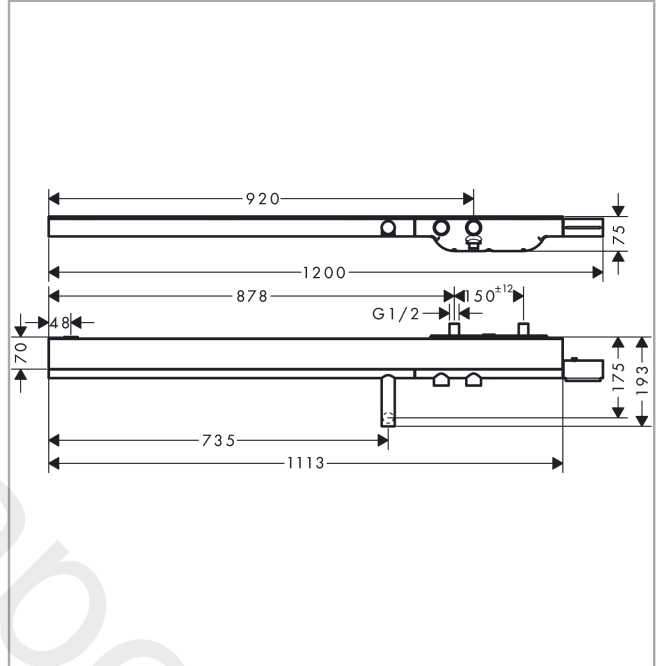

Scale drawing