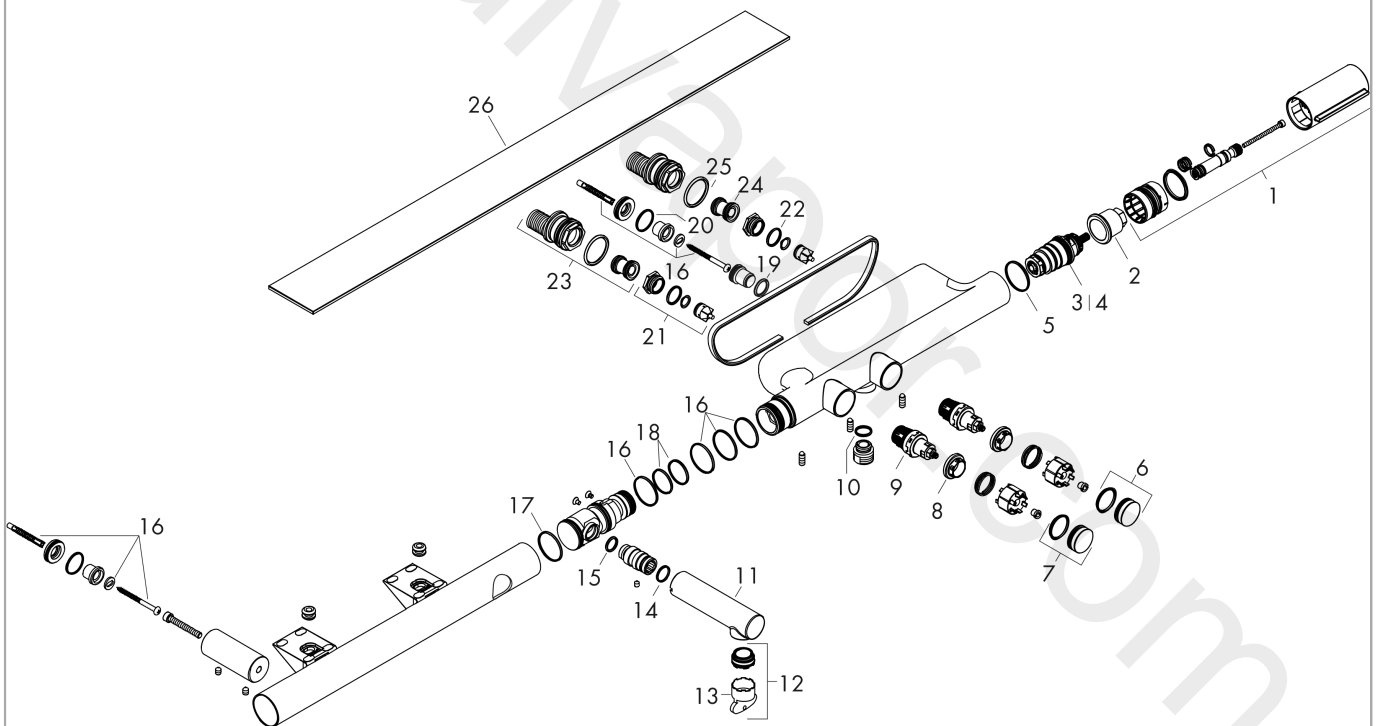

AXOR ShowerSolutions
Bath thermostat 1200 for exposed installation
Finish: **Chrome** Article Number: **45421000**

Exploded Drawing

Year of production: >10/17

AXOR ShowerSolutions
Bath thermostat 1200 for exposed installation
Finish: **Chrome** Article Number: **45421000**

Spare part list

Year of production: >10/17

Pos.		Article Number	Price	PU
1	handle for thermostat	93291000	£ 96,00	1
2	nut	93294000	£ 43,00	1
3	thermostat cartridge	98282000	£ 110,00	1
4	cartridge for exchanged connections	92373000	£ 275,00	1
5	O-ring 32x1,5	92936000	£ 3,30	1
6	symbol handshower	93295000	£ 51,00	1
7	symbol tub	93300000	£ 51,00	1
8	nut	98368000	£ 13,30	1
9	shut off unit	95758000	£ 110,00	1
10	O-ring 14x2	98129000	£ 3,30	1
11	spout cpl.	93299000	£ 110,00	1
12	aerator M24x1 C	92934000	£ 20,50	1
13	special tool	95290000	£ 9,00	1
14	O-ring 16x1,5	98483000	£ 3,30	1
15	O-ring 13x2	98128000	£ 3,30	1
16	mounting set	96179000	£ 13,30	1
17	O-ring 30x1,5	98433000	£ 3,30	1
18	O-ring 24x1,5	98434000	£ 3,30	1
19	O-ring 15x2,5	98131000	£ 3,30	1
20	O-ring 22x1,5	98173000	£ 3,30	1
21	non return valve (pressure-resistant up to 2 MPa)	95773000	£ 35,00	1
22	O-ring 17x2	98199000	£ 3,30	1
23	set of S-unions	95772000	£ 96,00	1
24	noise reduction	96429000	£ 6,10	1
25	O-ring 29x3	98371000	£ 6,10	1
26	shelf	93298000	£ 137,00	1