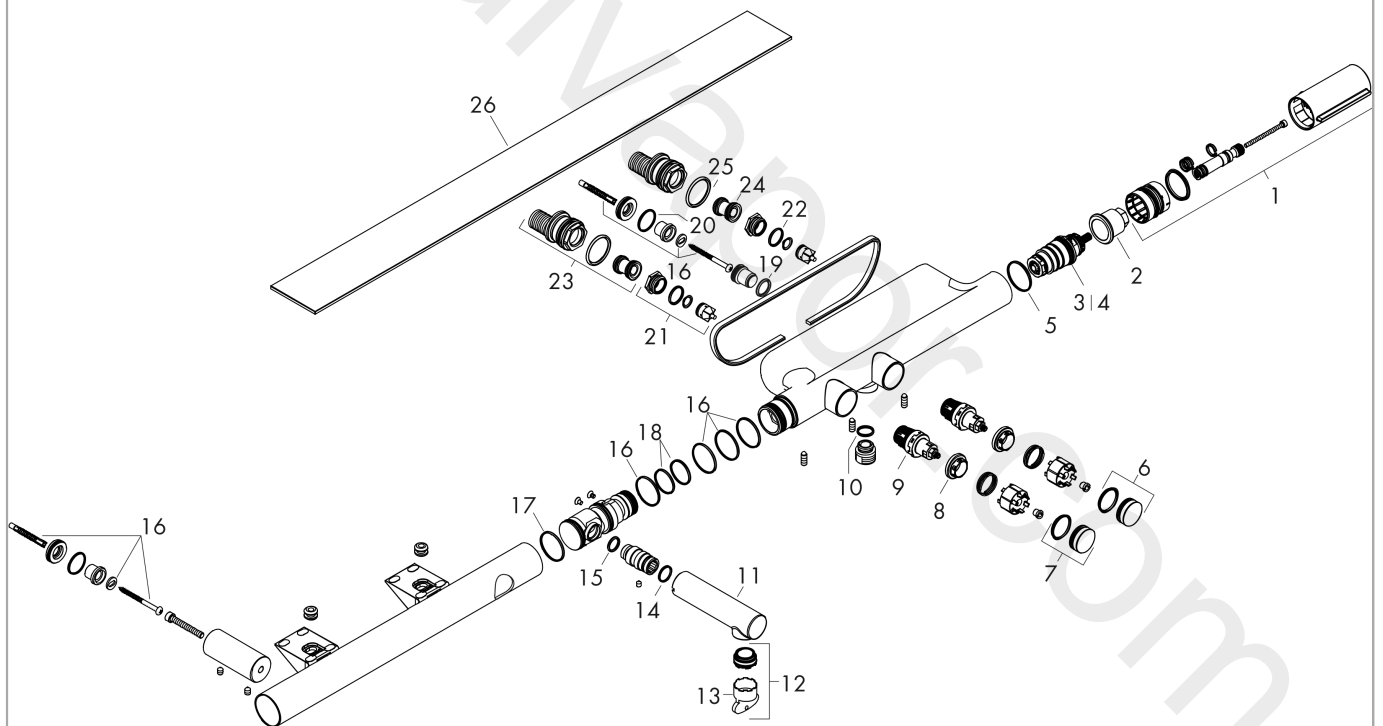

AXOR ShowerSolutions

Bath thermostat 800 for exposed installation

Finish: **Brushed Nickel** Article Number: **45420820**

product features

- 2 functions
- simultaneous utilization of 2 functions
- Select push-button on/off control for 2 outlets
- maximum flow rate at 3 bar: 21 l/min
- flow rate for bath spout at 3 bar: 21 l/min
- flow rate of hand shower at 3 bar: 13 l/min
- flow rate hand shower connection at 3 bar: 16 l/min
- Start/stop valve to operate the functions, thermostat cartridge
- safety stop at 40 °C
- temperature limitation adjustable
- non-return valve
- protected against backflow, according to DIN EN 1717
- with silencer
- material handles: metal
- shelf made of safety glass
- surface shelf: mirror glass
- connection type: G ½
- connection dimension: DN15
- wall-mounted
- centre distance: 150 ± 12 mm
- dirt filter included
- thermostat is delivered with buttons hand shower and bath tub
- WRAS 1809001
- WRAS 1809001
- WRAS 1809001 - Approval letter

AXOR ShowerSolutions
Bath thermostat 800 for exposed installation
Finish: **Brushed Nickel** Article Number: **45420820**

Exploded Drawing

Year of production: >10/17

AXOR ShowerSolutions
Bath thermostat 800 for exposed installation
 Finish: **Brushed Nickel** Article Number: **45420820**