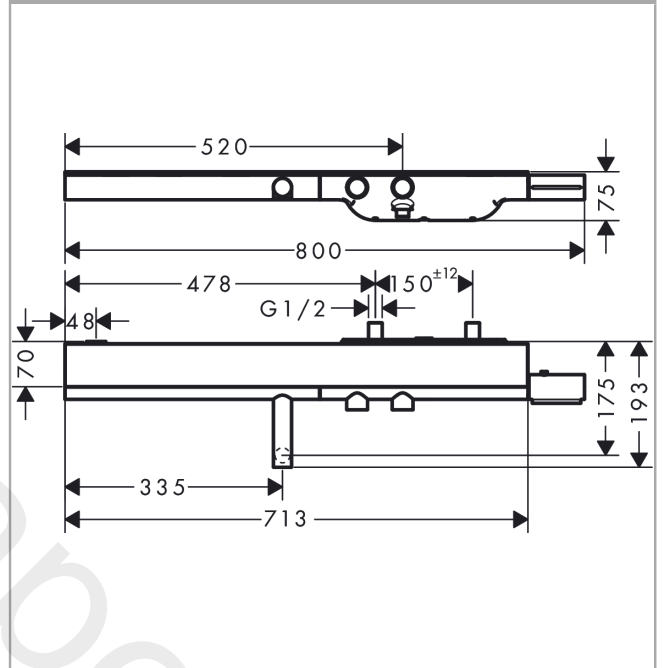

AXOR ShowerSolutions

Bath thermostat 800 for exposed installation

Finish: **Brushed Nickel** Article Number: **45420820**

product features

- 2 functions
- simultaneous utilization of 2 functions
- Select push-button on/off control for 2 outlets
- maximum flow rate at 3 bar: 21 l/min
- flow rate for bath spout at 3 bar: 21 l/min
- flow rate of hand shower at 3 bar: 13 l/min
- flow rate hand shower connection at 3 bar: 16 l/min
- Start/stop valve to operate the functions, thermostat cartridge
- safety stop at 40 °C
- temperature limitation adjustable
- non-return valve
- protected against backflow, according to DIN EN 1717
- with silencer
- material handles: metal
- shelf made of safety glass
- surface shelf: mirror glass
- connection type: G ½
- connection dimension: DN15
- wall-mounted
- centre distance: 150 ± 12 mm
- dirt filter included
- thermostat is delivered with buttons hand shower and bath tub
- WRAS 1809001
- WRAS 1809001
- WRAS 1809001 - Approval letter

Article Details

Price excl. VAT

3.112,50 £

Technology

AXOR ShowerSolutions
Bath thermostat 800 for exposed installation
 Finish: **Brushed Nickel** Article Number: **45420820**

Product image

Scale drawing

Flowchart

AXOR ShowerSolutions
Bath thermostat 800 for exposed installation
Finish: **Brushed Nickel** Article Number: **45420820**

Exploded Drawing

Year of production: >10/17

AXOR ShowerSolutions
Bath thermostat 800 for exposed installation
 Finish: **Brushed Nickel** Article Number: **45420820**