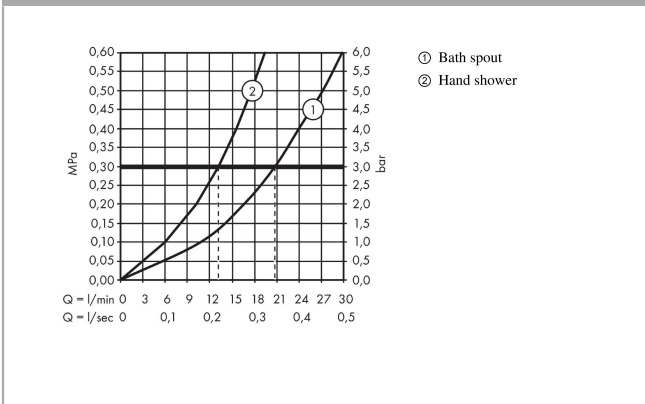

AXOR ShowerSolutions
Bath thermostat 800 for exposed installation
Finish: **Brushed Nickel** Article Number: **45420820**

Product image

Scale drawing

Flowchart