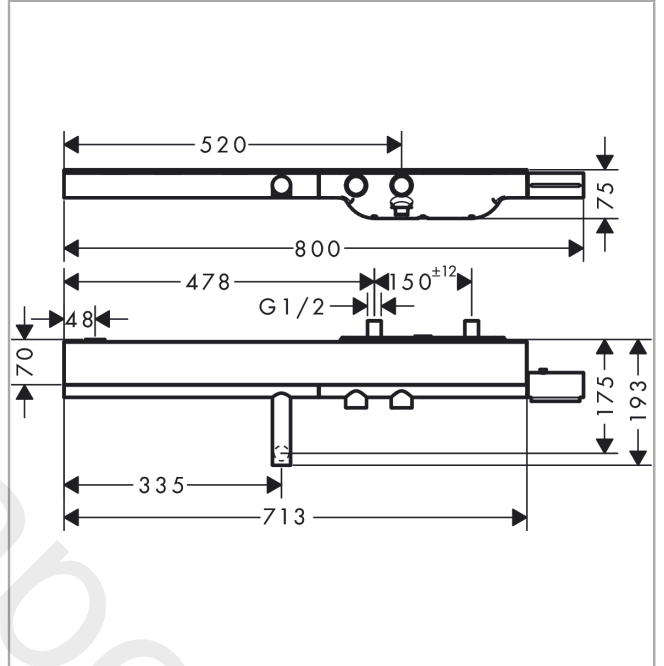

Scale drawing