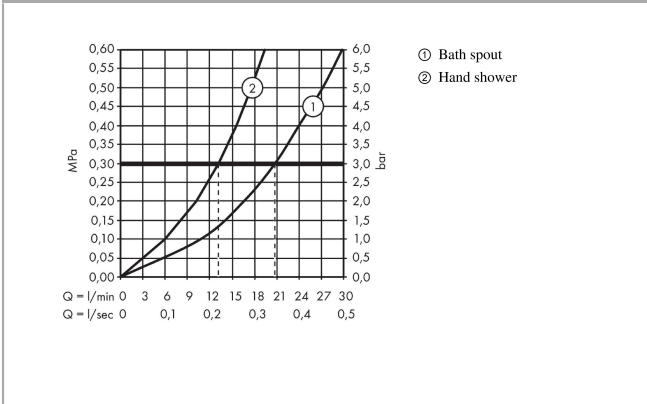

AXOR ShowerSolutions
Bath thermostat 800 for exposed installation
Finish: **Chrome** Article Number: **45420000**

Product image

Scale drawing

Flowchart