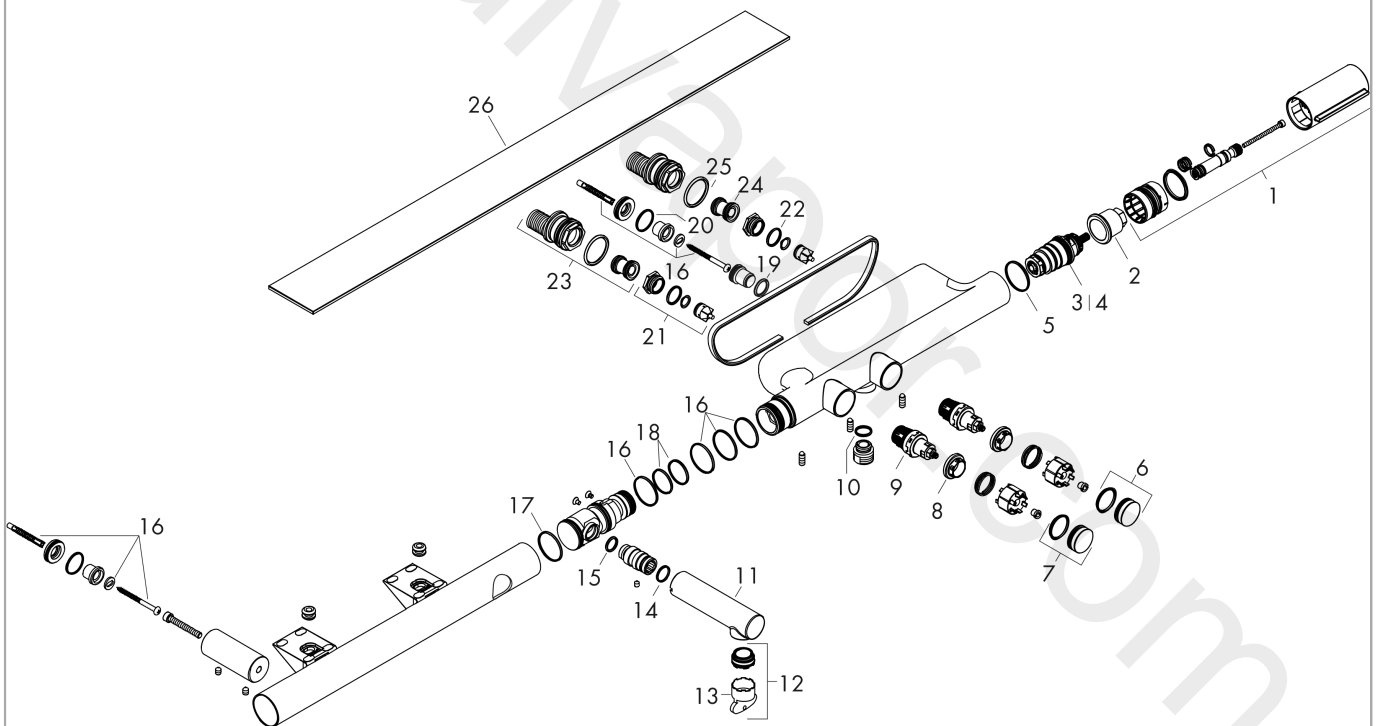

AXOR ShowerSolutions
Bath thermostat 800 for exposed installation
Finish: **Chrome** Article Number: **45420000**

Exploded Drawing

Year of production: >10/17

AXOR ShowerSolutions
Bath thermostat 800 for exposed installation
Finish: **Chrome** Article Number: **45420000**

Spare part list

Year of production: >10/17

Pos.		Article Number	Price	PU
1	handle for thermostat	93291000	£ 96,00	1
2	nut	93294000	£ 43,00	1
3	thermostat cartridge	98282000	£ 110,00	1
4	cartridge for exchanged connections	92373000	£ 275,00	1
5	O-ring 32x1,5	92936000	£ 3,30	1
6	symbol handshower	93295000	£ 51,00	1
7	symbol tub	93300000	£ 51,00	1
8	nut	98368000	£ 13,30	1
9	shut off unit	95758000	£ 110,00	1
10	O-ring 14x2	98129000	£ 3,30	1
11	spout cpl.	93299000	£ 110,00	1
12	aerator M24x1 C	92934000	£ 20,50	1
13	special tool	95290000	£ 9,00	1
14	O-ring 16x1,5	98483000	£ 3,30	1
15	O-ring 13x2	98128000	£ 3,30	1
16	mounting set	96179000	£ 13,30	1
17	O-ring 30x1,5	98433000	£ 3,30	1
18	O-ring 24x1,5	98434000	£ 3,30	1
19	O-ring 15x2,5	98131000	£ 3,30	1
20	O-ring 22x1,5	98173000	£ 3,30	1
21	non return valve (pressure-resistant up to 2 MPa)	95773000	£ 35,00	1
22	O-ring 17x2	98199000	£ 3,30	1
23	set of S-unions	95772000	£ 96,00	1
24	noise reduction	96429000	£ 6,10	1
25	O-ring 29x3	98371000	£ 6,10	1
26	shelf	93297000	£ 137,00	1