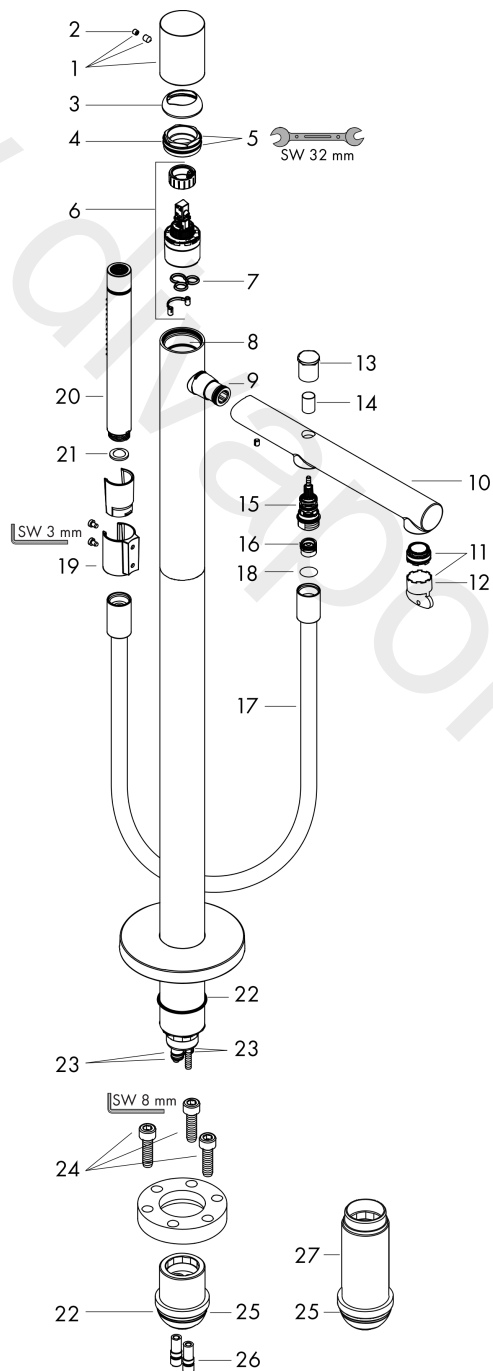

AXOR Uno
Single lever bath mixer floor-standing with zero handle
Finish: **Brushed Nickel** Article Number: **45416820**

Exploded Drawing

Year of production: >04/17

AXOR Uno
Single lever bath mixer floor-standing with zero handle
Finish: **Brushed Nickel**   Article Number: **45416820**

Spare part list

Year of production: >04/17

Pos.		Article Number	Price	PU
1	-	93056820	£ 173,00	1
2	screw cover	96338000	£ 3,30	1
3	flange	93057820	£ 79,00	1
4	nut	92966000	£ 43,00	1
5	O-ring 33x1,5	98164000	£ 3,30	1
6	cartridge, assy	92730000	£ 35,00	1
7	seal	95008000	£ 9,00	1
8	O-ring 35x2	92604000	£ 6,10	1
9	O-ring 16x2	98133000	£ 3,30	1
10	spout cpl.	93061820	£ 224,00	1
11	aerator M24x1 D	93235000	£ 20,50	1
12	special tool	95290000	£ 9,00	1
13	diverter knob	98705820	£ 118,50	1
14	sleeve	97979820	£ 25,00	1
15	selector	97978000	£ 64,00	1
16	set of non return valves DW 15	94074000	£ 16,10	1
17	seal	98058000	£ 3,30	1
18	shower hose 1,25 m	28282820	£ 100,44	1
19	shower holder, assy	96295820	£ 52,50	1
20	handshower	28532820	£ 334,44	1
21	filter packing	94246000	£ 3,30	1
22	O-ring 44x2,5	98162000	£ 3,30	1
23	O-ring 10x1,5	98123000	£ 3,30	1
24	hexagon socket screw M10x35	97670000	£ 16,10	1
25	O-ring 29x3	98371000	£ 6,10	1
26	O-ring 7x2	98419000	£ 3,30	1
27	extension set 60 mm	97686000	£ 320,00	1