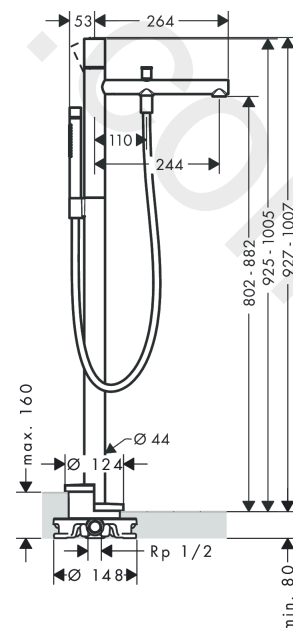

Scale drawing