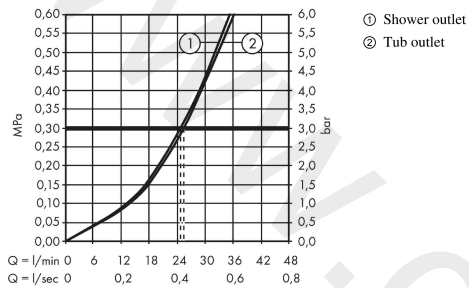

AXOR Uno

Single lever bath mixer for concealed installation with zero handle and integrated security combination according to EN1717

Finish: **Brushed Nickel** Article Number: **45407820**

Flowchart