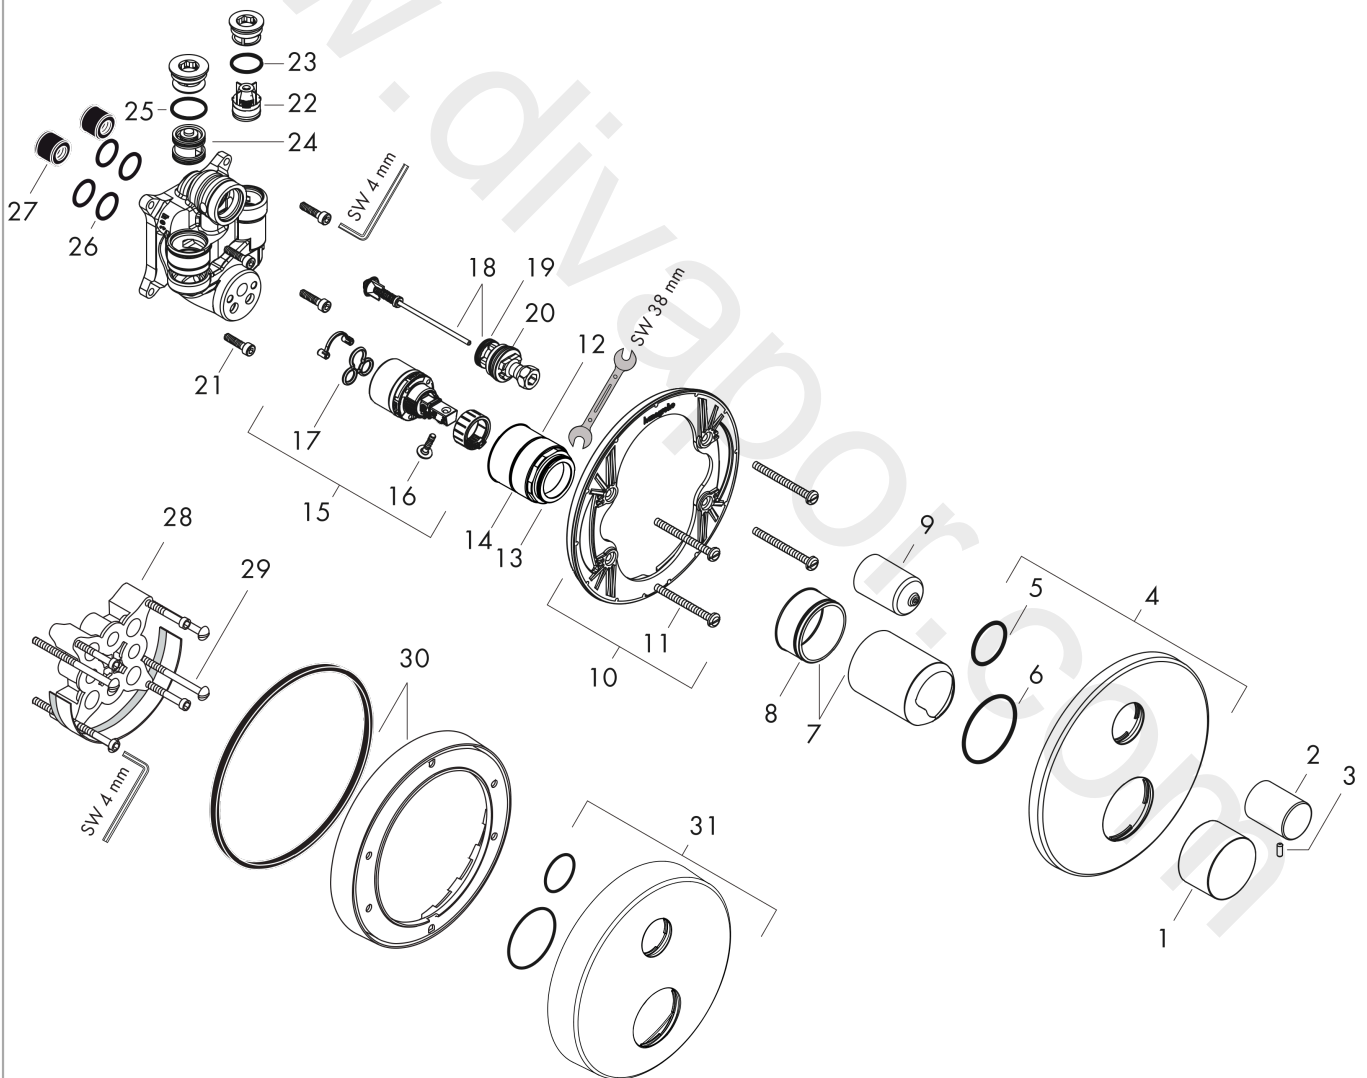

AXOR Uno

Single lever bath mixer for concealed installation with zero handle and integrated security combination according to EN1717

Finish: **Brushed Nickel** Article Number: **45407820**

Exploded Drawing

Year of production: >04/17

AXOR Uno

Single lever bath mixer for concealed installation with zero handle and integrated security combination according to EN1717

Finish: **Brushed Nickel** Article Number: **45407820**

Spare part list

Year of production: >04/17

Pos.		Article Number	Price	PU
1	handle	93038820	-	1
2	diverter knob	96473820	-	1
3	hollow set screw M4x10	97667000	£ 3,30	1
4	escutcheon Ø 170 mm	95806820	-	1
5	O-Ring 48x3	95508000	£ 3,30	1
6	O-ring 29x3	98371000	£ 6,10	1
7	flange	98684820	-	1
8	O-ring 43x1,5	98148000	£ 3,30	1
9	sleeve	96448820	-	1
10	sub plate	96447000	£ 51,00	1
11	set of fixing screws	96454000	£ 9,00	1
12	nut	98796000	£ 43,00	1
13	O-ring 30x1,5	98433000	£ 3,30	1
14	O-ring 39x1,5	98400000	£ 3,30	1
15	cartridge, assy	92730000	£ 35,00	1
16	locking screw for handle	95140000	£ 6,10	1
17	seal	95008000	£ 9,00	1
18	selector assy	95014000	£ 64,00	1
19	O-ring 17x2	98199000	£ 3,30	1
20	O-ring 20x2,5	92602000	£ 6,10	1
21	set of screws	96525000	£ 9,00	1
22	vacuum breaker	96753000	£ 16,10	1
23	O-Ring 22x2	98185000	£ 3,30	1
24	non return valve	96655000	£ 13,30	1
25	O-ring 19x2	98426000	£ 3,30	1
26	O-ring 16x2	98133000	£ 3,30	1
27	noise reduction	94073000	£ 25,00	1
28	extension 25 mm	13595000	£ 75,00	1
29	set of fixing screws	97747000	£ 3,30	1
30	extension 22 mm (Ø 170 mm)	13596820	£ 108,00	1
31	escutcheon height = 33 mm (when wall is not deep enough).	14961820	£ 106,56	1
a	concealed item	01800180	£ 163,00	1