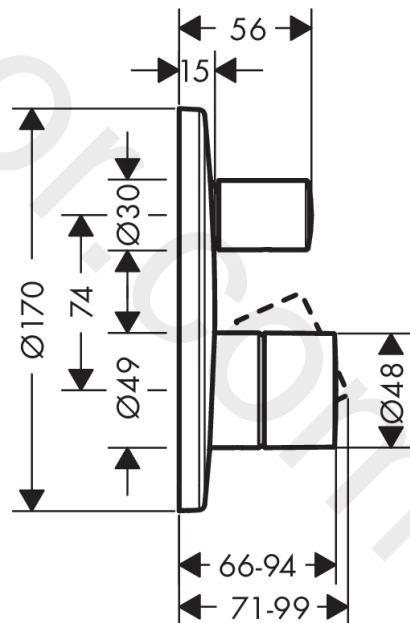

- 2 functions
- maximum flow rate at 3 bar: 25 l/min
- ceramic cartridge
- temperature limitation adjustable
- diverter with automatic resetting
- with silencer
- suitable for continuous flow water heaters
- with integrated safety combination EN 1717
- connection type: basic set
- wall-mounted
- min. operating pressure: 1 bar
- max. operating pressure: 10 bar

Article Details

Price excl. VAT

843,80 £

Product image

Scale drawing

AXOR Uno

Single lever bath mixer for concealed installation with zero handle and integrated security combination according to EN1717

Finish: **Brushed Nickel** Article Number: **45407820**

Spare part list

Year of production: >04/17

Pos.		Article Number	Price	PU
1	handle	93038820	-	1
2	diverter knob	96473820	-	1
3	hollow set screw M4x10	97667000	£ 3,30	1
4	escutcheon Ø 170 mm	95806820	-	1
5	O-Ring 48x3	95508000	£ 3,30	1
6	O-ring 29x3	98371000	£ 6,10	1
7	flange	98684820	-	1
8	O-ring 43x1,5	98148000	£ 3,30	1
9	sleeve	96448820	-	1
10	sub plate	96447000	£ 51,00	1
11	set of fixing screws	96454000	£ 9,00	1
12	nut	98796000	£ 43,00	1
13	O-ring 30x1,5	98433000	£ 3,30	1
14	O-ring 39x1,5	98400000	£ 3,30	1
15	cartridge, assy	92730000	£ 35,00	1
16	locking screw for handle	95140000	£ 6,10	1
17	seal	95008000	£ 9,00	1
18	selector assy	95014000	£ 64,00	1
19	O-ring 17x2	98199000	£ 3,30	1
20	O-ring 20x2,5	92602000	£ 6,10	1
21	set of screws	96525000	£ 9,00	1
22	vacuum breaker	96753000	£ 16,10	1
23	O-Ring 22x2	98185000	£ 3,30	1
24	non return valve	96655000	£ 13,30	1
25	O-ring 19x2	98426000	£ 3,30	1
26	O-ring 16x2	98133000	£ 3,30	1
27	noise reduction	94073000	£ 25,00	1
28	extension 25 mm	13595000	£ 75,00	1
29	set of fixing screws	97747000	£ 3,30	1
30	extension 22 mm (Ø 170 mm)	13596820	£ 108,00	1
31	escutcheon height = 33 mm (when wall is not deep enough).	14961820	£ 106,56	1
a	concealed item	01800180	£ 163,00	1