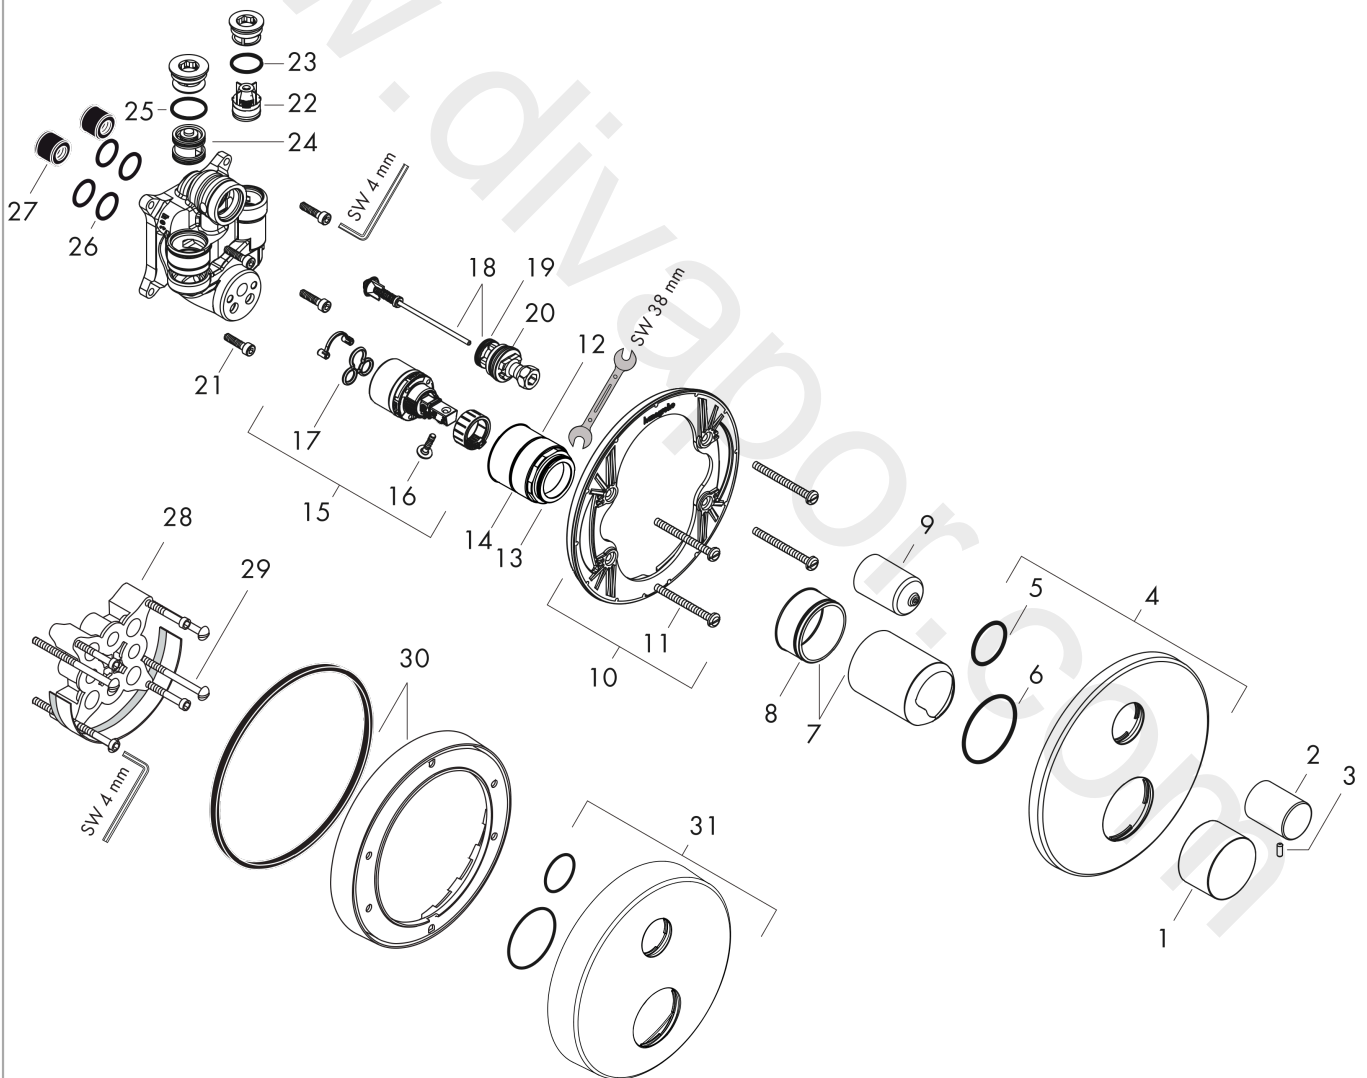

Flowchart

AXOR Uno

Single lever bath mixer for concealed installation with zero handle and integrated security combination according to EN1717

Finish: **Chrome** Article Number: **45407000**

Exploded Drawing

Year of production: >04/17

AXOR Uno

Single lever bath mixer for concealed installation with zero handle and integrated security combination according to EN1717

Finish: **Chrome** Article Number: **45407000**

Spare part list

Year of production: >04/17

Pos.		Article Number	Price	PU
1	handle	93038000	£ 64,00	1
2	diverter knob	96473000	£ 51,00	1
3	hollow set screw M4x10	97667000	£ 3,30	1
4	escutcheon Ø 170 mm	95806000	£ 110,00	1
5	O-ring 29x3	98371000	£ 6,10	1
6	O-Ring 48x3	95508000	£ 3,30	1
7	flange	98684000	£ 43,00	1
8	O-ring 43x1,5	98148000	£ 3,30	1
9	sleeve	96448000	£ 43,00	1
10	sub plate	96447000	£ 51,00	1
11	set of fixing screws	96454000	£ 9,00	1
12	nut	98796000	£ 43,00	1
13	O-ring 30x1,5	98433000	£ 3,30	1
14	O-ring 39x1,5	98400000	£ 3,30	1
15	cartridge, assy	92730000	£ 35,00	1
16	locking screw for handle	95140000	£ 6,10	1
17	seal	95008000	£ 9,00	1
18	selector assy	95014000	£ 64,00	1
19	O-ring 16x2,3	98207000	£ 3,30	1
20	O-ring 20x2,5	92602000	£ 6,10	1
21	set of screws	96525000	£ 9,00	1
22	non return valve	96655000	£ 13,30	1
23	O-ring 19x2	98426000	£ 3,30	1
24	vacuum breaker	96753000	£ 16,10	1
25	O-Ring 22x2	98185000	£ 3,30	1
26	O-ring 16x2	98133000	£ 3,30	1
27	noise reduction	94073000	£ 25,00	1
28	extension 25 mm	13595000	£ 75,00	1
29	set of fixing screws	97747000	£ 3,30	1
30	extension 22 mm (Ø 170 mm)	13596000	£ 72,00	1
31	escutcheon height = 33 mm (when wall is not deep enough).	14961000	£ 71,00	1
a	concealed item	01800180	£ 163,00	1