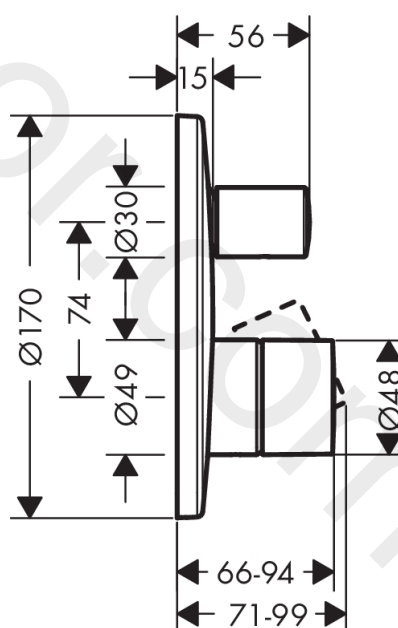

AXOR Uno

Single lever bath mixer for concealed installation with zero handle and integrated security combination according to EN1717

Finish: **Chrome** Article Number: **45407000**

product features

- 2 functions
- maximum flow rate at 3 bar: 25 l/min
- ceramic cartridge
- temperature limitation adjustable
- diverter with automatic resetting
- with silencer
- suitable for continuous flow water heaters
- with integrated safety combination EN 1717
- connection type: basic set
- wall-mounted
- min. operating pressure: 1 bar
- max. operating pressure: 10 bar

Article Details

Price excl. VAT 562,50 £

Product image

Scale drawing

AXOR Uno

Single lever bath mixer for concealed installation with zero handle and integrated security combination according to EN1717

Finish: **Chrome** Article Number: **45407000**