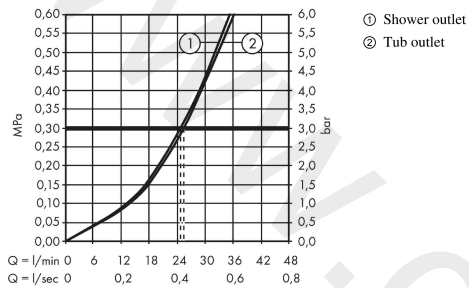

AXOR Uno

Single lever bath mixer for concealed installation with zero handle and integrated security combination according to EN1717

Finish: **Chrome** Article Number: **45407000**

Flowchart