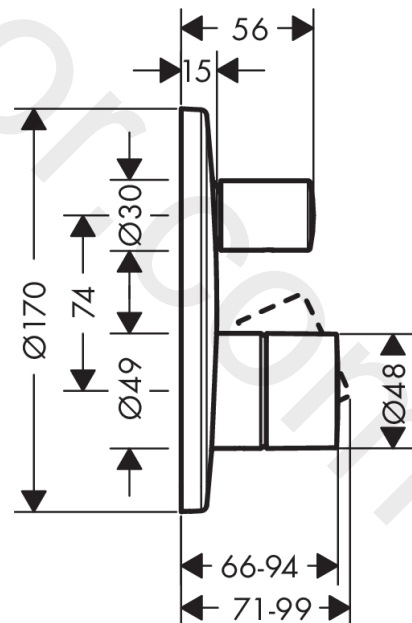

**AXOR Uno**  
**Single lever bath mixer for concealed installation with zero handle**  
 Finish: **Brushed Nickel**    Article Number: **45405820**

### product features

- 2 functions
- flow rate upper outlet: 21 l/min
- flow rate lower outlet: 28 l/min
- maximum flow rate at 3 bar: 28 l/min
- ceramic cartridge
- temperature limitation adjustable
- diverter with automatic resetting
- with silencer
- suitable for continuous flow water heaters
- connection type: basic set
- wall-mounted
- min. operating pressure: 1 bar
- max. operating pressure: 10 bar

### Scale drawing

**AXOR Uno**  
**Single lever bath mixer for concealed installation with zero handle**  
 Finish: **Brushed Nickel** Article Number: **45405820**

## Spare part list

Year of production: >04/17

Pos.		Article Number	Price	PU
1	handle	93038820	-	1
2	diverter knob	96473820	-	1
3	hollow set screw M4x10	97667000	£ 3,30	1
4	escutcheon Ø 170 mm	95806820	-	1
5	O-Ring 48x3	95508000	£ 3,30	1
6	O-ring 29x3	98371000	£ 6,10	1
7	flange	98684820	-	1
8	O-ring 43x1,5	98148000	£ 3,30	1
9	sleeve	96448820	-	1
10	sub plate	96447000	£ 51,00	1
11	set of fixing screws	96454000	£ 9,00	1
12	nut	98796000	£ 43,00	1
13	O-ring 30x1,5	98433000	£ 3,30	1
14	O-ring 39x1,5	98400000	£ 3,30	1
15	cartridge, assy	92730000	£ 35,00	1
16	locking screw for handle	95140000	£ 6,10	1
17	seal	95008000	£ 9,00	1
18	selector assy	95014000	£ 64,00	1
19	O-ring 17x2	98199000	£ 3,30	1
20	O-ring 20x2,5	92602000	£ 6,10	1
21	set of screws	96525000	£ 9,00	1
22	O-ring 16x2	98133000	£ 3,30	1
23	noise reduction	94073000	£ 25,00	1
24	extension 25 mm	13595000	£ 75,00	1
25	set of fixing screws	97747000	£ 3,30	1
26	extension 22 mm (Ø 170 mm)	13596820	£ 108,00	1
27	escutcheon height = 33 mm (when wall is not deep enough).	14961820	£ 106,56	1
a	concealed item	01800180	£ 163,00	1
b	adapter for exchanged connections	93181000	£ 275,00	1