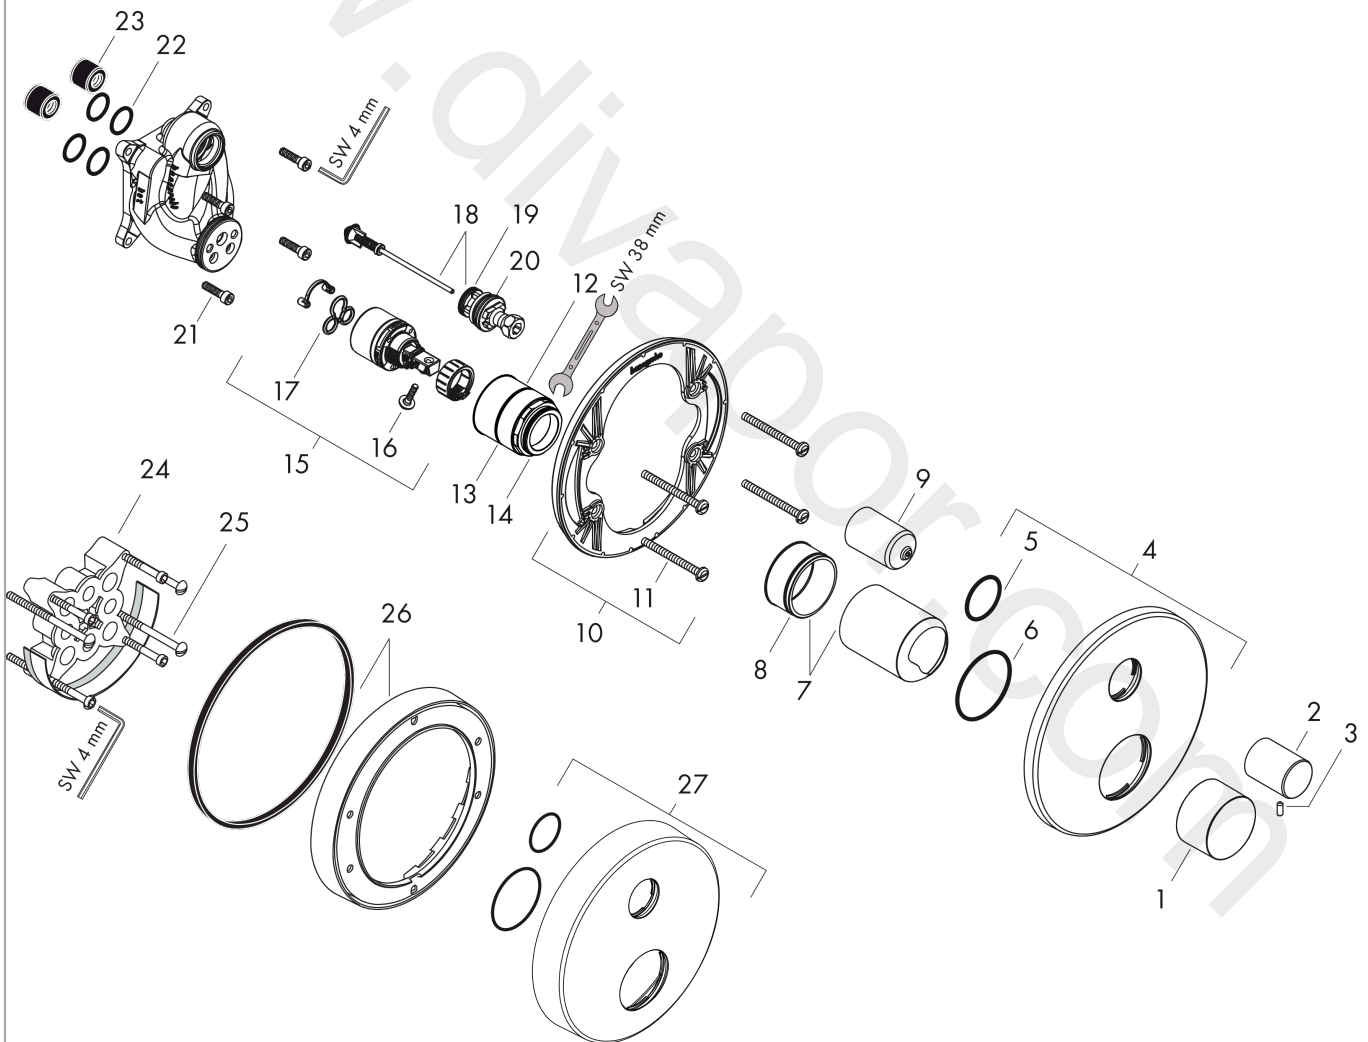

### Scale drawing

**AXOR Uno**  
**Single lever bath mixer for concealed installation with zero handle**  
 Finish: **Brushed Nickel** Article Number: **45405820**

## Flowchart

**AXOR Uno**  
**Single lever bath mixer for concealed installation with zero handle**  
Finish: **Brushed Nickel** Article Number: **45405820**

## Exploded Drawing

Year of production: >04/17

**AXOR Uno**  
**Single lever bath mixer for concealed installation with zero handle**  
 Finish: **Brushed Nickel** Article Number: **45405820**

## Spare part list

Year of production: >04/17

Pos.		Article Number	Price	PU
1	handle	93038820	-	1
2	diverter knob	96473820	-	1
3	hollow set screw M4x10	97667000	£ 3,30	1
4	escutcheon Ø 170 mm	95806820	-	1
5	O-Ring 48x3	95508000	£ 3,30	1
6	O-ring 29x3	98371000	£ 6,10	1
7	flange	98684820	-	1
8	O-ring 43x1,5	98148000	£ 3,30	1
9	sleeve	96448820	-	1
10	sub plate	96447000	£ 51,00	1
11	set of fixing screws	96454000	£ 9,00	1
12	nut	98796000	£ 43,00	1
13	O-ring 30x1,5	98433000	£ 3,30	1
14	O-ring 39x1,5	98400000	£ 3,30	1
15	cartridge, assy	92730000	£ 35,00	1
16	locking screw for handle	95140000	£ 6,10	1
17	seal	95008000	£ 9,00	1
18	selector assy	95014000	£ 64,00	1
19	O-ring 17x2	98199000	£ 3,30	1
20	O-ring 20x2,5	92602000	£ 6,10	1
21	set of screws	96525000	£ 9,00	1
22	O-ring 16x2	98133000	£ 3,30	1
23	noise reduction	94073000	£ 25,00	1
24	extension 25 mm	13595000	£ 75,00	1
25	set of fixing screws	97747000	£ 3,30	1
26	extension 22 mm (Ø 170 mm)	13596820	£ 108,00	1
27	escutcheon height = 33 mm (when wall is not deep enough).	14961820	£ 106,56	1
a	concealed item	01800180	£ 163,00	1
b	adapter for exchanged connections	93181000	£ 275,00	1