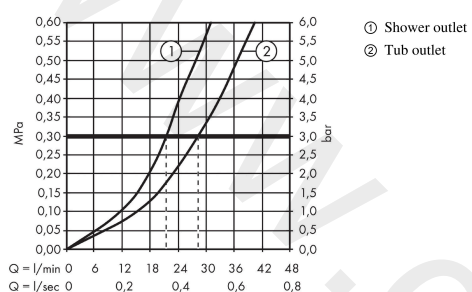

AXOR Uno
Single lever bath mixer for concealed installation with zero handle
Finish: **Brushed Nickel** Article Number: **45405820**

Flowchart