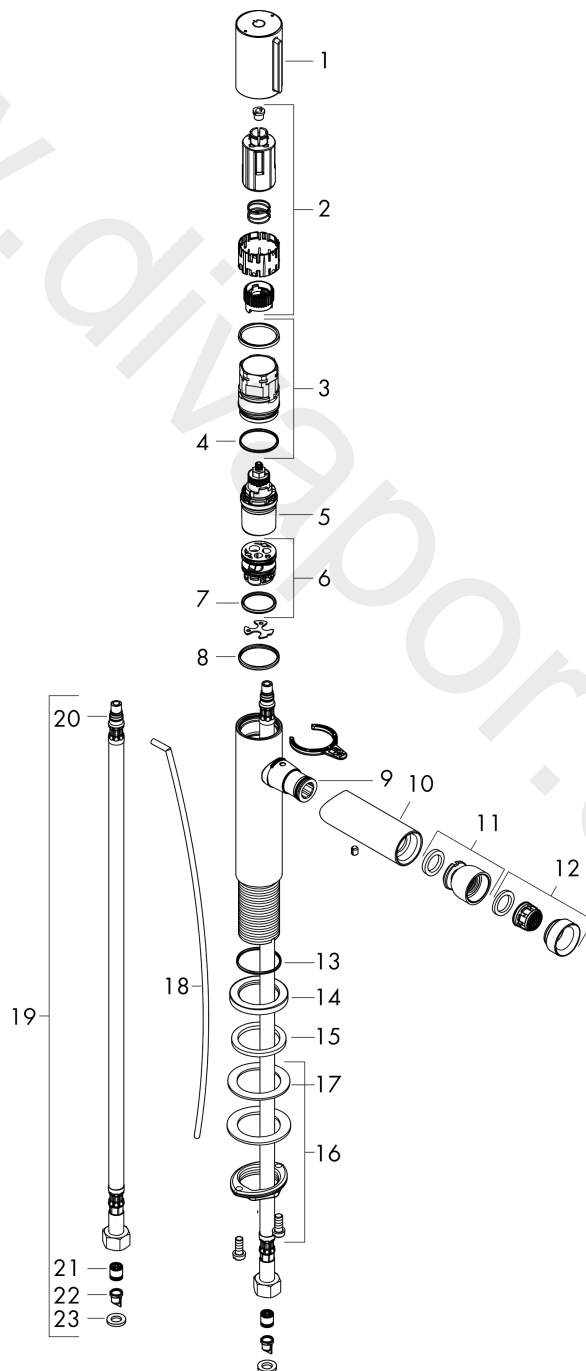

AXOR Uno
Bidet mixer Select with pop-up waste set
Surfaces: Article Number: **45210000**

Exploded Drawing

Year of production: **04/17 - 02/18**

AXOR Uno
Bidet mixer Select with pop-up waste set
 Surfaces: Article Number: **45210000**

Spare part list

Year of production: **04/17 - 02/18**

| Pos. | | Article Number | Price | PU |
|------|-------------------------------------|----------------|----------|----|
| 1 | handle | 92897000 | £ 51,00 | 1 |
| 2 | adapter for handle | 92526000 | £ 25,00 | 1 |
| 3 | nut | 92528000 | £ 64,00 | 1 |
| 4 | O-ring 27x1,5 | 92527000 | £ 13,30 | 1 |
| 5 | cartridge, assy | 92529000 | £ 110,00 | 1 |
| 6 | adapter for cartridge | 98866000 | £ 35,00 | 1 |
| 7 | O-ring 23x2 | 98398000 | £ 3,30 | 1 |
| 8 | O-Ring 28x2 | 98194000 | £ 3,30 | 1 |
| 9 | O-ring 16x2 | 98133000 | £ 3,30 | 1 |
| 10 | spout cpl. | 92891000 | £ 137,00 | 1 |
| 11 | ball joint | 96050000 | £ 43,00 | 1 |
| 12 | aerator M24x1 (5 l/min) | 95379000 | £ 43,00 | 1 |
| 13 | O-ring 30x1,5 | 98433000 | £ 3,30 | 1 |
| 14 | escutcheon Ø 46 mm | 95268000 | £ 25,00 | 1 |
| 15 | flat seal | 98749000 | £ 6,10 | 1 |
| 16 | fixing set (Ø 32) | 13961000 | £ 25,00 | 1 |
| 17 | lever collar | 97548000 | £ 3,30 | 1 |
| 18 | pull rod | 97158000 | £ 25,00 | 1 |
| 19 | connection hose 450 mm M8x0,75 G3/8 | 93405000 | £ 43,00 | 1 |
| 20 | O-ring 7x1,5 | 98422000 | £ 3,30 | 1 |
| 21 | non return valve DW 10 | 96456000 | £ 9,00 | 1 |
| 22 | filter | 92532000 | £ 9,00 | 1 |
| 23 | sealing set | 92533000 | £ 3,30 | 1 |
| a | pop up waste | 94139000 | £ 96,00 | 1 |
| b | fixation extension 35 mm | 13898000 | £ 79,00 | 1 |