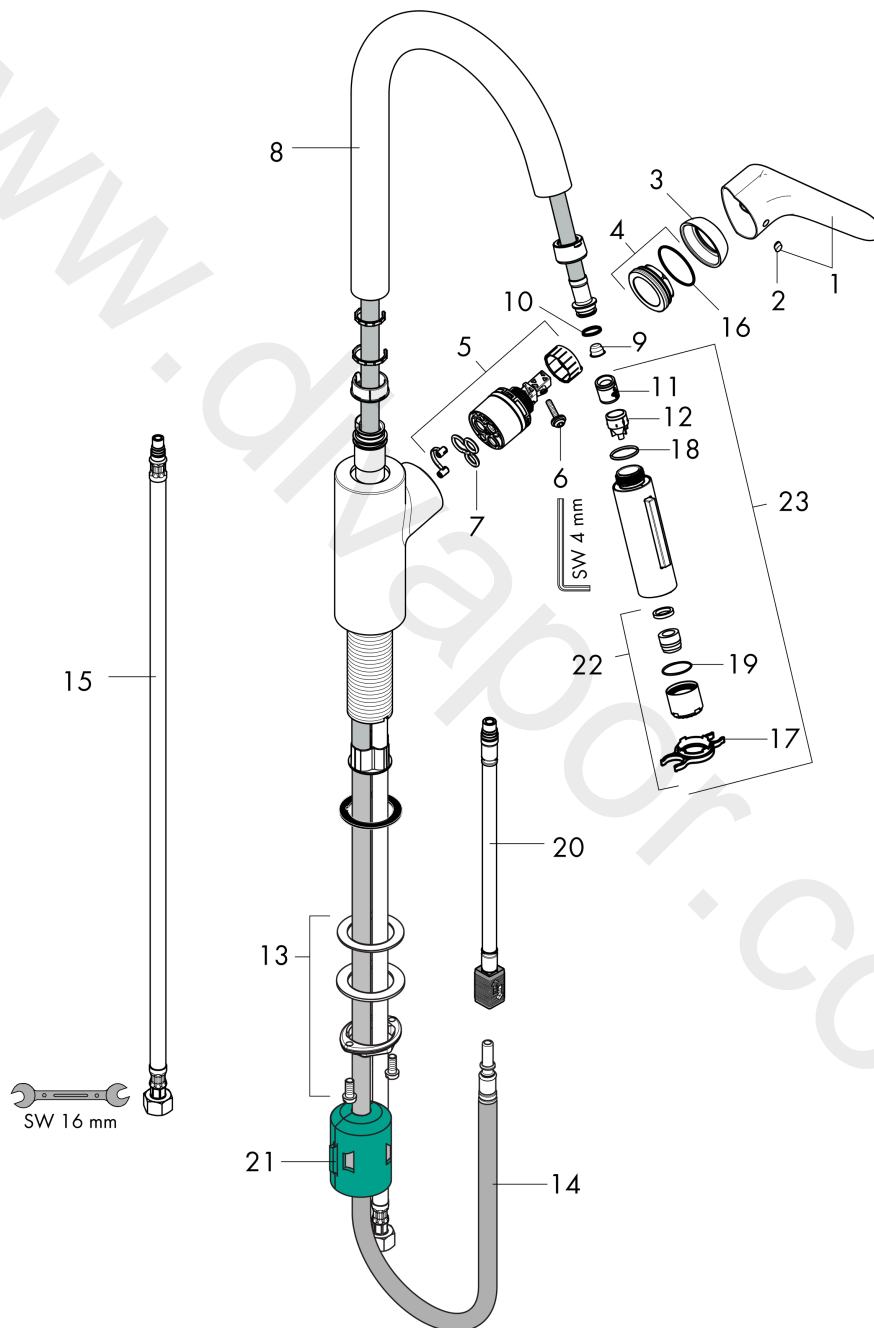

Focus

Single lever kitchen mixer 230, pull-out spray, 2jet

Finish: **Brushed Gold Optic** Article Number: **04505250**

Description

product features

- swivel range 150°
- laminar spray, shower spray
- lockable shower spray, spray returns through pressing spray diverter
- MagFit magnetic shower support
- quick connect hose
- maximum flow rate at 3 bar: 6,6 l/min
- ceramic cartridge
- connection type: G 3/8 connections
- temperature limitation adjustable
- integrated non-return valve
- suitable for continuous flow water heaters

Technology

Product image

Focus

Single lever kitchen mixer 230, pull-out spray, 2jet

Finish: Brushed Gold Optic Article Number: 04505250

Exploded Drawing

Year of production: >01/23

Focus**Single lever kitchen mixer 230, pull-out spray, 2jet**Finish: **Brushed Gold Optic** Article Number: **04505250****Spare part list**

Year of production: >01/23

Pos.	Description	Article Number	Price	PU
1	handle	98460250	-	1
2	screw cover	96338000	£ 3,30	1
3	flange	95498250	£ 13,50	1
4	nut	97209000	£ 16,10	1
5	cartridge, assy	92730000	£ 35,00	1
6	locking screw for handle	95140000	£ 6,10	1
7	seal	95008000	£ 9,00	1
8	spout cpl.	95562250	-	1
9	filter	97735000	£ 3,30	1
10	O-ring 11x2	98127000	£ 3,30	1
11	non return valve	93218000	£ 35,00	1
12	set of non return valves DW 15	97350000	£ 20,50	1
13	fixing set (Ø 34)	95049000	£ 16,10	1
14	hose 1,50 m	88624000	-	1
15	connection hose 35½" M8x0,75 3/8"	96316001	-	1
16	O-Ring 32x2	98193000	£ 3,30	1
17	service tool	95910000	£ 9,00	1
18	O-ring 18x1,5	98231000	£ 3,30	1
19	O-ring 20x1	98140000	£ 3,30	1
20	connection hose 600 mm M10x1	95561000	£ 25,00	1
21	weight	98551000	£ 20,50	1
22	aerator laminar M22x1 (15 l/min)	95909000	£ 51,00	1
23	support	97523000	£ 6,10	1